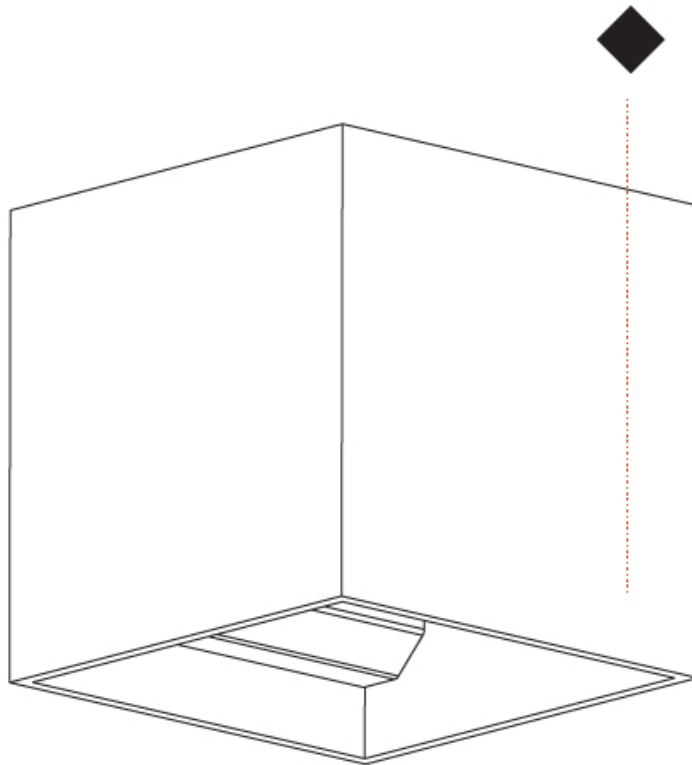

DICE SURFACE

A33255-

PROJECT _____

TYPE _____

SPECIFIER _____

QUANTITY _____

DATE _____