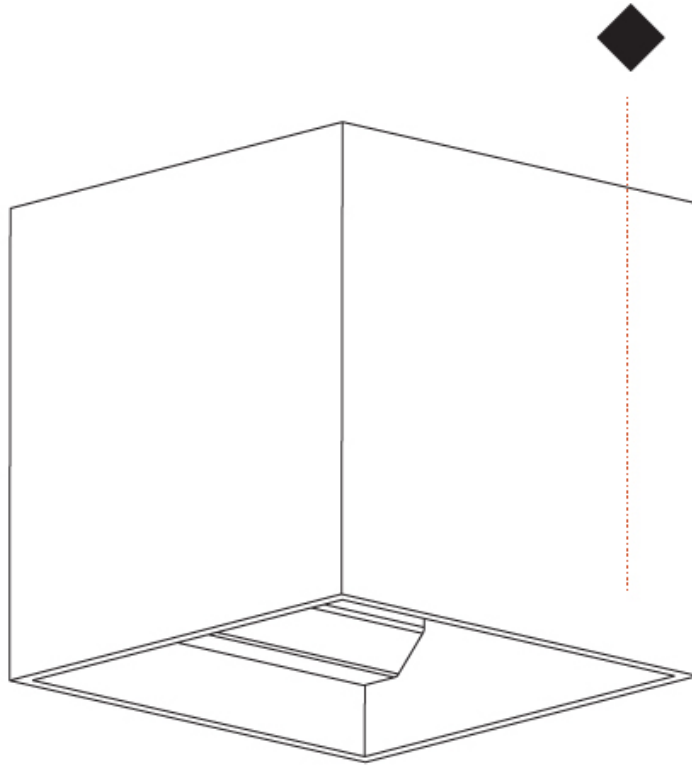

DICE SURFACE

A33255- : A33255-30K-15

PROJECT _____

TYPE _____

SPECIFIER _____

QUANTITY _____

DATE _____