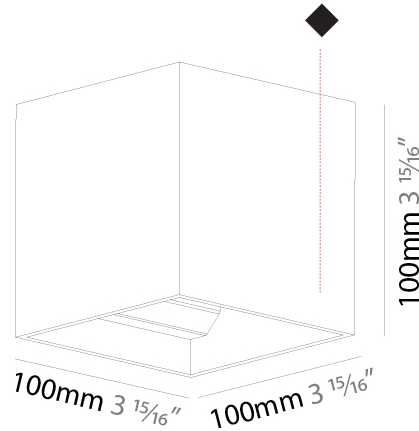

PROJECT
TYPE
SPECIFIER
QUANTITY
DATE

DICE SURFACE

A33252- : A33252-30K-01

base number

1. To build a product code in our configurator select the specify button on the base model # product page
2. To build a manual product code on this datasheet choose from the options listed below in blue font and add the suffix to the base model #

GENERAL

Series: Dice
Partner: Prolicht
Division: Architectural
Installation: Surface
Product Type: Wall Surface
Mounting Location: Wall
Light Distribution: Direct / Indirect

PHYSICAL

Shape: Cube
Length (mm): 100
Length (in): 3 15/16
Width (mm): 100
Width (in): 3 15/16
Height (mm): 100
Height (in): 3 15/16
Weight (kg): 1.423
Weight (lbs): 3.14
Fixture Material: Aluminum

ELECTRICAL

Lamp Type: LED (Zhaga Standard)
Input Wattage (W): 7.7
Total Output Wattage (W): 7
Driver Included: Yes
Driver Location: Integrated
Driver Type: Constant Current
Driver Class: Class 2
Input Voltage (V): 120
Constant Current (mA): 350

LED

Number of LEDs: 1
Color Temperature (°K): 3000
Max. Delivered Lumen (lm): 230
CRI: >90 CRI
Lamp Life (hrs): 50000

OPTICAL

RATINGS AND CERTIFICATIONS

Certified By: Certified for North American Standards
IP rating: IP20