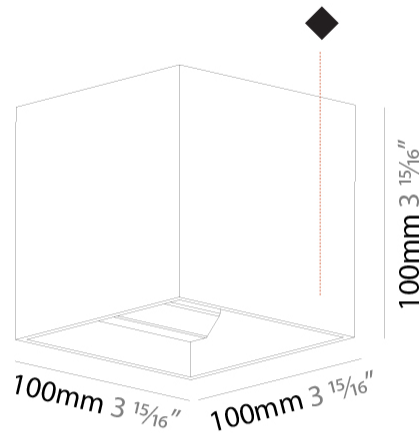

1. To build a product code in our configurator select the specify button on the base model # product page
2. To build a manual product code on this datasheet choose from the options listed below in blue font and add the suffix to the base model #

GENERAL

Series: Dice
Subseries: Dice
Partner: Prolicht
Division: Architectural
Installation: Surface
Product Type: Wall Surface
Mounting Location: Wall
Light Distribution: Direct / Indirect

PHYSICAL

Shape: Cube
Length (mm): 100
Length (in): 3 15/16
Height (mm): 100
Depth (mm): 100
Height (in): 3 15/16
Depth (in): 3 15/16
Weight (kg): 0.647
Weight (lbs): 1.423
Fixture Finish: [SSR / BKV / CWI / CRY / HAB / UFT / ITA / RUA / FTG / MYG / LOD / PUS / FRO / FUP / KIA / POP / BLS / SPG / MEY / GOH / CHC / COM / ABZ / JAG / OBR / MOS / ROR](#)
Fixture Material: Aluminum

ELECTRICAL

Lamp Type: LED (Zhaga Standard)
Input Wattage (W): 7.7
Total Output Wattage (W): 7
Dimming: Non-Dimmable
Driver Included: Yes
Driver Location: Integrated
Driver Type: Constant Current
Driver Class: Class 2
Input Voltage (V): 120
Constant Current (MA): 350
Upon Request: Remote: 0-10Vdc Dimming / Phase Dimming @120Vac only / Non-dimming 120/277Vac

LED

Color Temperature (°K): [2700 / 3000 / 3500 / 4000](#)
Max. Delivered Lumen (lm): 220 / 230 / 235 / 240
CRI: >90 CRI
Lamp Life (hrs): 50000

OPTICAL

RATINGS AND CERTIFICATIONS

Certified By: Certified for North American Standards
IP rating: IP20