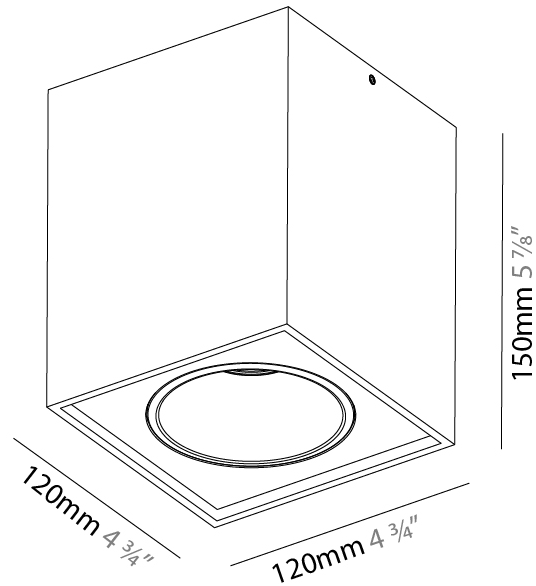

1. To build a product code in our configurator select the specify button on the base model # product page
2. To build a manual product code on this datasheet choose from the options listed below in blue font and add the suffix to the base model #

GENERAL

Series: Dice
Subseries: Dice Invader
Partner: Prolicht
Division: Architectural
Installation: Surface
Product Type: Ceiling Surface
Mounting Location: Ceiling
Light Distribution: Downlight

PHYSICAL

Shape: Cube
Length (mm): 120
Length (in): 4 ¾
Width (mm): 120
Width (in): 4 ¾
Height (mm): 150
Height (in): 5 ⅞
Weight (kg): 1.53
Weight (lbs): 3.37

Fixture Finish: SSR / BKV / CWI / CRY / HAB / UFT / ITA / RUA / FTG / MYG / LOD / PUS / FRO / FUP / KIA / POP / BLS / SPG / MEY / GOH / CHC / COM / ABZ / JAG / OBR / MOS / ROR
Fixture Material: Aluminum Die Cast

ELECTRICAL

Lamp Type: LED (Zhaga Standard)
Input Wattage (W): 10.1
Total Output Wattage (W): 9.8
Dimming: Non-Dimmable
Driver Included: Yes
Driver Location: Integrated
Driver Type: Constant Current
Driver Class: Class 2
Input Voltage (V): 120
Constant Current (MA): 350
Upon Request: 0-10V Dimming / Phase Dimming 120Vac only / Non-dimming 120-277Vac

LED

Number of LEDs: 1
Color Temperature (°K): 2700 / 3000 / 3500 / 4000
Max. Delivered Lumen (lm): 660 / 680 / 715 / 730
CRI: >90 CRI
Efficiency (%): 88
Lamp Life (hrs): 50000

OPTICAL

Reflector: 20 / 40 / 60

RATINGS AND CERTIFICATIONS

Certified By: Certified for North American Standards
IP rating: IP20