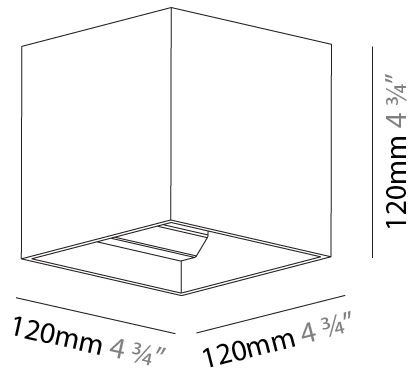

PROJECT	_____
TYPE	_____
SPECIFIER	_____
QUANTITY	_____
DATE	_____

DICE SURFACE

A33255- : A33255-30K-15

base number

1. To build a product code in our configurator select the specify button on the base model # product page
2. To build a manual product code on this datasheet choose from the options listed below in blue font and add the suffix to the base model #

GENERAL

Series: Dice
Partner: Prolicht
Division: Architectural
Installation: Surface
Product Type: Wall Surface
Mounting Location: Wall
Light Distribution: Direct / Indirect

PHYSICAL

Shape: Cube
Length (mm): 120
Length (in): 4 3/4
Width (mm): 120
Width (in): 4 3/4
Extension (mm): 120
Extension (in): 4 3/4
Weight (kg): .909
Weight (lbs): 2.0
Fixture Material: Aluminum

ELECTRICAL

Lamp Type: LED (Zhaga Standard)
Input Wattage (W): 7.7
Total Output Wattage (W): 7
Dimming: Non-Dimmable
Driver Included: Yes
Driver Location: Integrated
Driver Type: Constant Current
Driver Class: Class 2
Input Voltage (V): 120
Constant Current (MA): 350

LED

Color Temperature (°K): 3000
Max. Delivered Lumen (lm): 230
CRI: >90 CRI
Efficiency (%): 37
Lamp Life (hrs): 50000

OPTICAL

RATINGS AND CERTIFICATIONS

Certified By: Certified for North American Standards
IP rating: IP20