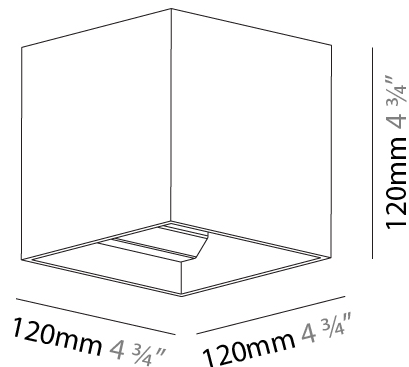

1. To build a product code in our configurator select the specify button on the base model # product page
2. To build a manual product code on this datasheet choose from the options listed below in blue font and add the suffix to the base model #

GENERAL

Series: Dice
Subseries: Dice
Partner: Prolicht
Division: Architectural
Installation: Surface
Product Type: Wall Surface
Mounting Location: Wall
Light Distribution: Direct / Indirect

PHYSICAL

Shape: Cube
Length (mm): 120
Length (in): 4 ¾
Height (mm): 120
Depth (mm): 120
Height (in): 4 ¾
Depth (in): 4 ¾
Weight (kg): 0.909
Weight (lbs): 2.0
Fixture Finish: [SSR / BKV / CWI / CRY / HAB / UFT / ITA / RUA / FTG / MYG / LOD / PUS / FRO / FUP / KIA / POP / BLS / SPG / MEY / GOH / CHC / COM / ABZ / JAG / OBR / MOS / ROR](#)
Fixture Material: Aluminum

ELECTRICAL

Lamp Type: LED (Zhaga Standard)
Input Wattage (W): 7.7
Total Output Wattage (W): 7
Dimming: Non-Dimmable
Driver Included: Yes
Driver Location: Integrated
Driver Type: Constant Current
Driver Class: Class 2
Input Voltage (V): 120
Constant Current (MA): 350
Upon Request: Remote: 0-10Vdc Dimming / Phase Dimming @120Vac only / Non-dimming 120/277Vac

LED

Color Temperature (°K): [2700 / 3000 / 3500 / 4000](#)
Max. Delivered Lumen (lm): 220 / 230 / 235 / 240
CRI: >90 CRI
Efficiency (%): 37
Lamp Life (hrs): 50000

OPTICAL

RATINGS AND CERTIFICATIONS

Certified By: Certified for North American Standards
IP rating: IP20