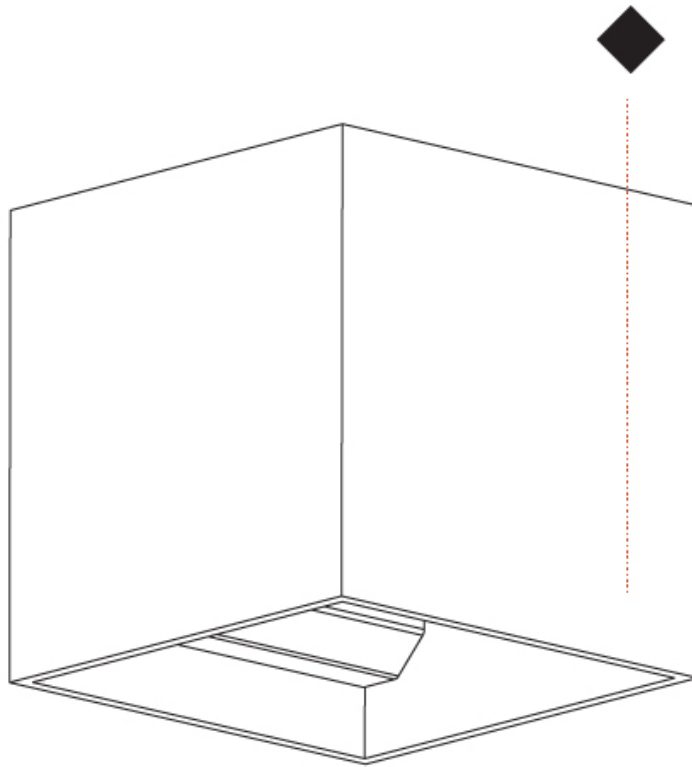

DICE SURFACE

A33255- : A33255-30K-15

PROJECT _____

TYPE _____

SPECIFIER _____

QUANTITY _____

DATE _____