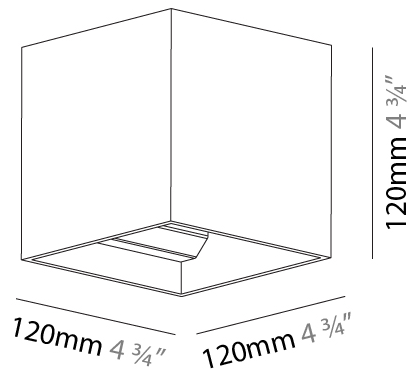

1. To build a product code in our configurator select the specify button on the base model # product page
2. To build a manual product code on this datasheet choose from the options listed below in blue font and add the suffix to the base model #

GENERAL

Series: Dice
Subseries: Dice
Partner: Prolicht
Division: Architectural
Installation: Surface
Product Type: Wall Surface
Mounting Location: Wall
Light Distribution: Direct / Indirect

PHYSICAL

Shape: Cube
Length (mm): 120
Length (in): 4 ¾
Height (mm): 120
Depth (mm): 120
Height (in): 4 ¾
Depth (in): 4 ¾
Weight (kg): 0.909
Weight (lbs): 2.0
Fixture Finish: [SSR / BKV / CWI / CRY / HAB / UFT / ITA / RUA / FTG / MYG / LOD / PUS / FRO / FUP / KIA / POP / BLS / SPG / MEY / GOH / CHC / COM / ABZ / JAG / OBR / MOS / ROR](#)
Fixture Material: Aluminum

ELECTRICAL

Lamp Type: LED (Zhaga Standard)
Input Wattage (W): 7.7
Total Output Wattage (W): 7
Dimming: Non-Dimmable
Driver Included: Yes
Driver Location: Integrated
Driver Type: Constant Current
Driver Class: Class 2
Input Voltage (V): 120
Constant Current (MA): 350
Upon Request: Remote: 0-10Vdc Dimming / Phase Dimming @120Vac only / Non-dimming 120/277Vac

LED

Color Temperature (°K): [2700 / 3000 / 3500 / 4000](#)
Max. Delivered Lumen (lm): 220 / 230 / 235 / 240
CRI: >90 CRI
Efficiency (%): 37
Lamp Life (hrs): 50000

OPTICAL

RATINGS AND CERTIFICATIONS

Certified By: Certified for North American Standards
IP rating: IP20