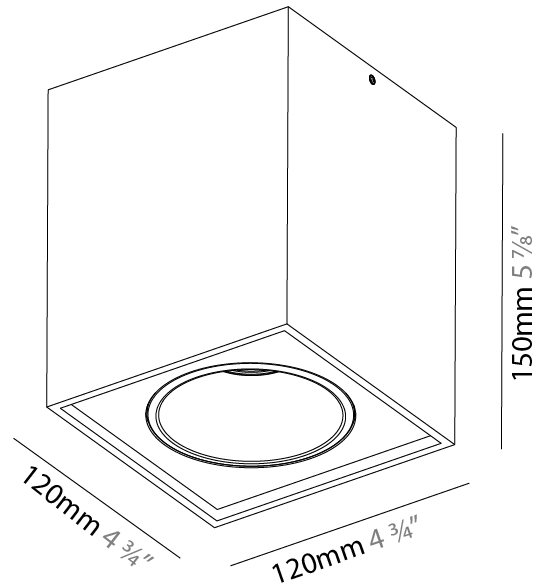

GENERAL

Series: Dice
Subseries: Dice Invader
Partner: Prolicht
Division: Architectural
Installation: Surface
Product Type: Ceiling Surface
Mounting Location: Ceiling
Light Distribution: Downlight

PHYSICAL

Shape: Cube
Length (mm): 120
Length (in): 4 ¾
Width (mm): 120
Width (in): 4 ¾
Height (mm): 150
Height (in): 5 7/8
Weight (kg): 1.53
Weight (lbs): 3.37

Fixture Finish: [SSR / BKV / CWI / CRY / HAB / UFT / ITA / RUA / FTG / MYG / LOD / PUS / FRO / FUP / KIA / POP / BLS / SPG / MEY / GOH / CHC / COM / ABZ / JAG / OBR / MOS / ROR](#)
Fixture Material: Aluminum Die Cast

ELECTRICAL

Lamp Type: LED (Zhaga Standard)
Input Wattage (W): 10.1
Total Output Wattage (W): 9.8
Dimming: Non-Dimmable
Driver Included: Yes
Driver Location: Integrated
Driver Type: Constant Current
Driver Class: Class 2
Input Voltage (V): 120
Constant Current (MA): 350
Upon Request: 0-10V Dimming / Phase Dimming 120Vac only / Non-dimming 120-277Vac

LED

Number of LEDs: 1
Color Temperature (°K): 2700 / 3000 / 3500 / 4000
Max. Delivered Lumen (lm): 660 / 680 / 715 / 730
CRI: >90 CRI
Efficiency (%): 88
Lamp Life (hrs): 50000

OPTICAL

Reflector: [20 / 40 / 60](#)

RATINGS AND CERTIFICATIONS

Certified By: Certified for North American Standards
IP rating: IP20