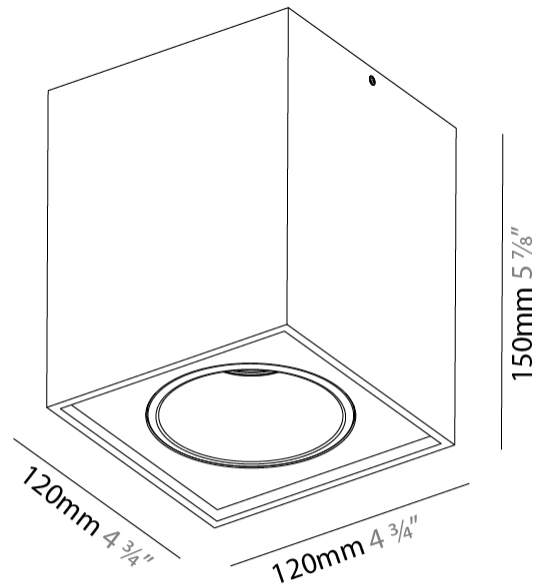

1. To build a product code in our configurator select the specify button on the base model # product page
2. To build a manual product code on this datasheet choose from the options listed below in blue font and add the suffix to the base model #

GENERAL

Series: Dice
Subseries: Dice Invader
Partner: Prolicht
Division: Architectural
Installation: Surface
Product Type: Ceiling Surface
Mounting Location: Ceiling
Light Distribution: Downlight

PHYSICAL

Shape: Cube
Length (mm): 120
Length (in): 4 ¾
Width (mm): 120
Width (in): 4 ¾
Height (mm): 150
Height (in): 5 ⅞
Weight (kg): 1.53
Weight (lbs): 3.37

Fixture Finish: [SSR / BKV / CWI / CRY / HAB / UFT / ITA / RUA / FTG / MYG / LOD / PUS / FRO / FUP / KIA / POP / BLS / SPG / MEY / GOH / CHC / COM / ABZ / JAG / OBR / MOS / ROR](#)

Fixture Material: Aluminum Die Cast

ELECTRICAL

Lamp Type: LED (Zhaga Standard)
Input Wattage (W): 10.1
Total Output Wattage (W): 9.8
Dimming: Non-Dimmable
Driver Included: Yes
Driver Location: Integrated
Driver Type: Constant Current
Driver Class: Class 2
Input Voltage (V): 120
Constant Current (MA): 350
Upon Request: 0-10V Dimming / Phase Dimming 120Vac only / Non-dimming 120-277Vac

LED

Number of LEDs: 1
Color Temperature (°K): [2700 / 3000 / 3500 / 4000](#)
Max. Delivered Lumen (lm): 660 / 680 / 715 / 730
CRI: >90 CRI
Efficiency (%): 88
Lamp Life (hrs): 50000

OPTICAL

Reflector: [20 / 40 / 60](#)

RATINGS AND CERTIFICATIONS

Certified By: Certified for North American Standards
IP rating: IP20