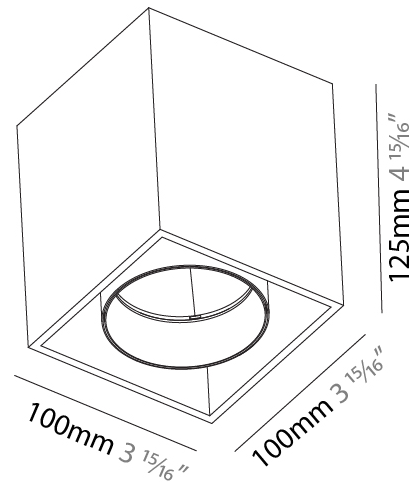

1. To build a product code in our configurator select the specify button on the base model # product page
2. To build a manual product code on this datasheet choose from the options listed below in blue font and add the suffix to the base model #

GENERAL

Series: Dice
Subseries: Dice ON
Partner: Prolicht
Division: Architectural
Installation: Surface
Product Type: Ceiling Surface
Mounting Location: Ceiling
Light Distribution: Downlight

PHYSICAL

Shape: Cube
Length (mm): 100
Length (in): 3 15/16
Width (mm): 100
Width (in): 3 15/16
Height (mm): 125
Height (in): 4 15/16
Weight (kg): 0.87
Weight (lbs): 1.92

Fixture Finish: [SSR / BKV / CWI / CRY / HAB / UFT / ITA / RUA / FTG / MYG / LOD / PUS / FRO / FUP / KIA / POP / BLS / SPG / MEY / GOH / CHC / COM / ABZ / JAG / OBR / MOS / ROR](#)

Fixture Material: Aluminum Die Cast

ELECTRICAL

Lamp Type: LED (Zhaga Standard)
Input Wattage (W): 10.1
Total Output Wattage (W): 9.25
Dimming: Tri-Mode (Non-Dimming and Phase Dimming (120Vac only) and 0-10V Dimming)
Driver Included: Yes
Driver Location: Integrated
Driver Type: Constant Current - Universal
Driver Class: Class 2
Input Voltage (V): 120 - 277
Constant Current (MA): 250

LED

Color Temperature (°K): 2700 / 3000 / 3500 / 4000
Max. Delivered Lumen (lm): 660 / 680 / 715 / 730
CRI: >90 CRI
Lamp Life (hrs): 50000

OPTICAL

Reflector°: 14 / 19 / 36

RATINGS AND CERTIFICATIONS

Certified By: Certified for North American Standards
IP rating: IP20