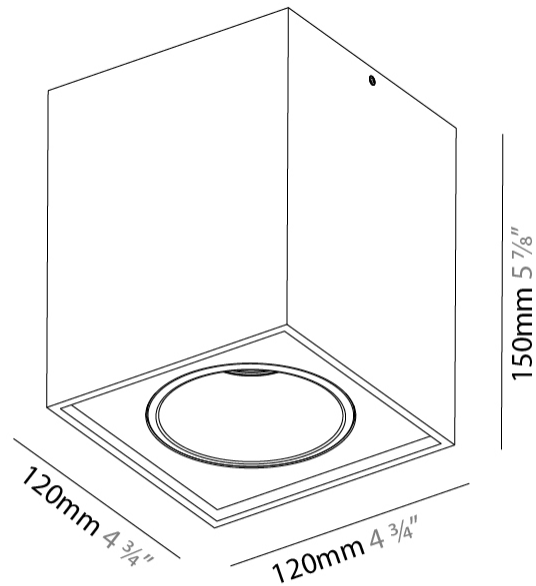

GENERAL

Series: Dice
Subseries: Dice Invader
Brand: Prolicht
Division: Architectural
Mounting Type: Surface
Mounting Location: Ceiling
Subcategory: Ambient

PHYSICAL

Shape: Cube
Length (mm): 120
Length (in): 4 3/4
Width (mm): 120
Width (in): 4 3/4
Height (mm): 150
Height (in): 5 7/8
Light Distribution: Downlight
Weight (kg): 1.53
Weight (lbs): 3.37
Fixture Finish: SSR / BKV / CWI / CRY / HAB / UFT / ITA / RUA / FTG / MYG / LOD / PUS / FRO / FUP / KIA / POP / BLS / SPG / MEY / GOH / GUM / CHC / COM / ABZ / JAG / OBR / MOS / ROR
Fixture Material: Aluminum Die Cast

ELECTRICAL

Lamp Type: LED (Zhaga Standard)
Input Wattage (W): 10.1
Total Output Wattage (W): 9.8
Dimming: Non-Dimmable
Driver Included: Yes
Driver Location: Integrated
Driver Type: Constant Current
Driver Class: Class 2
Input Voltage (V): 120
Constant Current (MA): 350
Upon Request: 0-10V Dimming / Phase Dimming 120Vac only / Non-dimming 120-277Vac

LED

Number of LEDs: 1
Color Temperature (°K): 2700 / 3000 / 3500 / 4000
Max. Delivered Lumen (lm): 660 / 680 / 715 / 730
CRI: >90 CRI
Efficiency (%): 88
Lamp Life (hrs): 50000

OPTICAL

Reflector: 20 / 40 / 60

RATINGS AND CERTIFICATIONS

Certified By: Certified for North American Standards
IP rating: IP20