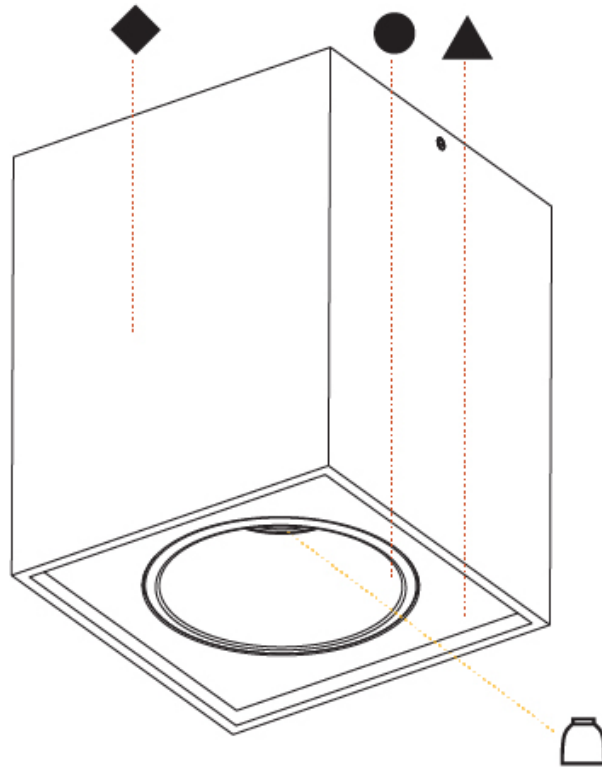

DICE INVADER SURFACE

A3D005-

PROJECT _____

TYPE _____

SPECIFIER _____

QUANTITY _____

DATE _____

A