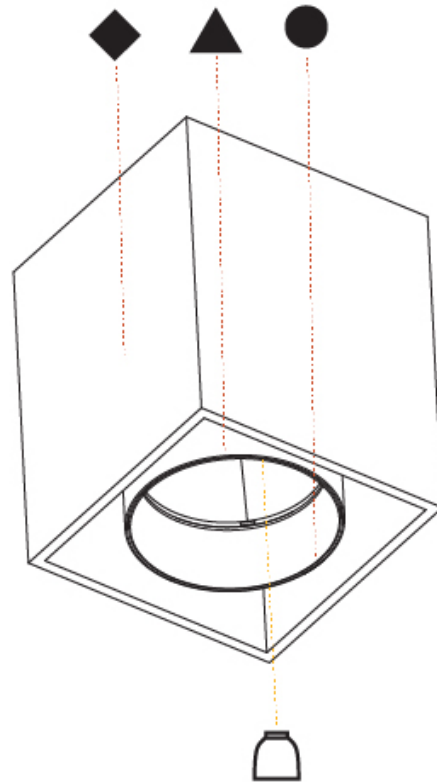

DICE ON SURFACE

A3D106-

PROJECT
TYPE
SPECIFIER
QUANTITY
DATE

A