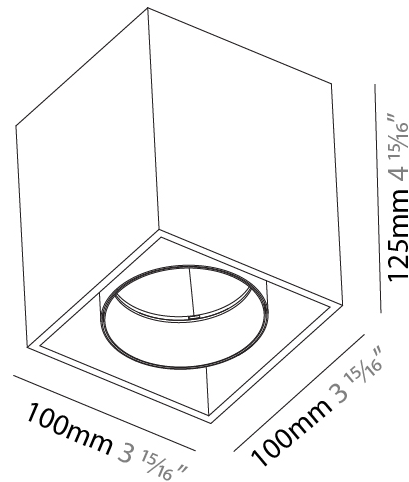

1. To build a product code in our configurator select the specify button on the base model # product page
2. To build a manual product code on this datasheet choose from the options listed below in blue font and add the suffix to the base model #

GENERAL

Series: Dice
Subseries: Dice ON
Brand: Prolicht
Division: Architectural
Mounting Type: Surface
Mounting Location: Ceiling
Subcategory: Ambient

PHYSICAL

Shape: Cube
Length (mm): 100
Length (in): 3 ¹⁵/₁₆
Width (mm): 100
Width (in): 3 ¹⁵/₁₆
Height (mm): 125
Height (in): 4 ¹⁵/₁₆
Light Distribution: Downlight
Weight (kg): 0.87
Weight (lbs): 1.92
Fixture Finish: SSR / BKV / CWI / CRY / HAB / UFT / ITA / RUA / FTG / MYG / LOD / PUS / FRO / FUP / KIA / POP / BLS / SPG / MEY / GOH / GUM / CHC / COM / ABZ / JAG / OBR / MOS / ROR
Fixture Material: Aluminum Die Cast

ELECTRICAL

Lamp Type: LED (Zhaga Standard)
Input Wattage (W): 10.1
Total Output Wattage (W): 9.25
Dimming: Tri-Mode (Non-Dimming and Phase Dimming (120Vac only) and 0-10V Dimming)
Driver Included: Yes
Driver Location: Integrated
Driver Type: Constant Current - Universal
Driver Class: Class 2
Input Voltage (V): 120 - 277
Constant Current (MA): 250

LED

Color Temperature (°K): 2700 / 3000 / 3500 / 4000
Max. Delivered Lumen (lm): 660 / 680 / 715 / 730
CRI: >90 CRI
Lamp Life (hrs): 50000

OPTICAL

Reflector^o: 14 / 19 / 36

RATINGS AND CERTIFICATIONS

Certified By: Certified for North American Standards
IP rating: IP20