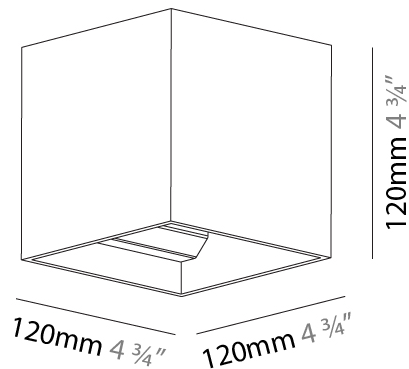

GENERAL

Series: Dice _____
Subseries: Dice _____
Brand: Prolicht _____
Division: Architectural _____
Mounting Type: Surface _____
Mounting Location: Wall _____
Subcategory: Ambient _____

PHYSICAL

Shape: Cube _____
Length (mm): 120 _____
Length (in): 4 ³/₄ _____
Height (mm): 120 _____
Depth (mm): 120 _____
Height (in): 4 ³/₄ _____
Depth (in): 4 ³/₄ _____
Light Distribution: Direct / Indirect _____
Weight (kg): 0.909 _____
Weight (lbs): 2.0 _____

Fixture Finish: [SSR / BKV / CWI / CRY / HAB / UFT / ITA / RUA / FTG / MYG / LOD / PUS / FRO / FUP / KIA / POP / BLS / SPG / MEY / GOH / GUM / CHC / COM / ABZ / JAG / OBR / MOS / ROR](#)

Fixture Material: Aluminum _____

ELECTRICAL

Lamp Type: LED (Zhaga Standard) _____
Input Wattage (W): 7.7 _____
Total Output Wattage (W): 7 _____
Dimming: Non-Dimmable _____
Driver Included: Yes _____
Driver Location: Integrated _____
Driver Type: Constant Current _____
Driver Class: Class 2 _____
Input Voltage (V): 120 _____
Constant Current (MA): 350 _____
Upon Request: Remote: 0-10Vdc Dimming / Phase Dimming @120Vac only / Non-dimming 120/277Vac _____

LED

Color Temperature (°K): [2700 / 3000 / 3500 / 4000](#) _____
Max. Delivered Lumen (lm): 220 / 230 / 235 / 240 _____
CRI: >90 CRI _____
Efficiency (%): 37 _____
Lamp Life (hrs): 50000 _____

OPTICAL

RATINGS AND CERTIFICATIONS

Certified By: Certified for North American Standards _____
IP rating: IP20 _____