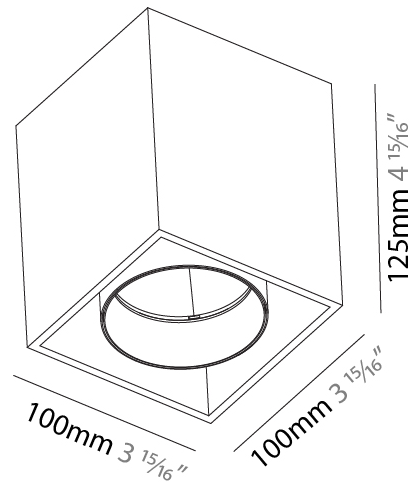

1. To build a product code in our configurator select the specify button on the base model # product page
2. To build a manual product code on this datasheet choose from the options listed below in blue font and add the suffix to the base model #

GENERAL

Series: Dice
Subseries: Dice ON
Brand: Prolicht
Division: Architectural
Mounting Type: Surface
Mounting Location: Ceiling
Subcategory: Ambient

PHYSICAL

Shape: Cube
Length (mm): 100
Length (in): 3 15/16
Width (mm): 100
Width (in): 3 15/16
Height (mm): 125
Height (in): 4 15/16
Light Distribution: Downlight
Weight (kg): 0.87
Weight (lbs): 1.92

Fixture Finish: [SSR / BKV / CWI / CRY / HAB / UFT / ITA / RUA / FTG / MYG / LOD / PUS / FRO / FUP / KIA / POP / BLS / SPG / MEY / GOH / GUM / CHC / COM / ABZ / JAG / OBR / MOS / ROR](#)

Fixture Material: Aluminum Die Cast

ELECTRICAL

Lamp Type: LED (Zhaga Standard)
Input Wattage (W): 10.1
Total Output Wattage (W): 9.25
Dimming: Tri-Mode (Non-Dimming and Phase Dimming (120Vac only) and 0-10V Dimming)
Driver Included: Yes
Driver Location: Integrated
Driver Type: Constant Current - Universal
Driver Class: Class 2
Input Voltage (V): 120 - 277
Constant Current (MA): 250

LED

Color Temperature (°K): 2700 / 3000 / 3500 / 4000
Max. Delivered Lumen (lm): 660 / 680 / 715 / 730
CRI: >90 CRI
Lamp Life (hrs): 50000

OPTICAL

Reflector^o: 14 / 19 / 36

RATINGS AND CERTIFICATIONS

Certified By: Certified for North American Standards
IP rating: IP20