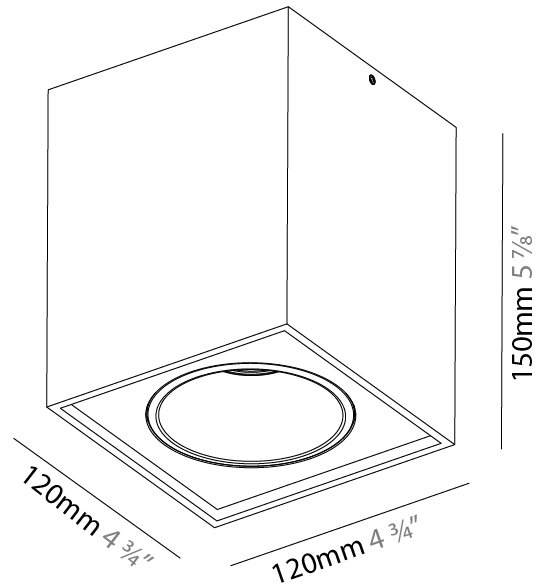

GENERAL

Series: Dice
Subseries: Dice Invader
Partner: Prolicht
Division: Architectural
Installation: Surface
Product Type: Ceiling Surface
Mounting Location: Ceiling
Light Distribution: Downlight

PHYSICAL

Shape: Cube
Length (mm): 120
Length (in): 4 3/4
Width (mm): 120
Width (in): 4 3/4
Height (mm): 150
Height (in): 5 7/8
Weight (kg): 1.53
Weight (lbs): 3.37

Fixture Finish: [SSR / BKV / CWI / CRY / HAB / UFT / ITA / RUA / FTG / MYG / LOD / PUS / FRO / FUP / KIA / POP / BLS / SPG / MEY / GOH / CHC / COM / ABZ / JAG / OBR / MOS / ROR](#)
Fixture Material: Aluminum Die Cast

ELECTRICAL

Lamp Type: LED (Zhaga Standard)
Input Wattage (W): 10.1
Total Output Wattage (W): 9.8
Dimming: Non-Dimmable
Driver Included: Yes
Driver Location: Integrated
Driver Type: Constant Current
Driver Class: Class 2
Input Voltage (V): 120
Constant Current (MA): 350
Upon Request: 0-10V Dimming / Phase Dimming 120Vac only / Non-dimming 120-277Vac

LED

Number of LEDs: 1
Color Temperature (°K): 2700 / 3000 / 3500 / 4000
Max. Delivered Lumen (lm): 660 / 680 / 715 / 730
CRI: >90 CRI
Efficiency (%): 88
Lamp Life (hrs): 50000

OPTICAL

Reflector: 20 / 40 / 60

RATINGS AND CERTIFICATIONS

Certified By: Certified for North American Standards
IP rating: IP20