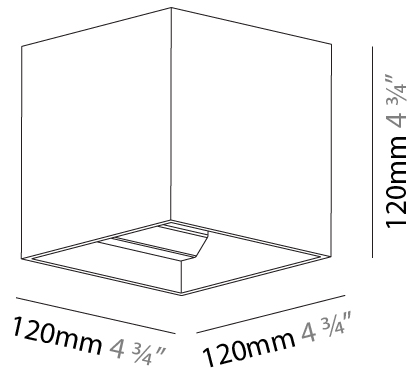

PROJECT _____
TYPE _____
SPECIFIER _____
QUANTITY _____
DATE _____

DICE SURFACE

A33255- : A33255-30K-15

base number

1. To build a product code in our configurator select the specify button on the base model # product page
2. To build a manual product code on this datasheet choose from the options listed below in blue font and add the suffix to the base model #

GENERAL

Series: Dice
Partner: Prolicht
Division: Architectural
Installation: Surface
Product Type: Wall Surface
Mounting Location: Wall
Light Distribution: Direct / Indirect

PHYSICAL

Shape: Cube
Length (mm): 120
Length (in): 4 3/4
Width (mm): 120
Width (in): 4 3/4
Extension (mm): 120
Extension (in): 4 3/4
Weight (kg): .909
Weight (lbs): 2.0
Fixture Material: Aluminum

ELECTRICAL

Lamp Type: LED (Zhaga Standard)
Input Wattage (W): 7.7
Total Output Wattage (W): 7
Dimming: Non-Dimmable
Driver Included: Yes
Driver Location: Integrated
Driver Type: Constant Current
Driver Class: Class 2
Input Voltage (V): 120
Constant Current (MA): 350

LED

Color Temperature (°K): 3000
Max. Delivered Lumen (lm): 230
CRI: >90 CRI
Efficiency (%): 37
Lamp Life (hrs): 50000

OPTICAL

RATINGS AND CERTIFICATIONS

Certified By: Certified for North American Standards
IP rating: IP20