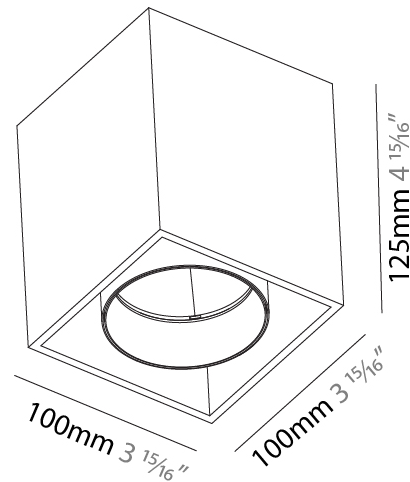

1. To build a product code in our configurator select the specify button on the base model # product page
2. To build a manual product code on this datasheet choose from the options listed below in blue font and add the suffix to the base model #

GENERAL

Series: Dice
Subseries: Dice ON
Partner: Prolicht
Division: Architectural
Installation: Surface
Product Type: Ceiling Surface
Mounting Location: Ceiling
Light Distribution: Downlight

PHYSICAL

Shape: Cube
Length (mm): 100
Length (in): 3 ¹⁵/₁₆
Width (mm): 100
Width (in): 3 ¹⁵/₁₆
Height (mm): 125
Height (in): 4 ¹⁵/₁₆
Weight (kg): 0.87
Weight (lbs): 1.92
Fixture Finish: SSR / BKV / CWI / CRY / HAB / UFT / ITA / RUA / FTG / MYG / LOD / PUS / FRO / FUP / KIA / POP / BLS / SPG / MEY / GOH / CHC / COM / ABZ / JAG / OBR / MOS / ROR
Fixture Material: Aluminum Die Cast

ELECTRICAL

Lamp Type: LED (Zhaga Standard)
Input Wattage (W): 10.1
Total Output Wattage (W): 9.25
Dimming: Tri-Mode (Non-Dimming and Phase Dimming (120Vac only) and 0-10V Dimming)
Driver Included: Yes
Driver Location: Integrated
Driver Type: Constant Current - Universal
Driver Class: Class 2
Input Voltage (V): 120 - 277
Constant Current (MA): 250

LED

Color Temperature (°K): 2700 / 3000 / 3500 / 4000
Max. Delivered Lumen (lm): 660 / 680 / 715 / 730
CRI: >90 CRI
Lamp Life (hrs): 50000

OPTICAL

Reflector°: 14 / 19 / 36

RATINGS AND CERTIFICATIONS

Certified By: Certified for North American Standards
IP rating: IP20