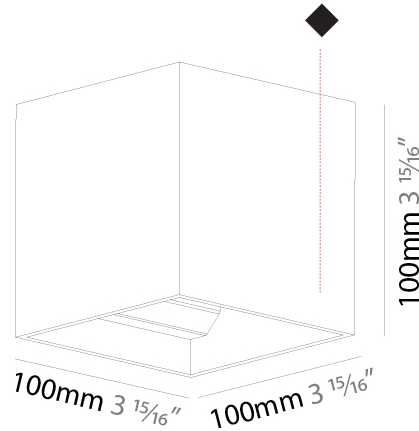

PROJECT	
TYPE	
SPECIFIER	
QUANTITY	
DATE	

DICE SURFACE

A33252- : A33252-30K-01

base number

1. To build a product code in our configurator select the specify button on the base model # product page
2. To build a manual product code on this datasheet choose from the options listed below in blue font and add the suffix to the base model #

GENERAL

Series: Dice
Partner: Prolicht
Division: Architectural
Installation: Surface
Product Type: Wall Surface
Mounting Location: Wall
Light Distribution: Direct / Indirect

PHYSICAL

Shape: Cube
Length (mm): 100
Length (in): 3 15/16
Width (mm): 100
Width (in): 3 15/16
Height (mm): 100
Height (in): 3 15/16
Weight (kg): 1.423
Weight (lbs): 3.14
Fixture Material: Aluminum

ELECTRICAL

Lamp Type: LED (Zhaga Standard)
Input Wattage (W): 7.7
Total Output Wattage (W): 7
Driver Included: Yes
Driver Location: Integrated
Driver Type: Constant Current
Driver Class: Class 2
Input Voltage (V): 120
Constant Current (MA): 350

LED

Number of LEDs: 1
Color Temperature (°K): 3000
Max. Delivered Lumen (lm): 230
CRI: >90 CRI
Lamp Life (hrs): 50000

OPTICAL

RATINGS AND CERTIFICATIONS

Certified By: Certified for North American Standards
IP rating: IP20