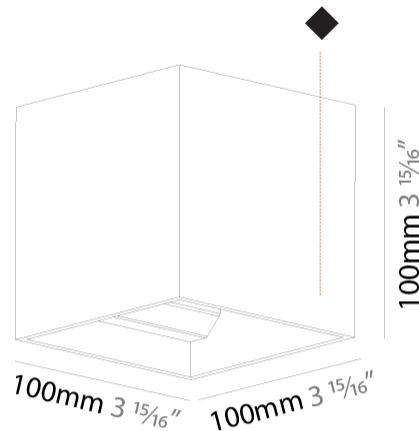

1. To build a product code in our configurator select the specify button on the base model # product page
2. To build a manual product code on this datasheet choose from the options listed below in blue font and add the suffix to the base model #

GENERAL

Series: Dice
Subseries: Dice
Partner: Prolicht
Division: Architectural
Installation: Surface
Product Type: Wall Surface
Mounting Location: Wall
Light Distribution: Direct / Indirect

PHYSICAL

Shape: Cube
Length (mm): 100
Length (in): 3 15/16
Height (mm): 100
Depth (mm): 100
Height (in): 3 15/16
Depth (in): 3 15/16
Weight (kg): 0.647
Weight (lbs): 1.423

Fixture Finish: [SSR / BKV / CWI / CRY / HAB / UFT / ITA / RUA / FTG / MYG / LOD / PUS / FRO / FUP / KIA / POP / BLS / SPG / MEY / GOH / CHC / COM / ABZ / JAG / OBR / MOS / ROR](#)
Fixture Material: Aluminum

ELECTRICAL

Lamp Type: LED (Zhaga Standard)
Input Wattage (W): 7.7
Total Output Wattage (W): 7
Dimming: Non-Dimmable
Driver Included: Yes
Driver Location: Integrated
Driver Type: Constant Current
Driver Class: Class 2
Input Voltage (V): 120
Constant Current (MA): 350
Upon Request: Remote: 0-10Vdc Dimming / Phase Dimming @120Vac only / Non-dimming 120/277Vac

LED

Color Temperature (°K): [2700 / 3000 / 3500 / 4000](#)
Max. Delivered Lumen (lm): 220 / 230 / 235 / 240
CRI: >90 CRI
Lamp Life (hrs): 50000

OPTICAL

RATINGS AND CERTIFICATIONS

Certified By: Certified for North American Standards
IP rating: IP20