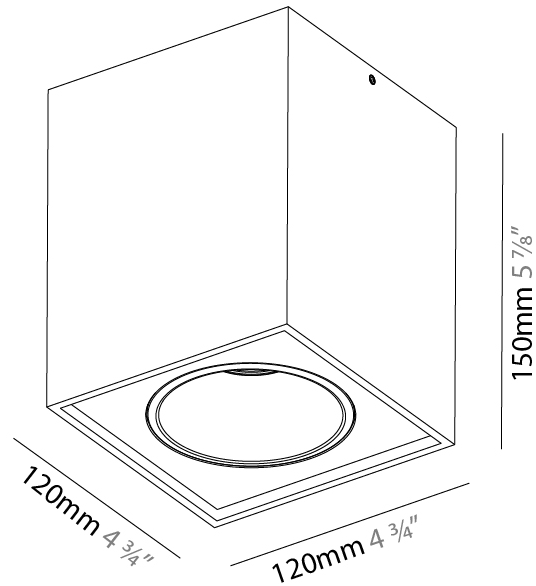

1. To build a product code in our configurator select the specify button on the base model # product page
2. To build a manual product code on this datasheet choose from the options listed below in blue font and add the suffix to the base model #

GENERAL

Series: Dice
Subseries: Dice Invader
Partner: Prolicht
Division: Architectural
Installation: Surface
Product Type: Ceiling Surface
Mounting Location: Ceiling
Light Distribution: Downlight

PHYSICAL

Shape: Cube
Length (mm): 120
Length (in): 4 ¾
Width (mm): 120
Width (in): 4 ¾
Height (mm): 150
Height (in): 5 ⅞
Weight (kg): 1.53
Weight (lbs): 3.37

Fixture Finish: [SSR / BKV / CWI / CRY / HAB / UFT / ITA / RUA / FTG / MYG / LOD / PUS / FRO / FUP / KIA / POP / BLS / SPG / MEY / GOH / CHC / COM / ABZ / JAG / OBR / MOS / ROR](#)
Fixture Material: Aluminum Die Cast

ELECTRICAL

Lamp Type: LED (Zhaga Standard)
Input Wattage (W): 10.1
Total Output Wattage (W): 9.8
Dimming: Non-Dimmable
Driver Included: Yes
Driver Location: Integrated
Driver Type: Constant Current
Driver Class: Class 2
Input Voltage (V): 120
Constant Current (MA): 350
Upon Request: 0-10V Dimming / Phase Dimming 120Vac only / Non-dimming 120-277Vac

LED

Number of LEDs: 1
Color Temperature (°K): [2700 / 3000 / 3500 / 4000](#)
Max. Delivered Lumen (lm): 660 / 680 / 715 / 730
CRI: >90 CRI
Efficiency (%): 88
Lamp Life (hrs): 50000

OPTICAL

Reflector: [20 / 40 / 60](#)

RATINGS AND CERTIFICATIONS

Certified By: Certified for North American Standards
IP rating: IP20