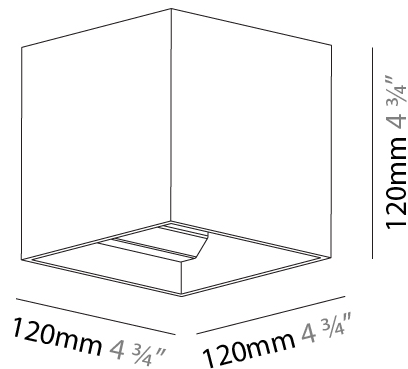

1. To build a product code in our configurator select the specify button on the base model # product page
2. To build a manual product code on this datasheet choose from the options listed below in blue font and add the suffix to the base model #

GENERAL

Series: Dice
Subseries: Dice
Brand: Prolicht
Division: Architectural
Mounting Type: Surface
Mounting Location: Wall
Subcategory: Ambient

PHYSICAL

Shape: Cube
Length (mm): 120
Length (in): 4 ¾
Height (mm): 120
Depth (mm): 120
Height (in): 4 ¾
Depth (in): 4 ¾
Light Distribution: Direct / Indirect
Weight (kg): 0.909
Weight (lbs): 2.0
Fixture Finish: [SSR / BKV / CWI / CRY / HAB / UFT / ITA / RUA / FTG / MYG / LOD / PUS / FRO / FUP / KIA / POP / BLS / SPG / MEY / GOH / GUM / CHC / COM / ABZ / JAG / OBR / MOS / ROR](#)
Fixture Material: Aluminum

ELECTRICAL

Lamp Type: LED (Zhaga Standard)
Input Wattage (W): 7.7
Total Output Wattage (W): 7
Dimming: Non-Dimmable
Driver Included: Yes
Driver Location: Integrated
Driver Type: Constant Current
Driver Class: Class 2
Input Voltage (V): 120
Constant Current (MA): 350
Upon Request: Remote: 0-10Vdc Dimming / Phase Dimming @120Vac only / Non-dimming 120/277Vac

LED

Color Temperature (°K): [2700 / 3000 / 3500 / 4000](#)
Max. Delivered Lumen (lm): 220 / 230 / 235 / 240
CRI: >90 CRI
Efficiency (%): 37
Lamp Life (hrs): 50000

OPTICAL

RATINGS AND CERTIFICATIONS

Certified By: Certified for North American Standards
IP rating: IP20