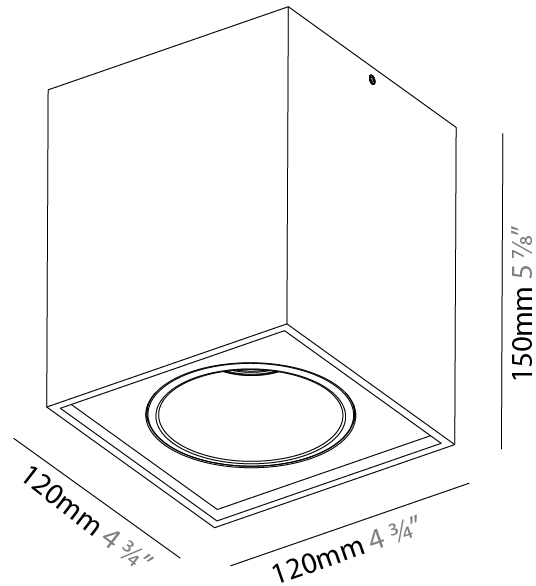

GENERAL

Series: Dice
Subseries: Dice Invader
Brand: Prolicht
Division: Architectural
Mounting Type: Surface
Mounting Location: Ceiling
Subcategory: Ambient

PHYSICAL

Shape: Cube
Length (mm): 120
Length (in): 4 3/4
Width (mm): 120
Width (in): 4 3/4
Height (mm): 150
Height (in): 5 7/8
Light Distribution: Downlight
Weight (kg): 1.53
Weight (lbs): 3.37

Fixture Finish: [SSR / BKV / CWI / CRY / HAB / UFT / ITA / RUA / FTG / MYG / LOD / PUS / FRO / FUP / KIA / POP / BLS / SPG / MEY / GOH / GUM / CHC / COM / ABZ / JAG / OBR / MOS / ROR](#)
Fixture Material: Aluminum Die Cast

ELECTRICAL

Lamp Type: LED (Zhaga Standard)
Input Wattage (W): 10.1
Total Output Wattage (W): 9.8
Dimming: Non-Dimmable
Driver Included: Yes
Driver Location: Integrated
Driver Type: Constant Current
Driver Class: Class 2
Input Voltage (V): 120
Constant Current (MA): 350
Upon Request: 0-10V Dimming / Phase Dimming 120Vac only / Non-dimming 120-277Vac

LED

Number of LEDs: 1
Color Temperature (°K): 2700 / 3000 / 3500 / 4000
Max. Delivered Lumen (lm): 660 / 680 / 715 / 730
CRI: >90 CRI
Efficiency (%): 88
Lamp Life (hrs): 50000

OPTICAL

Reflector: 20 / 40 / 60

RATINGS AND CERTIFICATIONS

Certified By: Certified for North American Standards
IP rating: IP20