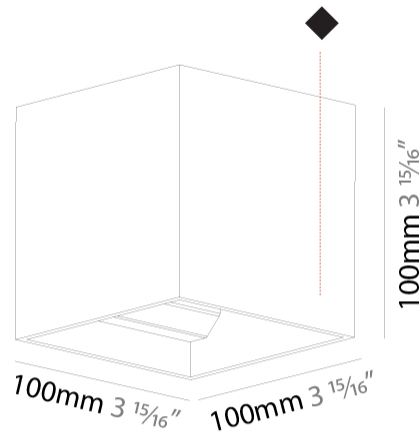

1. To build a product code in our configurator select the specify button on the base model # product page
2. To build a manual product code on this datasheet choose from the options listed below in blue font and add the suffix to the base model #

GENERAL

Series: Dice
Subseries: Dice
Brand: Prolicht
Division: Architectural
Mounting Type: Surface
Mounting Location: Wall
Subcategory: Ambient

PHYSICAL

Shape: Cube
Length (mm): 100
Length (in): 3 15/16
Height (mm): 100
Depth (mm): 100
Height (in): 3 15/16
Depth (in): 3 15/16
Light Distribution: Direct / Indirect
Weight (kg): 0.647
Weight (lbs): 1.423
Fixture Finish: SSR / BKV / CWI / CRY / HAB / UFT / ITA / RUA / FTG / MYG / LOD / PUS / FRO / FUP / KIA / POP / BLS / SPG / MEY / GOH / GUM / CHC / COM / ABZ / JAG / OBR / MOS / ROR
Fixture Material: Aluminum

ELECTRICAL

Lamp Type: LED (Zhaga Standard)
Input Wattage (W): 7.7
Total Output Wattage (W): 7
Dimming: Non-Dimmable
Driver Included: Yes
Driver Location: Integrated
Driver Type: Constant Current
Driver Class: Class 2
Input Voltage (V): 120
Constant Current (MA): 350
Upon Request: Remote: 0-10Vdc Dimming / Phase Dimming @120Vac only / Non-dimming 120/277Vac

LED

Color Temperature (°K): 2700 / 3000 / 3500 / 4000
Max. Delivered Lumen (lm): 220 / 230 / 235 / 240
CRI: >90 CRI
Lamp Life (hrs): 50000

OPTICAL

RATINGS AND CERTIFICATIONS

Certified By: Certified for North American Standards
IP rating: IP20