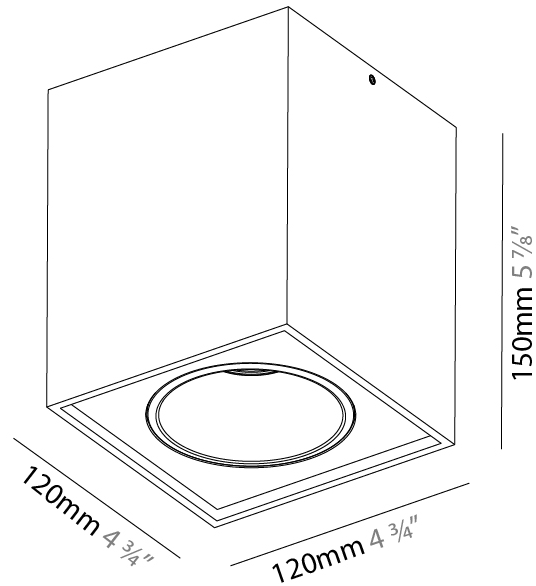

GENERAL

Series: Dice
Subseries: Dice Invader
Brand: Prolicht
Division: Architectural
Mounting Type: Surface
Mounting Location: Ceiling
Subcategory: Ambient

PHYSICAL

Shape: Cube
Length (mm): 120
Length (in): 4 3/4
Width (mm): 120
Width (in): 4 3/4
Height (mm): 150
Height (in): 5 7/8
Light Distribution: Downlight
Weight (kg): 1.53
Weight (lbs): 3.37
Fixture Finish: SSR / BKV / CWI / CRY / HAB / UFT / ITA / RUA / FTG / MYG / LOD / PUS / FRO / FUP / KIA / POP / BLS / SPG / MEY / GOH / GUM / CHC / COM / ABZ / JAG / OBR / MOS / ROR
Fixture Material: Aluminum Die Cast

ELECTRICAL

Lamp Type: LED (Zhaga Standard)
Input Wattage (W): 10.1
Total Output Wattage (W): 9.8
Dimming: Non-Dimmable
Driver Included: Yes
Driver Location: Integrated
Driver Type: Constant Current
Driver Class: Class 2
Input Voltage (V): 120
Constant Current (MA): 350
Upon Request: 0-10V Dimming / Phase Dimming 120Vac only / Non-dimming 120-277Vac

LED

Number of LEDs: 1
Color Temperature (°K): 2700 / 3000 / 3500 / 4000
Max. Delivered Lumen (lm): 660 / 680 / 715 / 730
CRI: >90 CRI
Efficiency (%): 88
Lamp Life (hrs): 50000

OPTICAL

Reflector: 20 / 40 / 60

RATINGS AND CERTIFICATIONS

Certified By: Certified for North American Standards
IP rating: IP20