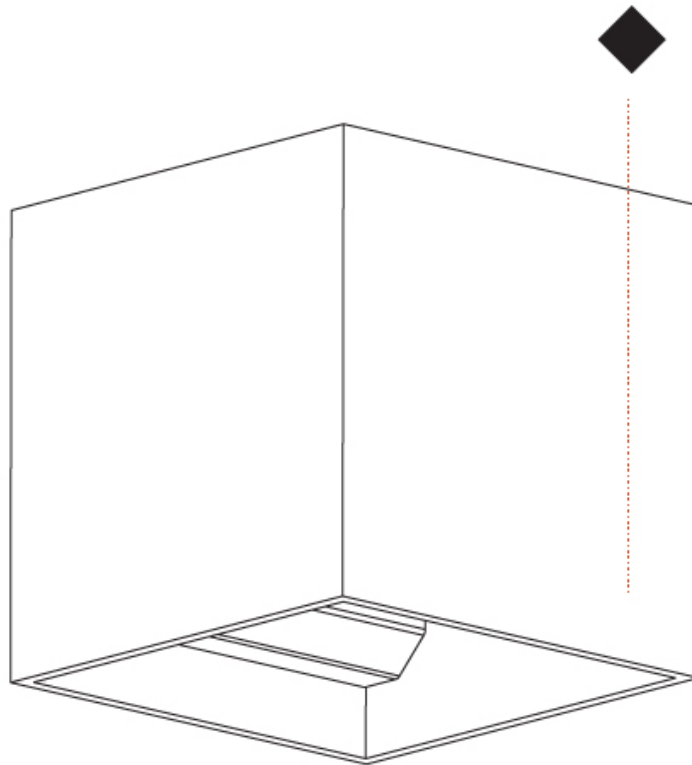

DICE SURFACE

A33255-

PROJECT _____

TYPE _____

SPECIFIER _____

QUANTITY _____

DATE _____