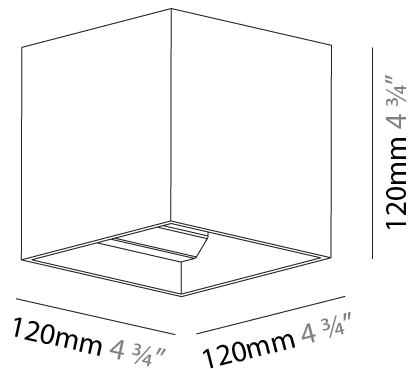

1. To build a product code in our configurator select the specify button on the base model # product page
2. To build a manual product code on this datasheet choose from the options listed below in blue font and add the suffix to the base model #

GENERAL

Series: Dice
Subseries: Dice
Brand: Prolight
Division: Architectural
Mounting Type: Surface
Mounting Location: Wall
Subcategory: Ambient

PHYSICAL

Shape: Cube
Length (mm): 120
Length (in): 4 3/4
Height (mm): 120
Depth (mm): 120
Height (in): 4 3/4
Depth (in): 4 3/4
Light Distribution: Direct / Indirect
Weight (kg): 0.909
Weight (lbs): 2.0

Fixture Finish: [SSR / BKV / CWI / CRY / HAB / UFT / ITA / RUA / FTG / MYG / LOD / PUS / FRO / FUP / KIA / POP / BLS / SPG / MEY / GOH / GUM / CHC / COM / ABZ / JAG / OBR / MOS / ROR](#)
Fixture Material: Aluminum

ELECTRICAL

Lamp Type: LED (Zhaga Standard)
Input Wattage (W): 7.7
Total Output Wattage (W): 7
Dimming: Non-Dimmable
Driver Included: Yes
Driver Location: Integrated
Driver Type: Constant Current
Driver Class: Class 2
Input Voltage (V): 120
Constant Current (MA): 350
Upon Request: Remote: 0-10Vdc Dimming / Phase Dimming @120Vac only / Non-dimming 120/277Vac

LED

Color Temperature (°K): [2700 / 3000 / 3500 / 4000](#)
Max. Delivered Lumen (lm): 220 / 230 / 235 / 240
CRI: >90 CRI
Efficiency (%): 37
Lamp Life (hrs): 50000

OPTICAL

RATINGS AND CERTIFICATIONS

Certified By: Certified for North American Standards
IP rating: IP20