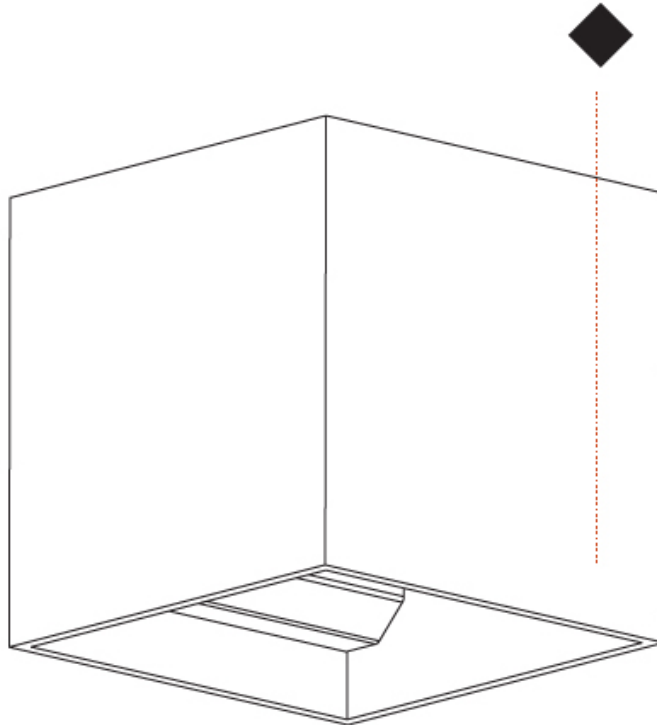

DICE SURFACE

A33252-

PROJECT _____

TYPE _____

SPECIFIER _____

QUANTITY _____

DATE _____