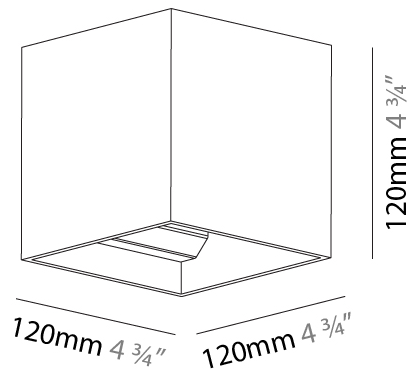

1. To build a product code in our configurator select the specify button on the base model # product page
2. To build a manual product code on this datasheet choose from the options listed below in blue font and add the suffix to the base model #

GENERAL

Series: Dice
Subseries: Dice
Brand: Prolight
Division: Architectural
Mounting Type: Surface
Mounting Location: Wall
Subcategory: Ambient

PHYSICAL

Shape: Cube
Length (mm): 120
Length (in): 4 3/4
Height (mm): 120
Depth (mm): 120
Height (in): 4 3/4
Depth (in): 4 3/4
Light Distribution: Direct / Indirect
Weight (kg): 0.909
Weight (lbs): 2.0

Fixture Finish: [SSR / BKV / CWI / CRY / HAB / UFT / ITA / RUA / FTG / MYG / LOD / PUS / FRO / FUP / KIA / POP / BLS / SPG / MEY / GOH / GUM / CHC / COM / ABZ / JAG / OBR / MOS / ROR](#)
Fixture Material: Aluminum

ELECTRICAL

Lamp Type: LED (Zhaga Standard)
Input Wattage (W): 7.7
Total Output Wattage (W): 7
Dimming: Non-Dimmable
Driver Included: Yes
Driver Location: Integrated
Driver Type: Constant Current
Driver Class: Class 2
Input Voltage (V): 120
Constant Current (MA): 350
Upon Request: Remote: 0-10Vdc Dimming / Phase Dimming @120Vac only / Non-dimming 120/277Vac

LED

Color Temperature (°K): [2700 / 3000 / 3500 / 4000](#)
Max. Delivered Lumen (lm): 220 / 230 / 235 / 240
CRI: >90 CRI
Efficiency (%): 37
Lamp Life (hrs): 50000

OPTICAL

RATINGS AND CERTIFICATIONS

Certified By: Certified for North American Standards
IP rating: IP20