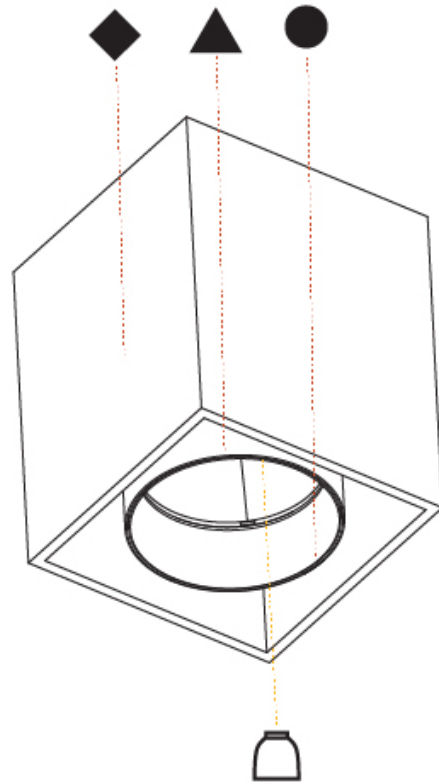

DICE ON SURFACE

A3D106-

PROJECT

TYPE

SPECIFIER

QUANTITY

DATE

A