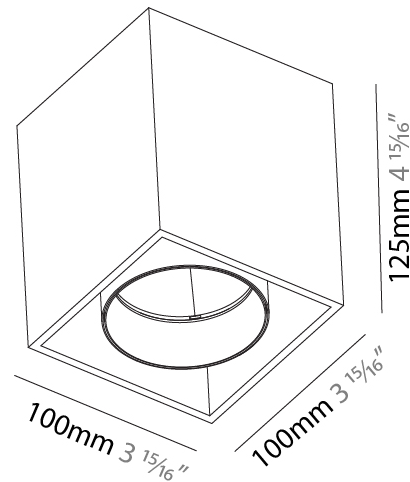

1. To build a product code in our configurator select the specify button on the base model # product page
2. To build a manual product code on this datasheet choose from the options listed below in blue font and add the suffix to the base model #

GENERAL

Series: Dice
Subseries: Dice ON
Brand: Prolicht
Division: Architectural
Mounting Type: Surface
Mounting Location: Ceiling
Subcategory: Ambient

PHYSICAL

Shape: Cube
Length (mm): 100
Length (in): 3 15/16
Width (mm): 100
Width (in): 3 15/16
Height (mm): 125
Height (in): 4 15/16
Light Distribution: Downlight
Weight (kg): 0.87
Weight (lbs): 1.92

Fixture Finish: [SSR / BKV / CWI / CRY / HAB / UFT / ITA / RUA / FTG / MYG / LOD / PUS / FRO / FUP / KIA / POP / BLS / SPG / MEY / GOH / GUM / CHC / COM / ABZ / JAG / OBR / MOS / ROR](#)
Fixture Material: Aluminum Die Cast

ELECTRICAL

Lamp Type: LED (Zhaga Standard)
Input Wattage (W): 10.1
Total Output Wattage (W): 9.25
Dimming: Tri-Mode (Non-Dimming and Phase Dimming (120Vac only) and 0-10V Dimming)
Driver Included: Yes
Driver Location: Integrated
Driver Type: Constant Current - Universal
Driver Class: Class 2
Input Voltage (V): 120 - 277
Constant Current (MA): 250

LED

Color Temperature (°K): 2700 / 3000 / 3500 / 4000
Max. Delivered Lumen (lm): 660 / 680 / 715 / 730
CRI: >90 CRI
Lamp Life (hrs): 50000

OPTICAL

Reflector^o: 14 / 19 / 36

RATINGS AND CERTIFICATIONS

Certified By: Certified for North American Standards
IP rating: IP20