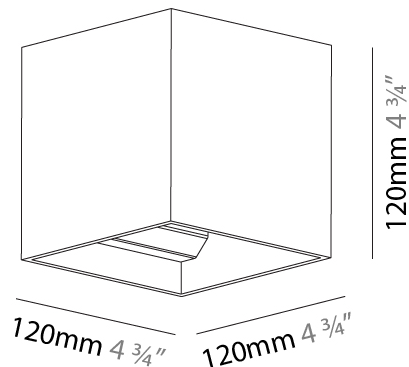

1. To build a product code in our configurator select the specify button on the base model # product page
2. To build a manual product code on this datasheet choose from the options listed below in blue font and add the suffix to the base model #

GENERAL

Series: Dice
Subseries: Dice
Brand: Prolight
Division: Architectural
Mounting Type: Surface
Mounting Location: Wall
Subcategory: Ambient

PHYSICAL

Shape: Cube
Length (mm): 120
Length (in): 4 ¾
Height (mm): 120
Depth (mm): 120
Height (in): 4 ¾
Depth (in): 4 ¾
Light Distribution: Direct / Indirect
Weight (kg): 0.909
Weight (lbs): 2.0

Fixture Finish: [SSR / BKV / CWI / CRY / HAB / UFT / ITA / RUA / FTG / MYG / LOD / PUS / FRO / FUP / KIA / POP / BLS / SPG / MEY / GOH / GUM / CHC / COM / ABZ / JAG / OBR / MOS / ROR](#)
Fixture Material: Aluminum

ELECTRICAL

Lamp Type: LED (Zhaga Standard)
Input Wattage (W): 7.7
Total Output Wattage (W): 7
Dimming: Non-Dimmable
Driver Included: Yes
Driver Location: Integrated
Driver Type: Constant Current
Driver Class: Class 2
Input Voltage (V): 120
Constant Current (MA): 350
Upon Request: Remote: 0-10Vdc Dimming / Phase Dimming @120Vac only / Non-dimming 120/277Vac

LED

Color Temperature (°K): [2700 / 3000 / 3500 / 4000](#)
Max. Delivered Lumen (lm): 220 / 230 / 235 / 240
CRI: >90 CRI
Efficiency (%): 37
Lamp Life (hrs): 50000

OPTICAL

RATINGS AND CERTIFICATIONS

Certified By: Certified for North American Standards
IP rating: IP20