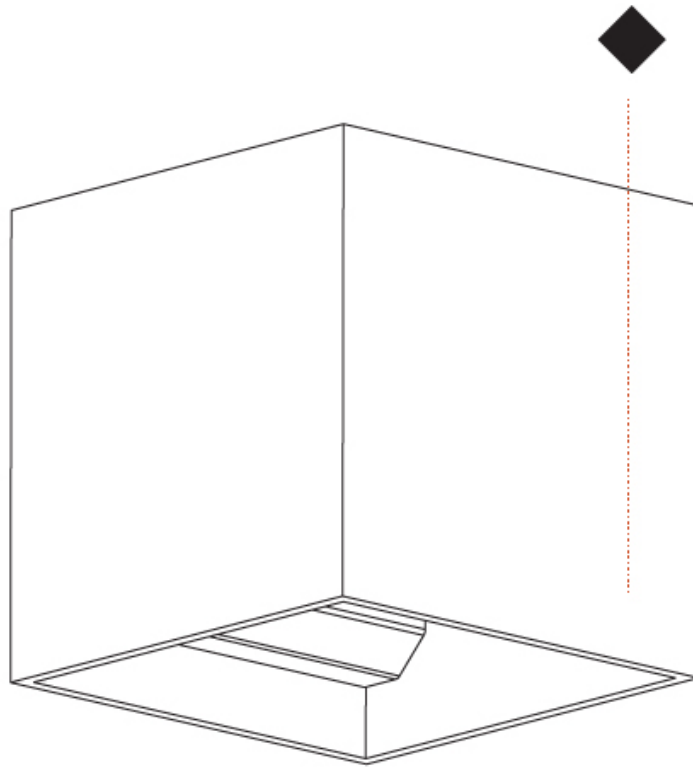

DICE SURFACE

A33255-

PROJECT _____

TYPE _____

SPECIFIER _____

QUANTITY _____

DATE _____