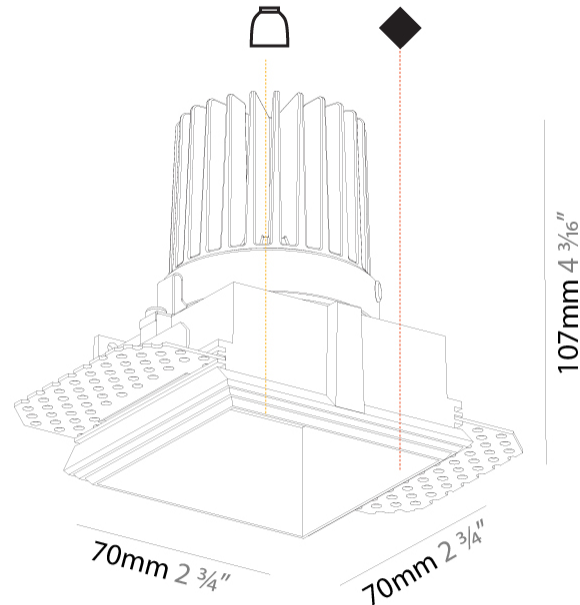

PHYSICAL

Shape: Square
Length (mm): 70
Length (in): 2 ¾
Width (mm): 70
Width (in): 2 ¾
Height (mm): 107
Height (in): 4 ¾
Ceiling Thickness (mm): 10 / 12.5 / 15
Ceiling Thickness (in): 3/8 or 1/2 or 9/16
Min. Recessing Depth (mm): 130
Min. Recessing Depth (in): 5 ¼
Light Distribution: Downlight
Fixture Finish: SSR / BKV / CWI / CRY / HAB / UFT / ITA / RUA / FTG / MYG / LOD / PUS / FRO / FUP / KIA / POP / BLS / SPG / MEY / GOH / GUM / CHC / COM / ABZ / JAG / OBR / MOS / ROR
Fixture Material: Aluminum Die Cast
Cut-out Measurements: 85mm / 3 3/8" x 85mm / 3 3/8"
Upon Request: Unique Ceiling Thickness

ELECTRICAL

Lamp Type: LED (Zhaga Standard)
Input Wattage (W): 14.5
Total Output Wattage (W): 13.4
Dimming: Tri-Mode (Non-Dimming and Phase Dimming (120Vac only) and 0-10V Dimming)
Driver Included: No
Driver Location: Recessed Housing
Driver Type: Constant Current - Universal
Driver Class: Class 2
Housing: See components
Input Voltage (V): 120 - 277
Constant Current (MA): 350

LED

Color Temperature (°K): 2700 / 3000 / 3500 / 4000
Max. Delivered Lumen (lm): 890 / 920 / 970 / 990
CRI: >90 CRI
Upon Request: Special Color Temperature RGB-W Tunable White
Special LED

OPTICAL

Reflector: 20 / 40 / 60
Upon Request: Special Beam Angles

RATINGS AND CERTIFICATIONS

Certified By: Certified for North American Standards
IP rating: IP20