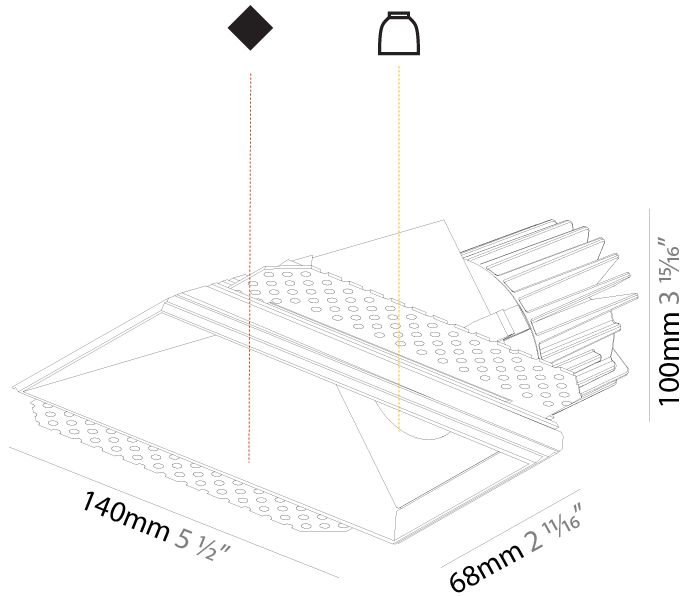

#### PHYSICAL

Shape: Rectangle
Length (mm): 140
Length (in): 5 1/2
Width (mm): 70
Width (in): 2 3/4
Height (mm): 100
Height (in): 3 15/16
Ceiling Thickness (mm): 10 / 12.5 / 15
Ceiling Thickness (in): 3/8 or 1/2 or 9/16
Min. Recessing Depth (mm): 110
Min. Recessing Depth (in): 4 5/16
Light Distribution: Asymmetric
Fixture Finish: SSR / BKV / CWI / CRY / HAB / UFT / ITA / RUA / FTG / MYG / LOD / PUS / FRO / FUP / KIA / POP / BLS / SPG / MEY / GOH / GUM / CHC / COM / ABZ / JAG / OBR / MOS / ROR
Fixture Material: Aluminum Die Cast
Cut-out Measurements: 150mm / 5 7/8" x 85mm / 3 3/8"
Upon Request: Unique Ceiling Thickness

#### RATINGS AND CERTIFICATIONS

Certified By: Certified for North American Standards
IP rating: IP20

150mm x 85mm  
5 7/8" x 3 3/8"

110mm  
4 3/8"

10 | 12 1/2 | 15  
3/8" | 1/2" | 9/16"