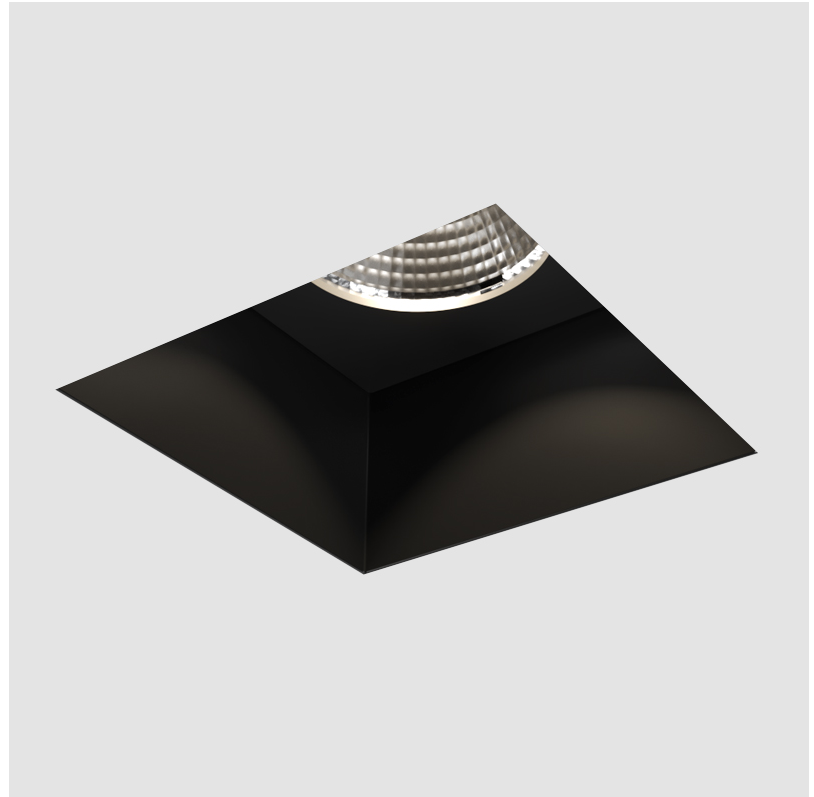

PHYSICAL

Shape: Square
Length (mm): 70
Length (in): 2 ¾
Width (mm): 70
Width (in): 2 ¾
Height (mm): 107
Height (in): 4 ¾
Ceiling Thickness (mm): 10 / 12.5 / 15
Ceiling Thickness (in): 3/8 or 1/2 or 9/16
Min. Recessing Depth (mm): 130
Min. Recessing Depth (in): 5 ¼
Light Distribution: Downlight
Fixture Finish: SSR / BKV / CWI / CRY / HAB / UFT / ITA / RUA / FTG / MYG / LOD / PUS / FRO / FUP / KIA / POP / BLS / SPG / MEY / GOH / GUM / CHC / COM / ABZ / JAG / OBR / MOS / ROR
Fixture Material: Aluminum Die Cast
Cut-out Measurements: 85mm / 3 3/8" x 85mm / 3 3/8"
Upon Request: Unique Ceiling Thickness

ELECTRICAL

Lamp Type: LED (Zhaga Standard)
Input Wattage (W): 14.5
Total Output Wattage (W): 13.4
Dimming: Tri-Mode (Non-Dimming and Phase Dimming (120Vac only) and 0-10V Dimming)
Driver Included: No
Driver Location: Recessed Housing
Driver Type: Constant Current - Universal
Driver Class: Class 2
Housing: See components
Input Voltage (V): 120 - 277
Constant Current (MA): 350

LED

Color Temperature (°K): 2700 / 3000 / 3500 / 4000
Max. Delivered Lumen (lm): 890 / 920 / 970 / 990
CRI: >90 CRI
Upon Request: Special Color Temperature RGB-W Tunable White
Special LED

OPTICAL

Reflector: 20 / 40 / 60
Upon Request: Special Beam Angles

RATINGS AND CERTIFICATIONS

Certified By: Certified for North American Standards
IP rating: IP20