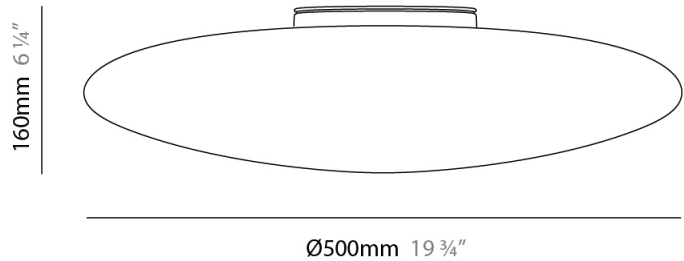

PROJECT
TYPE
SPECIFIER
QUANTITY
DATE

DISCO SURFACE

D82008

base number

1. To build a product code in our configurator select the specify button on the base model # product page
2. To build a manual product code on this datasheet choose from the options listed below in blue font and add the suffix to the base model #

GENERAL

Series: Disco
Brand: Panzeri
Division: Design
Mounting Type: Surface
Mounting Location: Ceiling
Subcategory: Ambient

PHYSICAL

Shape: Abstract
Diameter (mm): 500
Diameter (in): 19 11/16
Height (mm): 160
Height (in): 6 3/16
Light Distribution: Direct
Weight (kg): 3.99
Weight (lbs): 8.79
Diffuser: Matte White Blown Glass
Fixture Finish: WHI
Fixture Material: Glass / Aluminum

ELECTRICAL

Number of Lamps: 2
Lamp Type: LED Retrofit / CFL
Bulb Included: Bulb Not Included
Max. Wattage Per Lamp (W): 7 / 15
Lamp Base: E26
Input Voltage (V): 120
Upon Request: 277Vac / GU24

LED

OPTICAL

RATINGS AND CERTIFICATIONS

Certified By: Certified for North American Standards
IP rating: IP20