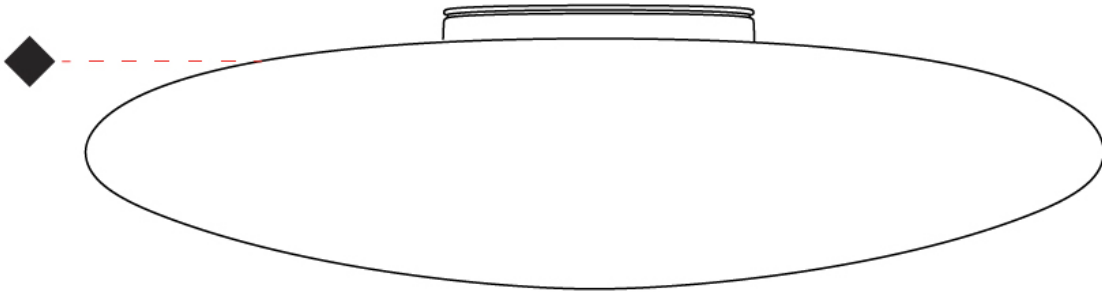

DISCO SURFACE

D82007

PROJECT

TYPE

SPECIFIER

QUANTITY

DATE