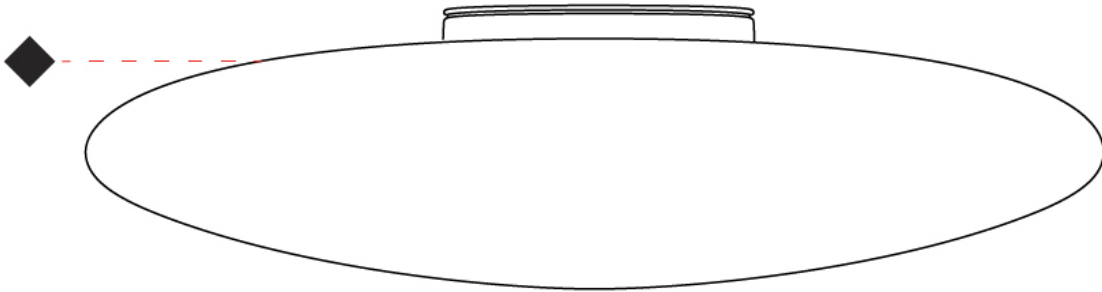

DISCO SURFACE

D82006

PROJECT _____

TYPE _____

SPECIFIER _____

QUANTITY _____

DATE _____