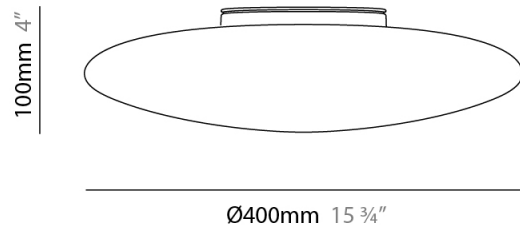

PROJECT	_____
TYPE	_____
SPECIFIER	_____
QUANTITY	_____
DATE	_____

DISCO SURFACE

D82007

base number

1. To build a product code in our configurator select the specify button on the base model # product page
2. To build a manual product code on this datasheet choose from the options listed below in blue font and add the suffix to the base model #

GENERAL

Series: Disco
Brand: Panzeri
Division: Design
Mounting Type: Surface
Mounting Location: Ceiling
Subcategory: Ambient

PHYSICAL

Shape: Abstract
Diameter (mm): 400
Diameter (in): 15 3/4
Height (mm): 100
Height (in): 3 15/16
Light Distribution: Direct
Weight (kg): 2.63
Weight (lbs): 5.79
Diffuser: Matte White Blown Glass
Fixture Finish: WHI
Fixture Material: Glass / Aluminum

ELECTRICAL

Number of Lamps: 2
Lamp Type: LED Retrofit / CFL
Bulb Included: Bulb Not Included
Max. Wattage Per Lamp (W): 7 / 15
Lamp Base: E26
Input Voltage (V): 120
Upon Request: 277Vac / GU24

LED

OPTICAL

RATINGS AND CERTIFICATIONS

Certified By: Certified for North American Standards
IP rating: IP20