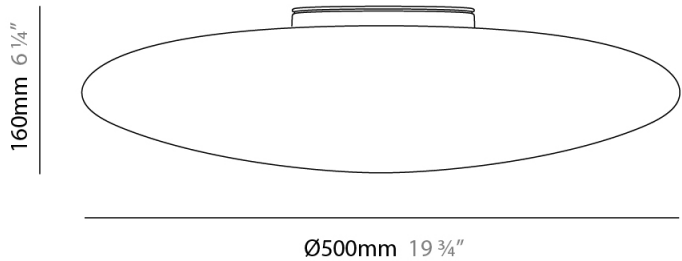

PROJECT	_____
TYPE	_____
SPECIFIER	_____
QUANTITY	_____
DATE	_____

DISCO SURFACE

D82008

base number

1. To build a product code in our configurator select the specify button on the base model # product page
2. To build a manual product code on this datasheet choose from the options listed below in blue font and add the suffix to the base model #

GENERAL

Series: Disco
Brand: Panzeri
Division: Design
Mounting Type: Surface
Mounting Location: Ceiling
Subcategory: Ambient

PHYSICAL

Shape: Abstract
Diameter (mm): 500
Diameter (in): 19 11/16
Height (mm): 160
Height (in): 6 3/16
Light Distribution: Direct
Weight (kg): 3.99
Weight (lbs): 8.79
Diffuser: Matte White Blown Glass
Fixture Finish: WHI
Fixture Material: Glass / Aluminum

ELECTRICAL

Number of Lamps: 2
Lamp Type: LED Retrofit / CFL
Bulb Included: Bulb Not Included
Max. Wattage Per Lamp (W): 7 / 15
Lamp Base: E26
Input Voltage (V): 120
Upon Request: 277Vac / GU24

LED

OPTICAL

RATINGS AND CERTIFICATIONS

Certified By: Certified for North American Standards
IP rating: IP20