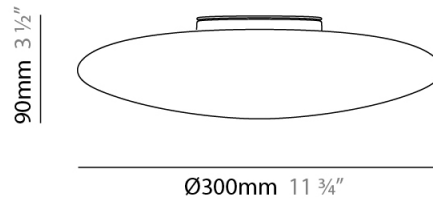

DISCO SURFACE

D82006

base number

1. To build a product code in our configurator select the specify button on the base model # product page
2. To build a manual product code on this datasheet choose from the options listed below in blue font and add the suffix to the base model #

GENERAL

Series: Disco
Brand: Panzeri
Division: Design
Mounting Type: Surface
Mounting Location: Ceiling
Subcategory: Ambient

PHYSICAL

Shape: Abstract
Diameter (mm): 300
Diameter (in): 11 ¹³/₁₆
Height (mm): 90
Height (in): 3 ⁹/₁₆
Light Distribution: Direct
Weight (kg): 1.37
Weight (lbs): 3.02
Diffuser: Matte White Blown Glass
Fixture Finish: WHI
Fixture Material: Glass / Aluminum

ELECTRICAL

Number of Lamps: 1
Lamp Type: LED Retrofit / CFL
Bulb Included: Bulb Not Included
Max. Wattage Per Lamp (W): 7 / 15
Lamp Base: E26
Input Voltage (V): 120
Upon Request: 277Vac / GU24

LED

OPTICAL

RATINGS AND CERTIFICATIONS

Certified By: Certified for North American Standards
IP rating: IP20