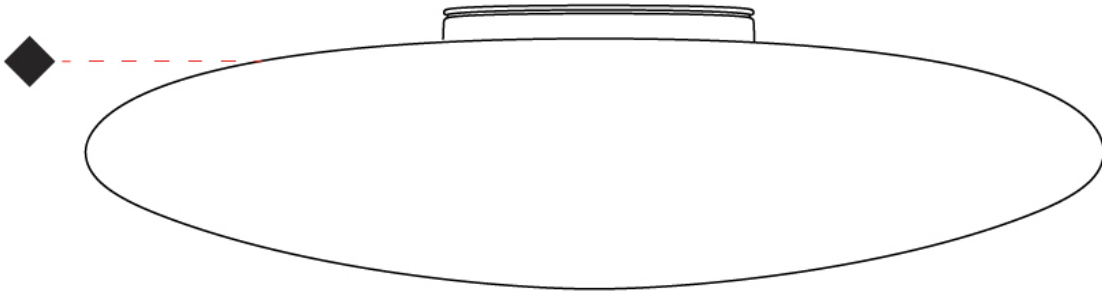

DATE

PROJECT

TYPE

SPECIFIER

QUANTITY

DATE

Fixture Finish

White - WHI