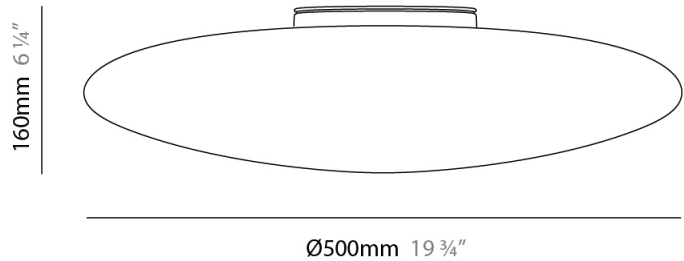

PROJECT	_____
TYPE	_____
SPECIFIER	_____
QUANTITY	_____
DATE	_____

DISCO SURFACE

D82008

base number

1. To build a product code in our configurator select the specify button on the base model # product page
2. To build a manual product code on this datasheet choose from the options listed below in blue font and add the suffix to the base model #

GENERAL

Series: Disco
Brand: Panzeri
Division: Design
Mounting Type: Surface
Mounting Location: Ceiling
Subcategory: Ambient

PHYSICAL

Shape: Abstract
Diameter (mm): 500
Diameter (in): 19 11/16
Height (mm): 160
Height (in): 6 3/16
Light Distribution: Direct
Weight (kg): 3.99
Weight (lbs): 8.79
Diffuser: Matte White Blown Glass
Fixture Finish: WHI
Fixture Material: Glass / Aluminum

ELECTRICAL

Number of Lamps: 2
Lamp Type: LED Retrofit / CFL
Bulb Included: Bulb Not Included
Max. Wattage Per Lamp (W): 7 / 15
Lamp Base: E26
Input Voltage (V): 120
Upon Request: 277Vac / GU24

LED

OPTICAL

RATINGS AND CERTIFICATIONS

Certified By: Certified for North American Standards
IP rating: IP20