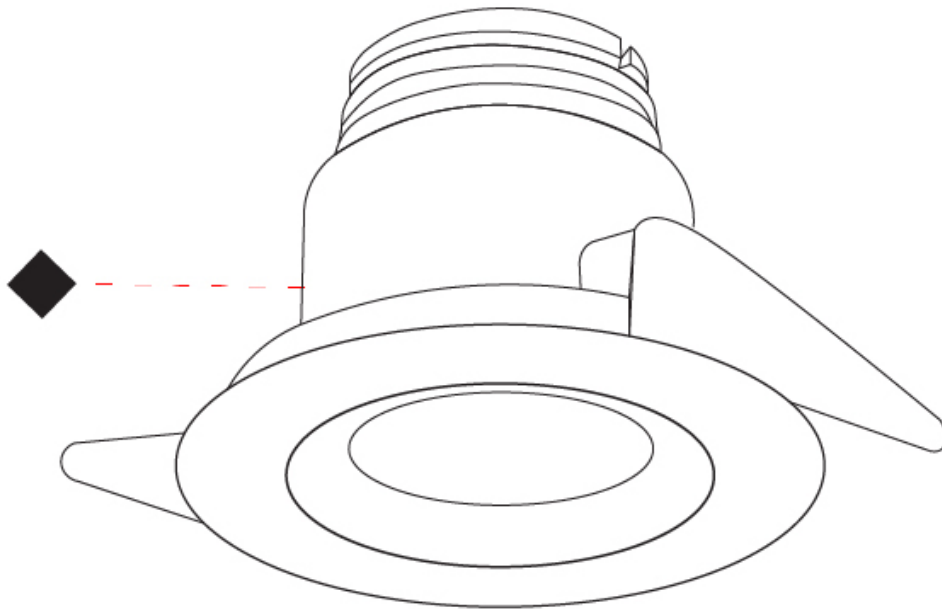

DISCRETO D RECESSED

A1250001-

PROJECT _____

TYPE _____

SPECIFIER _____

QUANTITY _____

DATE _____