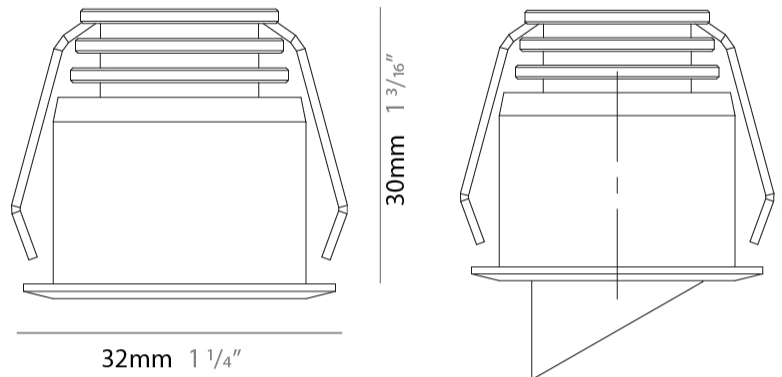

1. To build a product code in our configurator select the specify button on the base model # product page
2. To build a manual product code on this datasheet choose from the options listed below in blue font and add the suffix to the base model #

GENERAL

Series: Discreto
Subseries: Discreto
Partner: Zaneen
Division: Architectural
Installation: Recessed
Product Type: Downlight
Mounting Location: Ceiling
Light Distribution: Downlight

PHYSICAL

Aperture Sizes - Downlights: 1"
Shape: Round
Diameter (mm): 32
Diameter (in): 1 1/4"
Height (mm): 40
Height (in): 1 9/16"
Weight (kg): 0.03
Weight (lbs): 0.07
Diffuser: Extra clear tempered glass
Fixture Finish: WHI / BLK
Fixture Material: Aluminum
Cable Details: 200mm cable 2x0.5 mm2
Upon Request: Finishes: Natural Anodized Aluminum

ELECTRICAL

Lamp Type: LED
Input Wattage (W): 2.48
Total Output Wattage (W): 1.49
Dimming: Non-Dimming / Phase Dimming (120Vac only) / 0-10V Dimming
Driver Included: No
Driver Location: Remote
Driver Type: Constant Current - 120 / 277Vac
Driver Class: Class 2
Input Voltage (V): 120 - 277
Constant Current (MA): 500

LED

Number of LEDs: 1
Color Temperature (°K): 2200 / 2700 / 3000 / 4000
Max. Delivered Lumen (lm): 127
CRI: >90 CRI
Lamp Life (hrs): 100000

OPTICAL

Optic°: 10 / 23 / 43 / 70 / 10x40

RATINGS AND CERTIFICATIONS

Certified By: Certified for North American Standards
IP rating: IP40
Bug Rating: B0 U0 G0