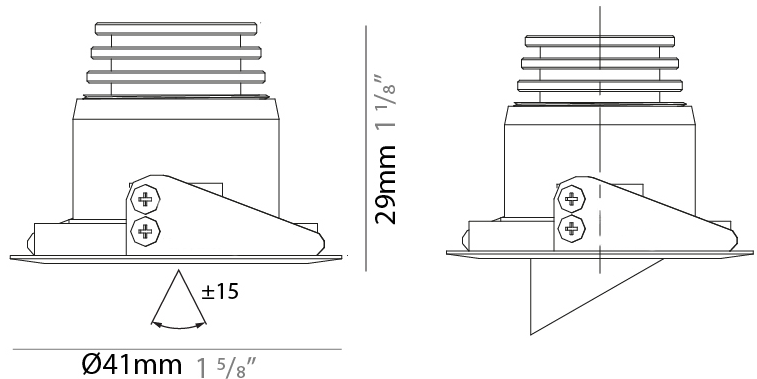

1. To build a product code in our configurator select the specify button on the base model # product page
2. To build a manual product code on this datasheet choose from the options listed below in blue font and add the suffix to the base model #

GENERAL

Series: Discreto
Subseries: Discreto D
Partner: Zaneen
Division: Architectural
Installation: Recessed
Product Type: Downlight
Mounting Location: Ceiling
Light Distribution: Downlight

PHYSICAL

Aperture Sizes - Downlights: 1"
Shape: Round
Diameter (mm): 41
Diameter (in): 1 ⁵/₈
Height (mm): 40
Height (in): 1 ⁹/₁₆
Weight (kg): 0.04
Weight (lbs): 0.09
Diffuser: Extra clear tempered glass
Fixture Finish: WHI / BLK
Fixture Material: Aluminum
Cable Details: 200mm cable 2x0.5 mm2
Upon Request: Finishes: Natural Anodized Aluminum

ELECTRICAL

Lamp Type: LED
Input Wattage (W): 2.48
Total Output Wattage (W): 1.49
Dimming: Non-Dimming / Phase Dimming (120Vac only) / 0-10V Dimming
Driver Included: No
Driver Location: Remote
Driver Type: Constant Current - 120 / 277Vac
Driver Class: Class 2
Input Voltage (V): 120 - 277
Constant Current (MA): 500

LED

Number of LEDs: 1
Color Temperature (°K): 2200 / 2700 / 3000 / 4000
Max. Delivered Lumen (lm): 127
CRI: >90 CRI
Lamp Life (hrs): 100000

OPTICAL

Optic°: 10 / 23 / 43 / 70 / 10x40

RATINGS AND CERTIFICATIONS

Certified By: Certified for North American Standards
IP rating: IP40
Bug Rating: B0 U0 G0

PROJECT
TYPE
SPECIFIER
QUANTITY
DATE