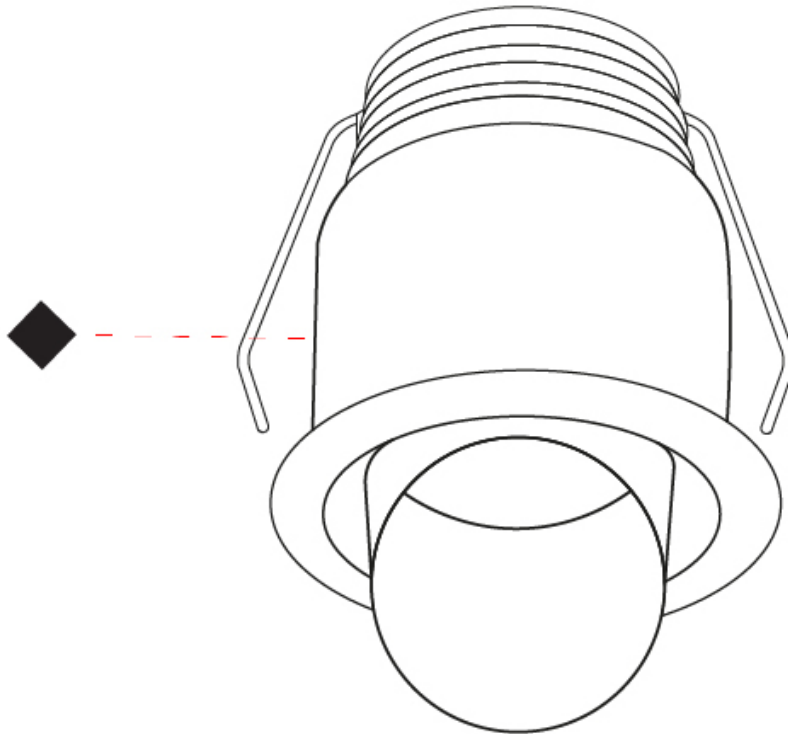

DISCRETO RECESSED

A1250000-

PROJECT

TYPE

SPECIFIER

QUANTITY

DATE

A