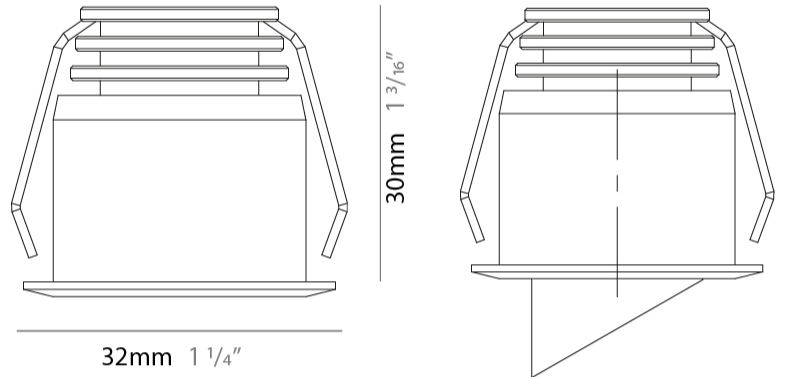

1. To build a product code in our configurator select the specify button on the base model # product page
2. To build a manual product code on this datasheet choose from the options listed below in blue font and add the suffix to the base model #

GENERAL

Series: Discreto
Subseries: Discreto
Partner: Zaneen
Division: Architectural
Installation: Recessed
Product Type: Downlight
Mounting Location: Ceiling
Light Distribution: Downlight

PHYSICAL

Aperture Sizes - Downlights: 1"
Shape: Round
Diameter (mm): 32
Diameter (in): 1 1/4"
Height (mm): 40
Height (in): 1 9/16"
Weight (kg): 0.03
Weight (lbs): 0.07
Diffuser: Extra clear tempered glass
Fixture Finish: WHI / BLK
Fixture Material: Aluminum
Cable Details: 200mm cable 2x0.5 mm2
Upon Request: Finishes: Natural Anodized Aluminum

ELECTRICAL

Lamp Type: LED
Input Wattage (W): 2.48
Total Output Wattage (W): 1.49
Dimming: Non-Dimming / Phase Dimming (120Vac only) / 0-10V Dimming
Driver Included: No
Driver Location: Remote
Driver Type: Constant Current - 120 / 277Vac
Driver Class: Class 2
Input Voltage (V): 120 - 277
Constant Current (MA): 500

LED

Number of LEDs: 1
Color Temperature (°K): 2200 / 2700 / 3000 / 4000
Max. Delivered Lumen (lm): 127
CRI: >90 CRI
Lamp Life (hrs): 100000

OPTICAL

Optic°: 10 / 23 / 43 / 70 / 10x40

RATINGS AND CERTIFICATIONS

Certified By: Certified for North American Standards
IP rating: IP40
Bug Rating: B0 U0 G0