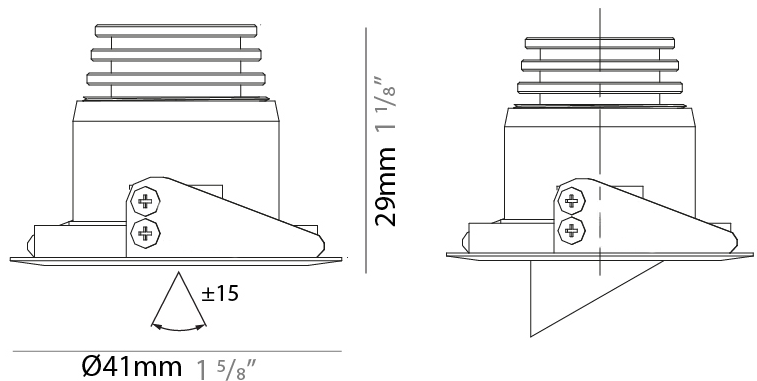

GENERAL

Series: Discreto
Subseries: Discreto D
Partner: Zaneen
Division: Architectural
Installation: Recessed
Product Type: Downlight
Mounting Location: Ceiling
Light Distribution: Downlight

PHYSICAL

Aperture Sizes - Downlights: 1"
Shape: Round
Diameter (mm): 41
Diameter (in): 1 ⁵/₈
Height (mm): 40
Height (in): 1 ⁹/₁₆
Weight (kg): 0.04
Weight (lbs): 0.09
Diffuser: Extra clear tempered glass
Fixture Finish: WHI / BLK
Fixture Material: Aluminum
Cable Details: 200mm cable 2x0.5 mm2
Upon Request: Finishes: Natural Anodized Aluminum

ELECTRICAL

Lamp Type: LED
Input Wattage (W): 2.48
Total Output Wattage (W): 1.49
Dimming: Non-Dimming / Phase Dimming (120Vac only) / 0-10V Dimming
Driver Included: No
Driver Location: Remote
Driver Type: Constant Current - 120 / 277Vac
Driver Class: Class 2
Input Voltage (V): 120 - 277
Constant Current (MA): 500

LED

Number of LEDs: 1
Color Temperature (°K): 2200 / 2700 / 3000 / 4000
Max. Delivered Lumen (lm): 127
CRI: >90 CRI
Lamp Life (hrs): 100000

OPTICAL

Optic°: 10 / 23 / 43 / 70 / 10x40

RATINGS AND CERTIFICATIONS

Certified By: Certified for North American Standards
IP rating: IP40
Bug Rating: B0 U0 G0

PROJECT _____
TYPE _____
SPECIFIER _____
QUANTITY _____
DATE _____