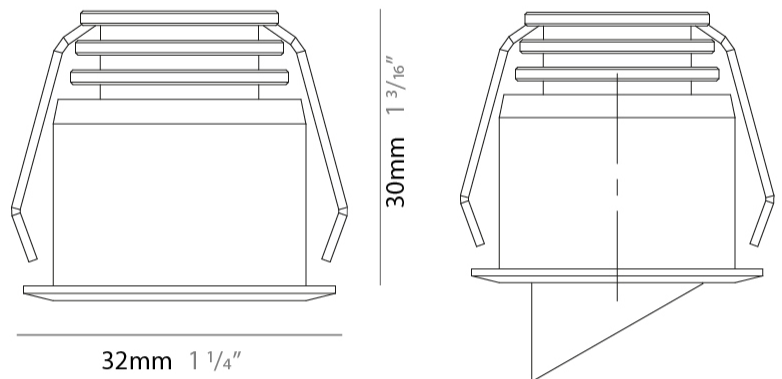

1. To build a product code in our configurator select the specify button on the base model # product page
2. To build a manual product code on this datasheet choose from the options listed below in blue font and add the suffix to the base model #

GENERAL

Series: Discreto
Subseries: Discreto
Partner: Zaneen
Division: Architectural
Installation: Recessed
Product Type: Downlight
Mounting Location: Ceiling
Light Distribution: Downlight

PHYSICAL

Aperture Sizes - Downlights: 1"
Shape: Round
Diameter (mm): 32
Diameter (in): 1 1/4
Height (mm): 40
Height (in): 1 9/16
Weight (kg): 0.03
Weight (lbs): 0.07
Diffuser: Extra clear tempered glass
Fixture Finish: WHI / BLK
Fixture Material: Aluminum
Cable Details: 200mm cable 2x0.5 mm2
Upon Request: Finishes: Natural Anodized Aluminum

ELECTRICAL

Lamp Type: LED
Input Wattage (W): 2.48
Total Output Wattage (W): 1.49
Dimming: Non-Dimming / Phase Dimming (120Vac only) / 0-10V Dimming
Driver Included: No
Driver Location: Remote
Driver Type: Constant Current - 120 / 277Vac
Driver Class: Class 2
Input Voltage (V): 120 - 277
Constant Current (MA): 500

LED

Number of LEDs: 1
Color Temperature (°K): 2200 / 2700 / 3000 / 4000
Max. Delivered Lumen (lm): 127
CRI: >90 CRI
Lamp Life (hrs): 100000

OPTICAL

Optic°: 10 / 23 / 43 / 70 / 10x40

RATINGS AND CERTIFICATIONS

Certified By: Certified for North American Standards
IP rating: IP40
Bug Rating: B0 U0 G0