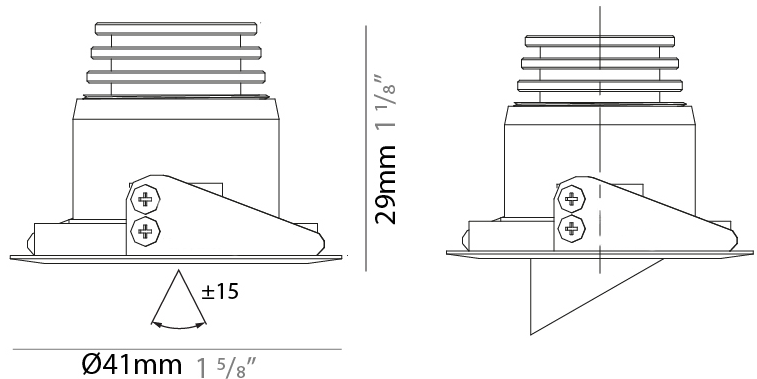

1. To build a product code in our configurator select the specify button on the base model # product page
2. To build a manual product code on this datasheet choose from the options listed below in blue font and add the suffix to the base model #

GENERAL

Series: Discreto
Subseries: Discreto D
Partner: Zaneen
Division: Architectural
Installation: Recessed
Product Type: Downlight
Mounting Location: Ceiling
Light Distribution: Downlight

PHYSICAL

Aperture Sizes - Downlights: 1"
Shape: Round
Diameter (mm): 41
Diameter (in): 1 ⁵/₈
Height (mm): 40
Height (in): 1 ⁹/₁₆
Weight (kg): 0.04
Weight (lbs): 0.09
Diffuser: Extra clear tempered glass
Fixture Finish: WHI / BLK
Fixture Material: Aluminum
Cable Details: 200mm cable 2x0.5 mm2
Upon Request: Finishes: Natural Anodized Aluminum

ELECTRICAL

Lamp Type: LED
Input Wattage (W): 2.48
Total Output Wattage (W): 1.49
Dimming: Non-Dimming / Phase Dimming (120Vac only) / 0-10V Dimming
Driver Included: No
Driver Location: Remote
Driver Type: Constant Current - 120 / 277Vac
Driver Class: Class 2
Input Voltage (V): 120 - 277
Constant Current (MA): 500

LED

Number of LEDs: 1
Color Temperature (°K): 2200 / 2700 / 3000 / 4000
Max. Delivered Lumen (lm): 127
CRI: >90 CRI
Lamp Life (hrs): 100000

OPTICAL

Optic°: 10 / 23 / 43 / 70 / 10x40

RATINGS AND CERTIFICATIONS

Certified By: Certified for North American Standards
IP rating: IP40
Bug Rating: B0 U0 G0

PROJECT	
TYPE	
SPECIFIER	
QUANTITY	
DATE