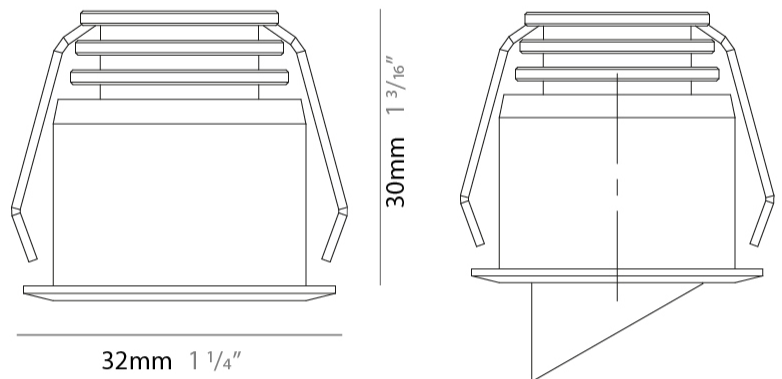

1. To build a product code in our configurator select the specify button on the base model # product page
2. To build a manual product code on this datasheet choose from the options listed below in blue font and add the suffix to the base model #

GENERAL

Series: Discreto
Subseries: Discreto
Partner: Zaneen
Division: Architectural
Installation: Recessed
Product Type: Downlight
Mounting Location: Ceiling
Light Distribution: Downlight

PHYSICAL

Aperture Sizes - Downlights: 1"
Shape: Round
Diameter (mm): 32
Diameter (in): 1 1/4"
Height (mm): 40
Height (in): 1 9/16"
Weight (kg): 0.03
Weight (lbs): 0.07
Diffuser: Extra clear tempered glass
Fixture Finish: WHI / BLK
Fixture Material: Aluminum
Cable Details: 200mm cable 2x0.5 mm2
Upon Request: Finishes: Natural Anodized Aluminum

ELECTRICAL

Lamp Type: LED
Input Wattage (W): 2.48
Total Output Wattage (W): 1.49
Dimming: Non-Dimming / Phase Dimming (120Vac only) / 0-10V Dimming
Driver Included: No
Driver Location: Remote
Driver Type: Constant Current - 120 / 277Vac
Driver Class: Class 2
Input Voltage (V): 120 - 277
Constant Current (MA): 500

LED

Number of LEDs: 1
Color Temperature (°K): 2200 / 2700 / 3000 / 4000
Max. Delivered Lumen (lm): 127
CRI: >90 CRI
Lamp Life (hrs): 100000

OPTICAL

Optic°: 10 / 23 / 43 / 70 / 10x40

RATINGS AND CERTIFICATIONS

Certified By: Certified for North American Standards
IP rating: IP40
Bug Rating: B0 U0 G0