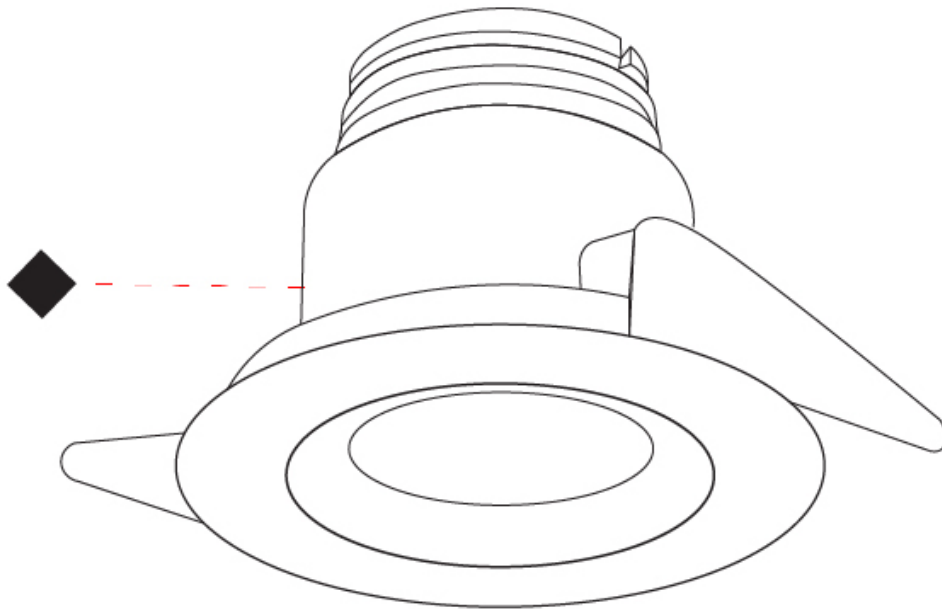

DISCRETO D RECESSED

A1250001-

PROJECT

TYPE

SPECIFIER

QUANTITY

DATE