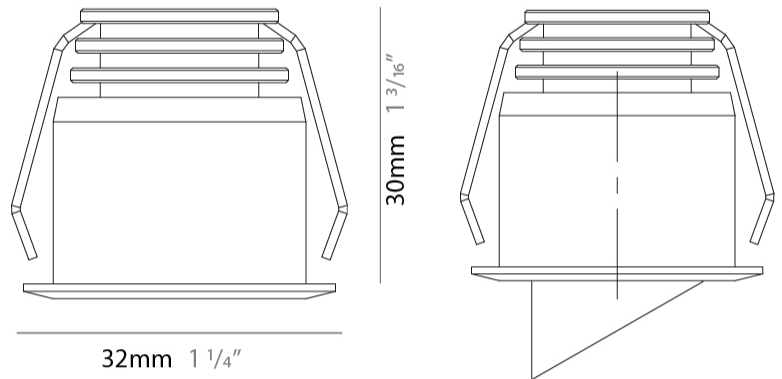

1. To build a product code in our configurator select the specify button on the base model # product page
2. To build a manual product code on this datasheet choose from the options listed below in blue font and add the suffix to the base model #

GENERAL

Series: Discreto
Subseries: Discreto
Partner: Zaneen
Division: Architectural
Installation: Recessed
Product Type: Downlight
Mounting Location: Ceiling
Light Distribution: Downlight

PHYSICAL

Aperture Sizes - Downlights: 1"
Shape: Round
Diameter (mm): 32
Diameter (in): 1 1/4
Height (mm): 40
Height (in): 1 9/16
Weight (kg): 0.03
Weight (lbs): 0.07
Diffuser: Extra clear tempered glass
Fixture Finish: WHI / BLK
Fixture Material: Aluminum
Cable Details: 200mm cable 2x0.5 mm2
Upon Request: Finishes: Natural Anodized Aluminum

ELECTRICAL

Lamp Type: LED
Input Wattage (W): 2.48
Total Output Wattage (W): 1.49
Dimming: Non-Dimming / Phase Dimming (120Vac only) / 0-10V Dimming
Driver Included: No
Driver Location: Remote
Driver Type: Constant Current - 120 / 277Vac
Driver Class: Class 2
Input Voltage (V): 120 - 277
Constant Current (MA): 500

LED

Number of LEDs: 1
Color Temperature (°K): 2200 / 2700 / 3000 / 4000
Max. Delivered Lumen (lm): 127
CRI: >90 CRI
Lamp Life (hrs): 100000

OPTICAL

Optic°: 10 / 23 / 43 / 70 / 10x40

RATINGS AND CERTIFICATIONS

Certified By: Certified for North American Standards
IP rating: IP40
Bug Rating: B0 U0 G0