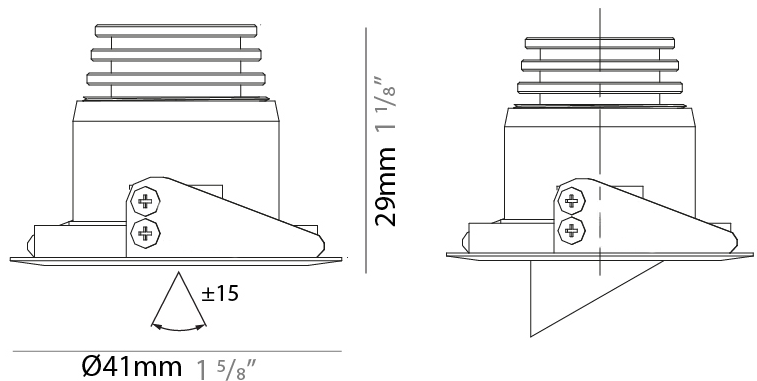

1. To build a product code in our configurator select the specify button on the base model # product page
2. To build a manual product code on this datasheet choose from the options listed below in blue font and add the suffix to the base model #

GENERAL

Series: Discreto
Subseries: Discreto D
Partner: Zaneen
Division: Architectural
Installation: Recessed
Product Type: Downlight
Mounting Location: Ceiling
Light Distribution: Downlight

PHYSICAL

Aperture Sizes - Downlights: 1"
Shape: Round
Diameter (mm): 41
Diameter (in): 1 ⁵/₈
Height (mm): 40
Height (in): 1 ⁹/₁₆
Weight (kg): 0.04
Weight (lbs): 0.09
Diffuser: Extra clear tempered glass
Fixture Finish: WHI / BLK
Fixture Material: Aluminum
Cable Details: 200mm cable 2x0.5 mm2
Upon Request: Finishes: Natural Anodized Aluminum

ELECTRICAL

Lamp Type: LED
Input Wattage (W): 2.48
Total Output Wattage (W): 1.49
Dimming: Non-Dimming / Phase Dimming (120Vac only) / 0-10V Dimming
Driver Included: No
Driver Location: Remote
Driver Type: Constant Current - 120 / 277Vac
Driver Class: Class 2
Input Voltage (V): 120 - 277
Constant Current (MA): 500

LED

Number of LEDs: 1
Color Temperature (°K): 2200 / 2700 / 3000 / 4000
Max. Delivered Lumen (lm): 127
CRI: >90 CRI
Lamp Life (hrs): 100000

OPTICAL

Optic°: 10 / 23 / 43 / 70 / 10x40

RATINGS AND CERTIFICATIONS

Certified By: Certified for North American Standards
IP rating: IP40
Bug Rating: B0 U0 G0