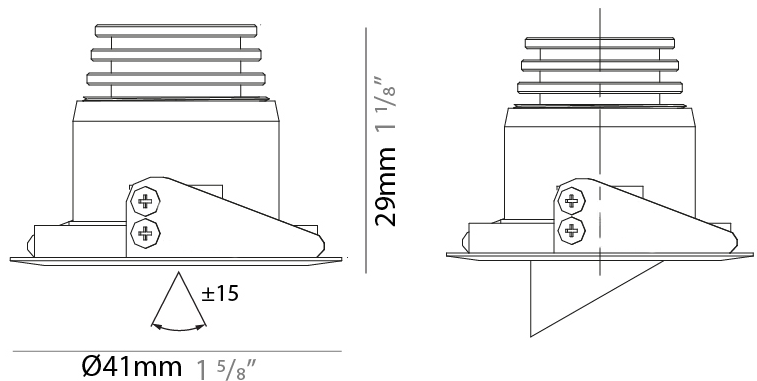

1. To build a product code in our configurator select the specify button on the base model # product page
2. To build a manual product code on this datasheet choose from the options listed below in blue font and add the suffix to the base model #

GENERAL

Series: Discreto
Subseries: Discreto D
Partner: Zaneen
Division: Architectural
Installation: Recessed
Product Type: Downlight
Mounting Location: Ceiling
Light Distribution: Downlight

PHYSICAL

Aperture Sizes - Downlights: 1"
Shape: Round
Diameter (mm): 41
Diameter (in): 1 5/8
Height (mm): 40
Height (in): 1 9/16
Weight (kg): 0.04
Weight (lbs): 0.09
Diffuser: Extra clear tempered glass
Fixture Finish: WHI / BLK
Fixture Material: Aluminum
Cable Details: 200mm cable 2x0.5 mm2
Upon Request: Finishes: Natural Anodized Aluminum

ELECTRICAL

Lamp Type: LED
Input Wattage (W): 2.48
Total Output Wattage (W): 1.49
Dimming: Non-Dimming / Phase Dimming (120Vac only) / 0-10V Dimming
Driver Included: No
Driver Location: Remote
Driver Type: Constant Current - 120 / 277Vac
Driver Class: Class 2
Input Voltage (V): 120 - 277
Constant Current (MA): 500

LED

Number of LEDs: 1
Color Temperature (°K): 2200 / 2700 / 3000 / 4000
Max. Delivered Lumen (lm): 127
CRI: >90 CRI
Lamp Life (hrs): 100000

OPTICAL

Optic°: 10 / 23 / 43 / 70 / 10x40

RATINGS AND CERTIFICATIONS

Certified By: Certified for North American Standards
IP rating: IP40
Bug Rating: B0 U0 G0