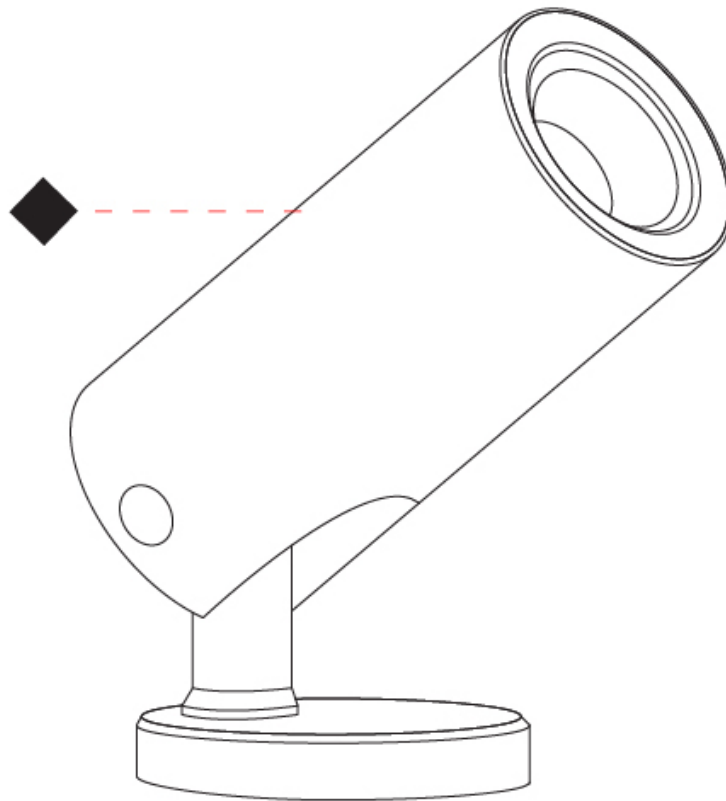

DIVERSI 40 SURFACE

E12F0002-

PROJECT

TYPE

SPECIFIER

QUANTITY

DATE

E