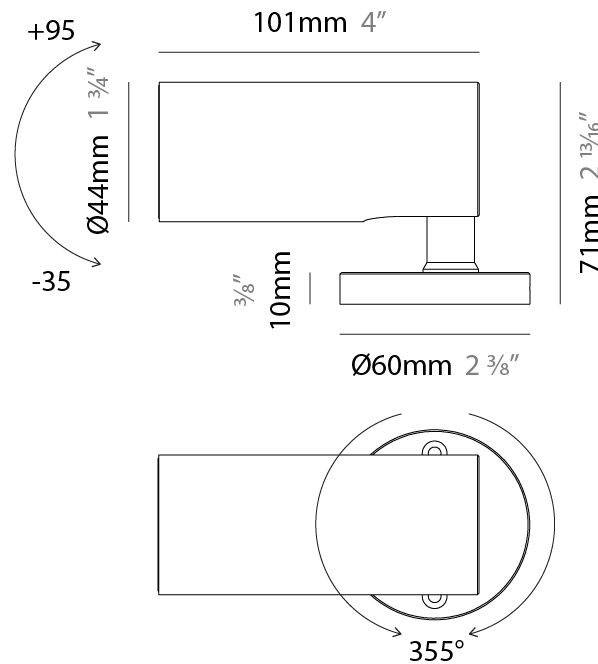

GENERAL

Series: Diversi
Subseries: Diversi 40
Partner: Zaneen
Division: Exterior
Installation: Surface
Product Type: Flood
Mounting Location: Above Ground
Light Distribution: Adjustable

PHYSICAL

Shape: Cylinder
Diameter (mm): 44
Diameter (in): 1 3/4
Height (mm): 101
Height (in): 4
Weight (kg): 0.27
Weight (lbs): 0.59
Installation Requirement: Surface mounted / Spike / Tree strap
Diffuser: Extra clear tempered / Frosted glass 3mm
Fixture Finish: ANA / ANB / ASB / PSB
Fixture Material: Anodized Aluminum 6026 / Machined Aged Brass
Cable Details: 350mm NS20N PCP 2x0.5 mm2

ELECTRICAL

Lamp Type: LED
Total Output Wattage (W): 3.6
Dimming: Non-Dimming / 0-10V / DALI
Driver Included: No
Driver Location: Remote
Driver Type: Constant Voltage - Universal
Driver Class: Class 2
Input Voltage (V): 120 - 277
Output Voltage (V): 24

LED

Number of LEDs: 1
Color Temperature (°K): 2200 / 2700 / 3000 / 4000
Nominal Lumen (lm): 173 / 233 / 283 / 343
CRI: >90 CRI
Lamp Life (hrs): 100000

OPTICAL

Optic°: 10 / 23 / 43 / 10x40 / 40x10
Beam Angle: Narrow / Medium / Wide / Elliptical
Adjustability: Rotational 355°

RATINGS AND CERTIFICATIONS

Certified By: Certified for North American Standards
IP rating: IP66
IK Rating: IK07