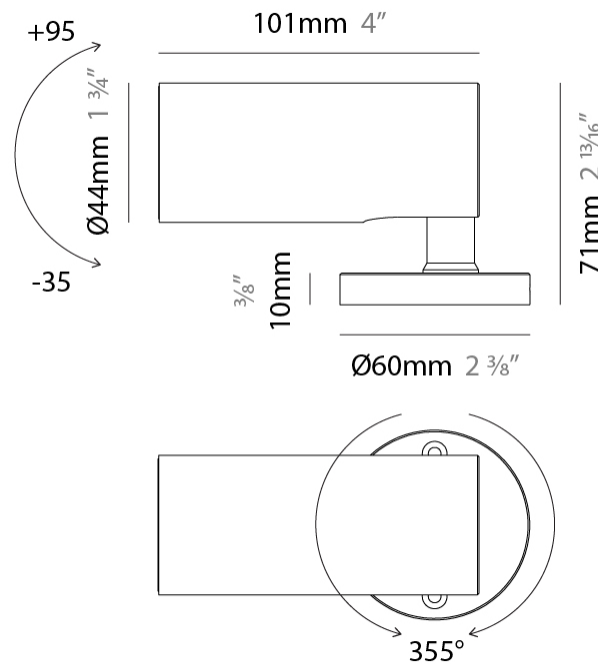

GENERAL

Series: Diversi
Subseries: Diversi 40
Partner: Zaneen
Division: Exterior
Installation: Surface
Product Type: Flood
Mounting Location: Above Ground
Light Distribution: Adjustable

PHYSICAL

Shape: Cylinder
Diameter (mm): 44
Diameter (in): 1 3/4
Height (mm): 101
Height (in): 4
Weight (kg): 0.27
Weight (lbs): 0.59
Installation Requirement: Surface mounted / Spike / Tree strap
Diffuser: Extra clear tempered / Frosted glass 3mm
Fixture Finish: ANA / ANB / ASB / PSB
Fixture Material: Anodized Aluminum 6026 / Machined Aged Brass
Cable Details: 350mm NS20N PCP 2x0.5 mm2

ELECTRICAL

Lamp Type: LED
Total Output Wattage (W): 2.6
Dimming: Non-Dimming / 0-10V / DALI
Driver Included: No
Driver Location: Remote
Driver Type: Constant Voltage - Universal
Driver Class: Class 2
Input Voltage (V): 120 - 277
Output Voltage (V): 24

LED

Number of LEDs: 1
Color Temperature (°K): 2200 / 2700 / 3000 / 4000
Nominal Lumen (lm): 110 / 160 / 210 / 270
CRI: >90 CRI
Lamp Life (hrs): 100000

OPTICAL

Optic°: 10 / 23 / 43 / 10x40 / 40x10
Beam Angle: Narrow / Medium / Wide / Elliptical
Adjustability: Rotational 355°

RATINGS AND CERTIFICATIONS

Certified By: Certified for North American Standards
IP rating: IP66
IK Rating: IK07