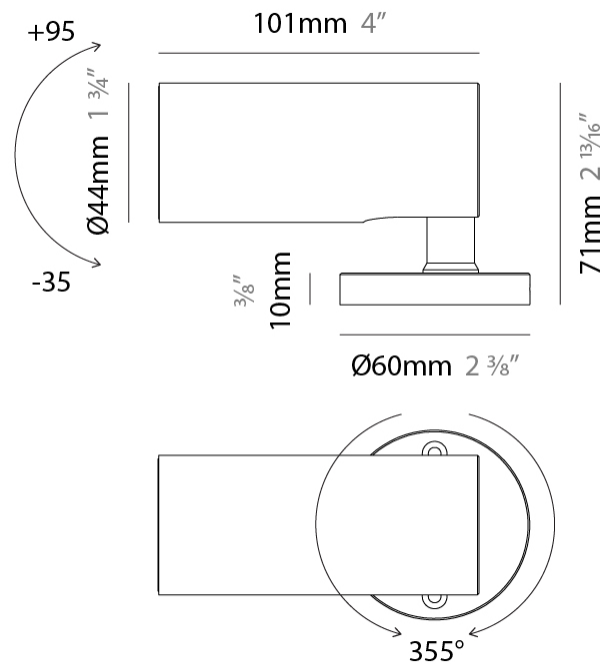

GENERAL

Series: Diversi
Subseries: Diversi 40
Partner: Zaneen
Division: Exterior
Installation: Surface
Product Type: Flood
Mounting Location: Above Ground
Light Distribution: Adjustable

PHYSICAL

Shape: Cylinder
Diameter (mm): 44
Diameter (in): 1 3/4
Height (mm): 101
Height (in): 4
Weight (kg): 0.27
Weight (lbs): 0.59
Installation Requirement: Surface mounted / Spike / Tree strap
Diffuser: Extra clear tempered / Frosted glass 3mm
Fixture Finish: ANA / ANB / ASB / PSB
Fixture Material: Anodized Aluminum 6026 / Machined Aged Brass
Cable Details: 350mm NS20N PCP 2x0.5 mm2

ELECTRICAL

Lamp Type: LED
Total Output Wattage (W): 2.6
Dimming: Non-Dimming / 0-10V / DALI
Driver Included: No
Driver Location: Remote
Driver Type: Constant Voltage - Universal
Driver Class: Class 2
Input Voltage (V): 120 - 277
Output Voltage (V): 24

LED

Number of LEDs: 1
Color Temperature (°K): 2200 / 2700 / 3000 / 4000
Nominal Lumen (lm): 110 / 160 / 210 / 270
CRI: >90 CRI
Lamp Life (hrs): 100000

OPTICAL

Optic°: 10 / 23 / 43 / 10x40 / 40x10
Beam Angle: Narrow / Medium / Wide / Elliptical
Adjustability: Rotational 355°

RATINGS AND CERTIFICATIONS

Certified By: Certified for North American Standards
IP rating: IP66
IK Rating: IK07