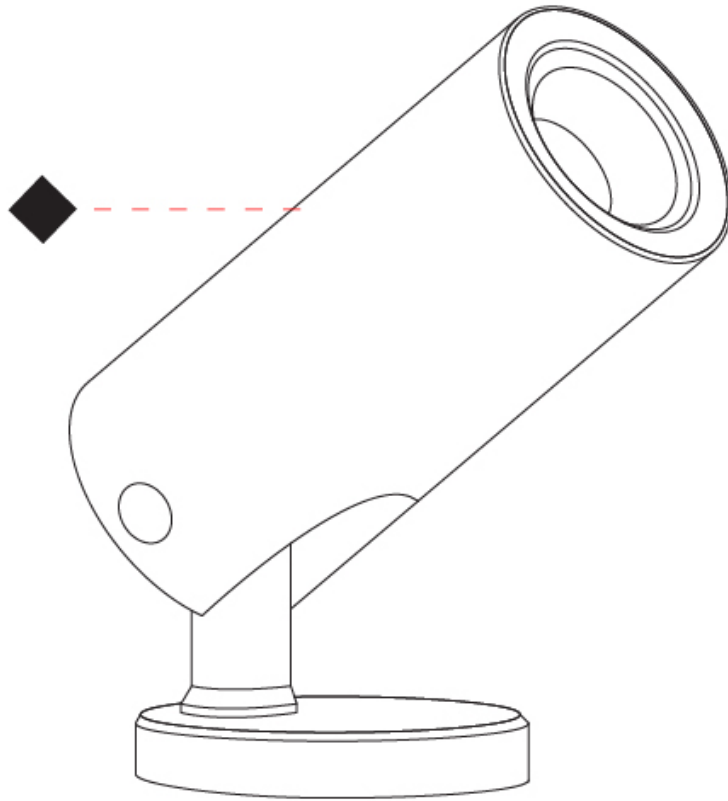

DIVERSI 40 SURFACE

E12F0003-

PROJECT _____

TYPE _____

SPECIFIER _____

QUANTITY _____

DATE _____

E