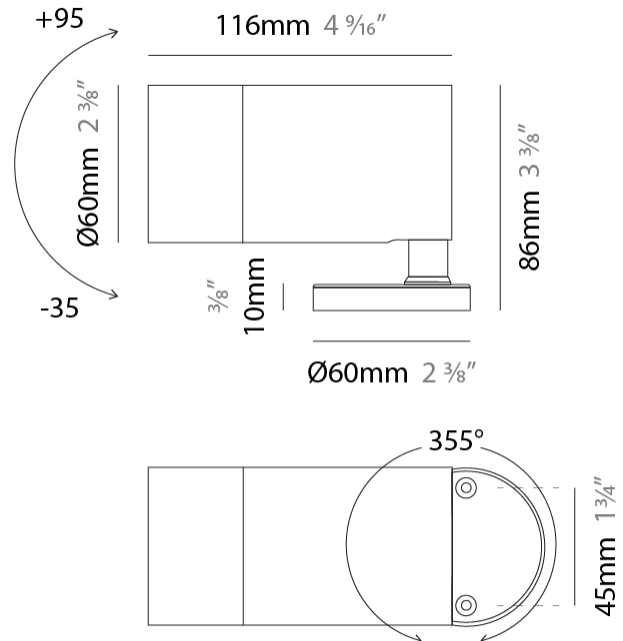

DIVERSI 60 SURFACE

E12F0007-

base number Finish
Options

1. To build a product code in our configurator select the specify button on the base model # product page
2. To build a manual product code on this datasheet choose from the options listed below in blue font and add the suffix to the base model #

GENERAL

Series: Diversi
Subseries: Diversi 60
Partner: Zaneen
Division: Exterior
Installation: Surface
Product Type: Flood
Mounting Location: Above Ground
Light Distribution: Adjustable

PHYSICAL

Shape: Cylinder
Diameter (mm): 60
Diameter (in): 2 3/8
Length (mm): 116
Length (in): 4 9/16
Weight (kg): 0.5
Weight (lbs): 1.102
Installation Requirement: Surface mounted / Spike / Tree strap
Diffuser: Extra clear tempered / Frosted glass 6mm
Fixture Finish: ANA / ANB / ASB / PSB
Fixture Material: Machined Anticorodal Aluminium
Cable Details: 350mm NS20N PCP 2x0.5 mm2

ELECTRICAL

Lamp Type: LED
Input Wattage (W): 9
Dimming: DMX
Control Gear: DMX
Driver Included: No
Driver Location: Remote
Driver Type: Constant Current - Universal
Driver Class: Class 2
Input Voltage (V): 120 - 277
Constant Current (MA): 700

LED

Number of LEDs: 1
Color Temperature (°K): RGBW
CRI: >90 CRI
Lamp Life (hrs): 100000
Special LEDs offerings: RGBW

OPTICAL

Optic°: 35
Adjustability: Rotational 355°

RATINGS AND CERTIFICATIONS

Certified By: Certified for North American Standards
IP rating: IP66
IK Rating: IK08