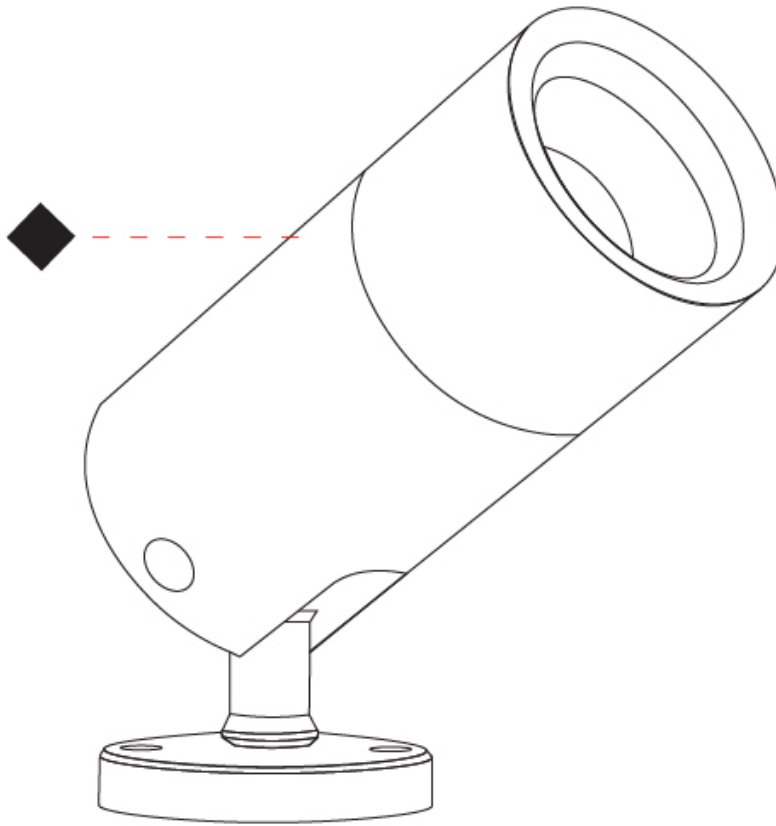

DIVERSI 60 SURFACE

E12F0006-

PROJECT _____

TYPE _____

SPECIFIER _____

QUANTITY _____

DATE _____

E