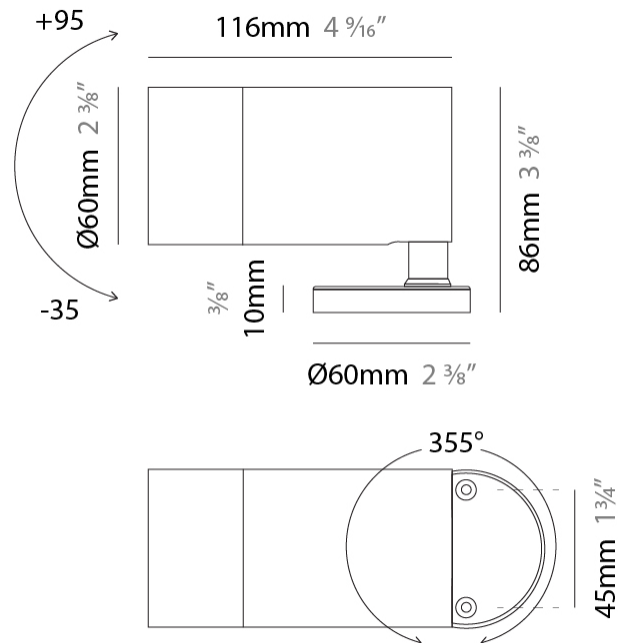

1. To build a product code in our configurator select the specify button on the base model # product page
2. To build a manual product code on this datasheet choose from the options listed below in blue font and add the suffix to the base model #

GENERAL

Series: Diversi
Subseries: Diversi 60
Partner: Zaneen
Division: Exterior
Installation: Surface
Product Type: Flood
Mounting Location: Above Ground
Light Distribution: Adjustable

PHYSICAL

Shape: Cylinder
Diameter (mm): 60
Diameter (in): 2 3/8
Length (mm): 116
Length (in): 4 9/16
Weight (kg): 0.5
Weight (lbs): 1.102
Installation Requirement: Surface mounted / Spike / Tree strap
Diffuser: Extra clear tempered / Frosted glass 6mm
Fixture Finish: ABA / ANB / ASB / PSB
Fixture Material: Machined Anticorodal Aluminium
Cable Details: 350mm NS20N PCP 2x0.5 mm2

ELECTRICAL

Lamp Type: LED
Total Output Wattage (W): 12
Dimming: Phase Dimming (120Vac Only)
Driver Included: No
Driver Location: Remote
Driver Type: Constant Current - Universal
Driver Class: Class 2
Input Voltage (V): 120 - 277
Constant Current (MA): 350

LED

Number of LEDs: 1
Color Temperature (°K): 1800-3000 - Dim to Warm
Max. Delivered Lumen (lm): 824 to 22
CRI: >90 CRI
Lamp Life (hrs): 100000
Special LEDs offerings: Dim to Warm

OPTICAL

Optic°: 20 / 40
Adjustability: Rotational 355°

RATINGS AND CERTIFICATIONS

Certified By: Certified for North American Standards
IP rating: IP66
IK Rating: IK08