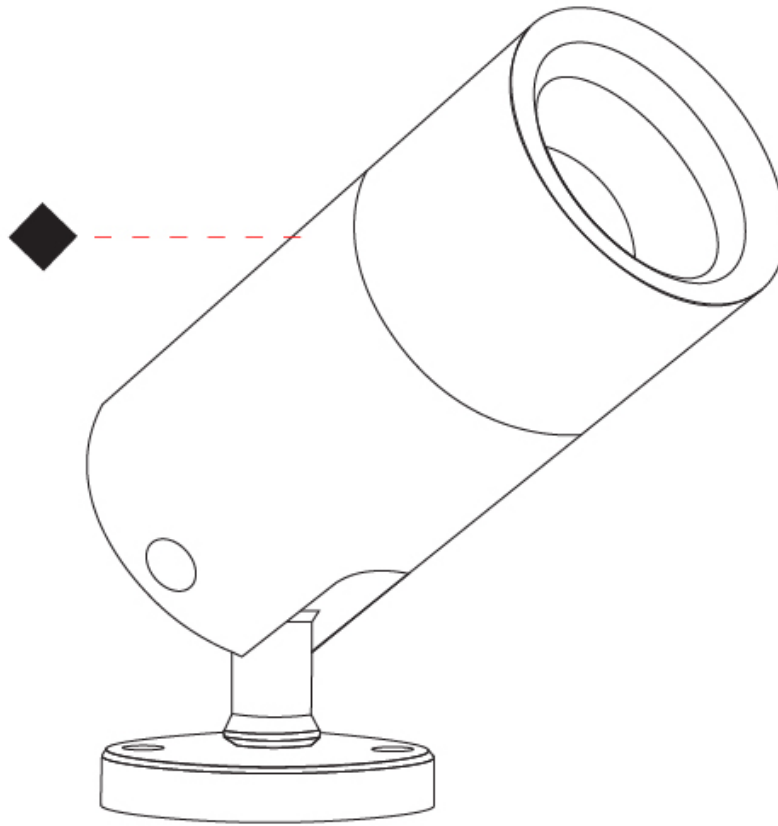

DIVERSI 60 SURFACE

E12F0007-

PROJECT _____

TYPE _____

SPECIFIER _____

QUANTITY _____

DATE _____

E