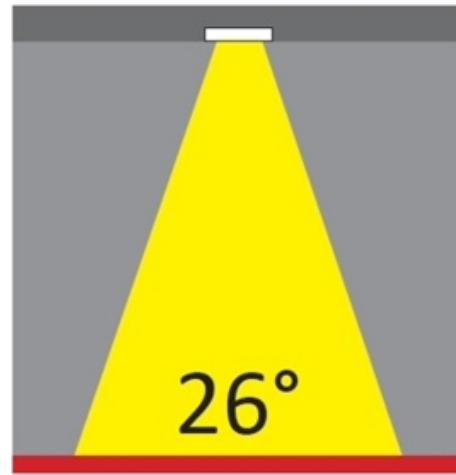

DIXIT RA8 RECESSED

A56063-

PROJECT	
TYPE	
SPECIFIER	
QUANTITY	
DATE	

	DP	DV		Order Example		K°
Dimming	Phase	0-10V		L5XXXXXX-DV-30K		
Color Temperature	27K	30K	35K		0-10V	3000K
	2700K	3000K	3500K			

A