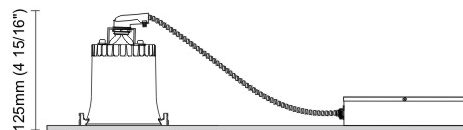

#### RATINGS AND CERTIFICATIONS

Certified By: Certified for North American Standards  
 IP rating: IP43

103mm (4 1/16")

103mm (4 1/16")

Ø96mm  
(3 3/4")