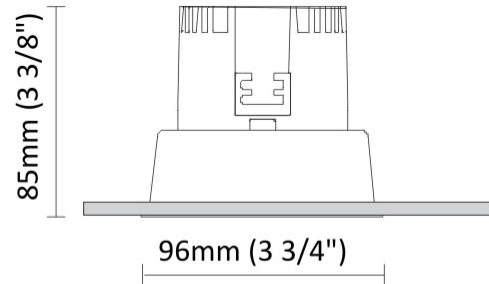

GENERAL

Series: Dixit
Subseries: Dixit RA8
Brand: Ivela
Division: Architectural
Mounting Type: Recessed
Mounting Location: Ceiling
Subcategory: Downlight

PHYSICAL

Shape: Round
Diameter (mm): 96
Diameter (in): 3 3/4
Height (mm): 85
Height (in): 3 3/8
Min. Recessing Depth (mm): 125
Min. Recessing Depth (in): 4 15/16
Light Distribution: Direct
Weight (kg): 0.3
Weight (lbs): 0.66
Diffuser: Clear Polycarbonate
Fixture Finish: MWH
Fixture Material: Aluminum Die Cast
Cut-out Measurements: 92mm / 3 5/8"

ELECTRICAL

Lamp Type: LED
Total Output Wattage (W): 5.5 / 8.5
Dimming: Tri-Mode (Non-Dimming and Phase Dimming (120Vac only) and 0-10V Dimming)
Driver Included: No
Driver Location: Recessed Housing
Driver Type: Constant Current - Universal
Driver Class: Class 2
Input Voltage (V): 120 - 277
Constant Current (MA): 350 / 500

LED

Number of LEDs: 1
Color Temperature (°K): 2700 / 3000
Max. Delivered Lumen (lm): 501 / 638
CRI: >90 CRI
Efficiency (%): 87.7
Lamp Life (hrs): 50000
Upon Request: 3500K upon request

OPTICAL

Optic°: 26
Beam Angle: Symmetric
Adjustability: Fixed
Upon Request: Optic 45° (mirror-metallized) / 65° (white)

RATINGS AND CERTIFICATIONS

Certified By: Certified for North American Standards
IP rating: IP44
IK Rating: IK08