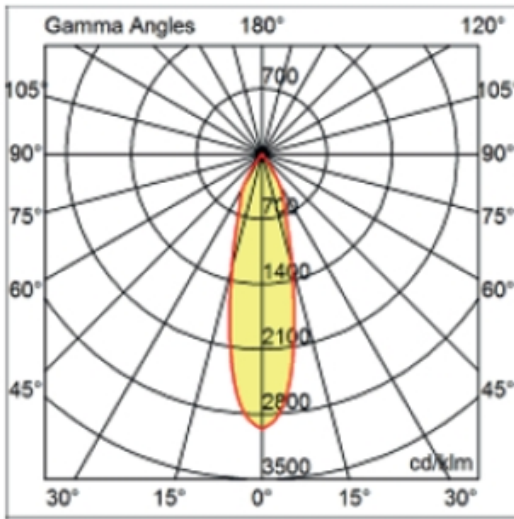

DIXIT RA8 RECESSED

A56063-

PROJECT	
TYPE	
SPECIFIER	
QUANTITY	
DATE	

	DP	DV		Order Example		K°
Dimming	Phase	0-10V		L5XXXXXX-DV-30K		
Color Temperature	27K	30K	35K		0-10V	3000K
	2700K	3000K	3500K			

A