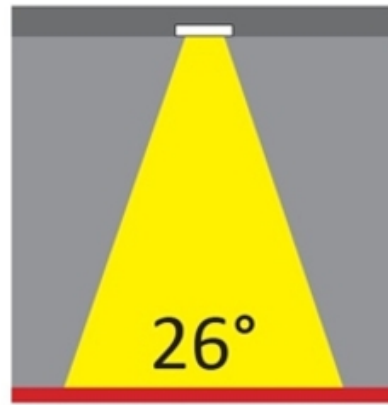

DIXIT RA8 RECESSED

A56069-

PROJECT	
TYPE	
SPECIFIER	
QUANTITY	
DATE	

	DP	DV	
Dimming	Phase	0-10V	
Color Temperature	27K 2700K	30K 3000K	35K 3500K 40K 4000K
			K°

Order Example **K°**
L5XXXXXX-DV-30K
0-10V 3000K