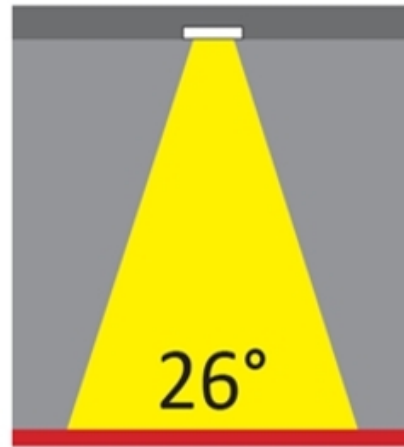

DIXIT RA8 RECESSED

A56061-

PROJECT	
TYPE	
SPECIFIER	
QUANTITY	
DATE	

RA 8 TL DIXIT LED 6.5W 550 lm				R:100%				I.Max:2958 Cd/Klm			
H[m]	D[m]	Max lux	Med lux	Alpha=26°		H[m]	D[m]	Max lux	Med lux	Beta=26°	
1.00	0.47	1508	939			1.00	0.47	1508	939		
2.00	0.94	377	235			2.00	0.94	377	235		
3.00	1.41	168	104			3.00	1.41	168	104		
4.00	1.89	94	59			4.00	1.89	94	59		
5.00	2.36	60	38			5.00	2.36	60	38		

Dimming	DP	DV	
	Phase	0-10V	
Color Temperature	27K	30K	35K
	2700K	3000K	3500K

Order Example **K°**
L5XXXXXX-DV-30K
0-10V **3000K**