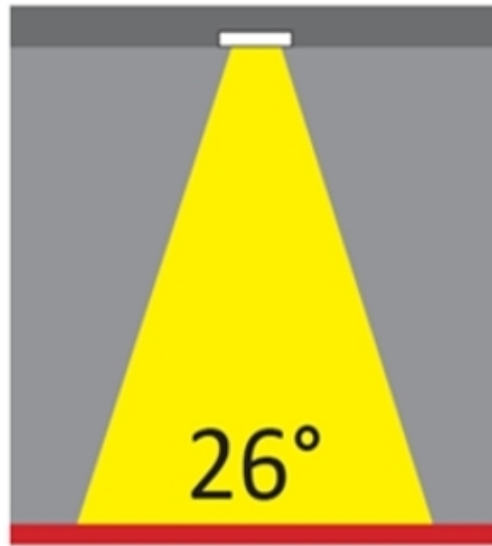

DIXIT RA8 RECESSED

A56121-

PROJECT
TYPE
SPECIFIER
QUANTITY
DATE

	DP	DV		Order Example	K°
Dimming	Phase	0-10V		L5XXXXXX-DV-30K	
Color Temperature	27K	30K	35K	40K	K°
	2700K	3000K	3500K	4000K	0-10V
					3000K