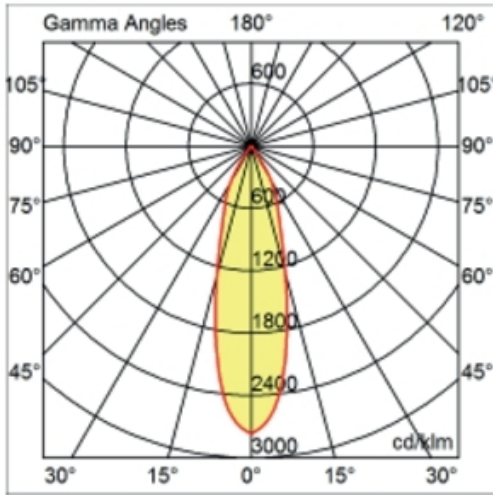

DIXIT RA8 RECESSED

A56061-

PROJECT	
TYPE	
SPECIFIER	
QUANTITY	
DATE	

RA 8 TL DIXIT LED 6.5W 550 lm				R:100%				I.Max:2958 Cd/Klm			
H[m]	D[m]	Max lux	Med lux	Alpha=26°		H[m]	D[m]	Max lux	Med lux	Beta=26°	
1.00	0.47	1508	939			1.00	0.47	1508	939		
2.00	0.94	377	235			2.00	0.94	377	235		
3.00	1.41	168	104			3.00	1.41	168	104		
4.00	1.89	94	59			4.00	1.89	94	59		
5.00	2.36	60	38			5.00	2.36	60	38		

Dimming	DP	DV	
	Phase	0-10V	
Color Temperature	27K	30K	35K
	2700K	3000K	3500K

Order Example **K°**
L5XXXXXX-DV-30K
0-10V **3000K**