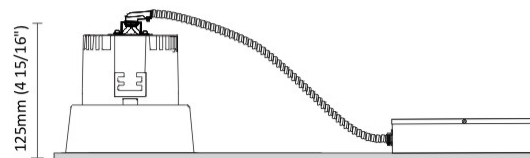

GENERAL

Series: Dixit
Subseries: Dixit RA8
Brand: Ivela
Division: Architectural
Mounting Type: Recessed
Mounting Location: Ceiling
Subcategory: Downlight

PHYSICAL

Shape: Round
Diameter (mm): 96
Diameter (in): 3 3/4
Height (mm): 85
Height (in): 3 3/8
Min. Recessing Depth (mm): 125
Min. Recessing Depth (in): 4 15/16
Light Distribution: Direct
Weight (kg): 0.3
Weight (lbs): 0.66
Diffuser: Clear Polycarbonate
Fixture Finish: MWH
Fixture Material: Aluminum Die Cast
Cut-out Measurements: 92mm / 3 5/8"

ELECTRICAL

Lamp Type: LED
Total Output Wattage (W): 5.5 / 8.5
Dimming: Tri-Mode (Non-Dimming and Phase Dimming (120Vac only) and 0-10V Dimming)
Driver Included: No
Driver Location: Recessed Housing
Driver Type: Constant Current - Universal
Driver Class: Class 2
Input Voltage (V): 120 - 277
Constant Current (MA): 350 / 500

LED

Number of LEDs: 1
Color Temperature (°K): 2700 / 3000
Max. Delivered Lumen (lm): 501 / 638
CRI: >90 CRI
Efficiency (%): 87.7
Lamp Life (hrs): 50000
Upon Request: 3500K upon request

OPTICAL

Optic°: 26
Beam Angle: Symmetric
Adjustability: Fixed
Upon Request: Optic 45° (mirror-metallized) / 65° (white)

RATINGS AND CERTIFICATIONS

Certified By: Certified for North American Standards
IP rating: IP44
IK Rating: IK08