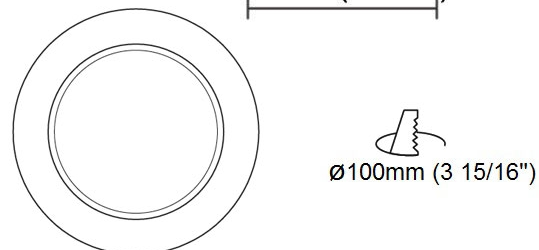

GENERAL

Series: Dixit
Subseries: Dixit RA11
Partner: Ivela
Division: Architectural
Installation: Recessed
Product Type: Downlight
Mounting Location: Ceiling
Light Distribution: Direct

PHYSICAL

Aperture Sizes - Downlights: 3"
Shape: Round
Diameter (mm): 110
Diameter (in): 4 ⁵/₁₆"
Height (mm): 70
Height (in): 2 ⁷/₄"
Min. Recessing Depth (mm): 110
Min. Recessing Depth (in): 4 ¹⁵/₁₆"
Weight (kg): 0.6
Weight (lbs): 1.32
Diffuser: Clear Polycarbonate
Fixture Finish: MWH
Fixture Material: Aluminum Die Cast
Cut-out Measurements: 100mm / 3 15/16"

ELECTRICAL

Lamp Type: LED
Total Output Wattage (W): 12 / 18 / 26
Dimming: Tri-Mode (Non-Dimming and Phase Dimming (120Vac only) and 0-10V Dimming)
Driver Included: No
Driver Location: Recessed Housing
Driver Type: Constant Current - Universal
Driver Class: Class 2
Input Voltage (V): 120 - 277
Constant Current (mA): 350 / 500 / 700

LED

Number of LEDs: 1
Color Temperature (*K): 2700 / 3000 / 4000
Max. Delivered Lumen (lm): 1513 / 2092 / 2759
CRI: >85 CRI
Efficiency (%): 89
Lamp Life (hrs): 50000
Upon Request: 3500K upon request

OPTICAL

Optic°: 55
Adjustability: Fixed
Upon Request: Optic 18° or 30° (mirror-metallized) / 70° (white)

RATINGS AND CERTIFICATIONS

Certified By: Certified for North American Standards
IP rating: IP43
IK Rating: IK08
Glare Rating: ≤ 19