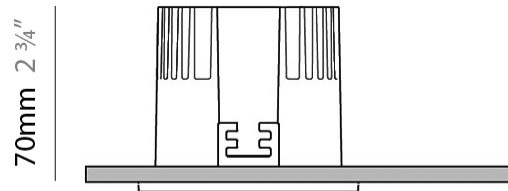

ELECTRICAL

Lamp Type: LED
Total Output Wattage (W): 9 / 12
Dimming: Tri-Mode (Non-Dimming and Phase Dimming (120Vac only) and 0-10V Dimming)
Driver Included: No
Driver Location: Recessed Housing
Driver Type: Constant Current - Universal
Driver Class: Class 2
Input Voltage (V): 120 - 277
Constant Current (MA): 250 / 350

LED

Number of LEDs: 1
Color Temperature (°K): 2700 / 3000
Max. Delivered Lumen (lm): 1096 / 1447
CRI: >80 CRI
Efficiency (%): 87.7
Lamp Life (hrs): 50000
Upon Request: 3500K upon request

OPTICAL

Optic°: 26
Adjustability: Fixed
Upon Request: Optic 45° (mirror-metallized) / 65° (white)

RATINGS AND CERTIFICATIONS

Certified By: Certified for North American Standards
IP rating: IP44
IK Rating: IK08
Glare Rating: ≤ 19

Zaneen Group Inc. © 2026, T 1800-388-3382, F 416-247-9319, www.zaneen.com

Available for International specifications by adding 'INT' at the end of the existing Model #. For assistance on 'custom' specifications, contact zteam@zaneen.com. In a constant effort to supply the best product, we reserve the right to change specifications or materials without notice. The most recent specification sheets are found at zaneen.com