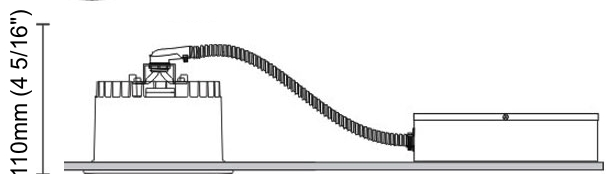

GENERAL

Series: Dixit
Subseries: Dixit RA11
Partner: Ivela
Division: Architectural
Installation: Recessed
Product Type: Downlight
Mounting Location: Ceiling
Light Distribution: Direct

PHYSICAL

Aperture Sizes - Downlights: 3"
Shape: Round
Diameter (mm): 110
Diameter (in): 4 ⁵/₁₆"
Height (mm): 70
Height (in): 2 ⁷/₄"
Min. Recessing Depth (mm): 110
Min. Recessing Depth (in): 4 ¹⁵/₁₆"
Weight (kg): 0.6
Weight (lbs): 1.32
Diffuser: Clear Polycarbonate
Fixture Finish: MWH
Fixture Material: Aluminum Die Cast
Cut-out Measurements: 100mm / 3 15/16"

ELECTRICAL

Lamp Type: LED
Total Output Wattage (W): 12 / 18 / 26
Dimming: Tri-Mode (Non-Dimming and Phase Dimming (120Vac only) and 0-10V Dimming)
Driver Included: No
Driver Location: Recessed Housing
Driver Type: Constant Current - Universal
Driver Class: Class 2
Input Voltage (V): 120 - 277
Constant Current (mA): 350 / 500 / 700

LED

Number of LEDs: 1
Color Temperature (*K): 2700 / 3000 / 4000
Max. Delivered Lumen (lm): 1513 / 2092 / 2759
CRI: >85 CRI
Efficiency (%): 89
Lamp Life (hrs): 50000
Upon Request: 3500K upon request

OPTICAL

Optic°: 55
Adjustability: Fixed
Upon Request: Optic 18° or 30° (mirror-metallized) / 70° (white)

RATINGS AND CERTIFICATIONS

Certified By: Certified for North American Standards
IP rating: IP43
IK Rating: IK08
Glare Rating: ≤ 19