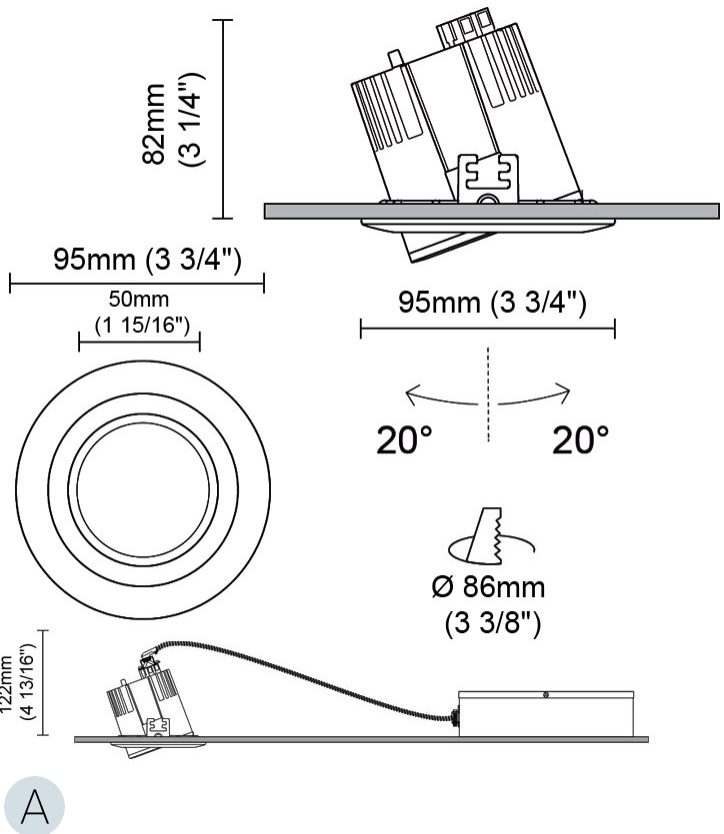

GENERAL

Series: Dixit
 Partner: Ivela
 Division: Architectural
 Installation: Recessed
 Product Type: Downlight
 Mounting Location: Ceiling
 Light Distribution: Adjustable / Direct

PHYSICAL

Aperture Sizes - Downlights: 2"
 Shape: Round
 Diameter (mm): 95
 Diameter (in): 3 ¾
 Depth (mm): 82
 Depth (in): 3 ¼
 Min. Recessing Depth (mm): 122
 Min. Recessing Depth (in): 4 13/16
 Weight (kg): 0.4
 Weight (lbs): 0.88
 Cut-out Measurements: 86mm / 3 3/8

Aperture Sizes - Downlights: 1"
 Shape: Round
 Diameter (mm): 95
 Diameter (in): 3 3/4
 Height (mm): 82
 Height (in): 3 1/4
 Min. Recessing Depth (mm): 122
 Min. Recessing Depth (in): 4 13/16
 Weight (kg): 0.4
 Weight (lbs): 0.88
 Diffuser: Clear Polycarbonate
 Fixture Finish: MWH
 Fixture Material: Aluminum Die Cast
 Cut-out Measurements: 86mm / 3 3/8"

Optic°: 26
 Beam Angle: Symmetric
 Adjustability: Tilt ±20°
 Upon Request: Optic 45° (mirror-metallized) / 65° (white)

RATINGS AND CERTIFICATIONS

Certified By: Certified for North American Standards
 IP rating: IP20
 IK Rating: IK08
 Glare Rating: ≤ 19