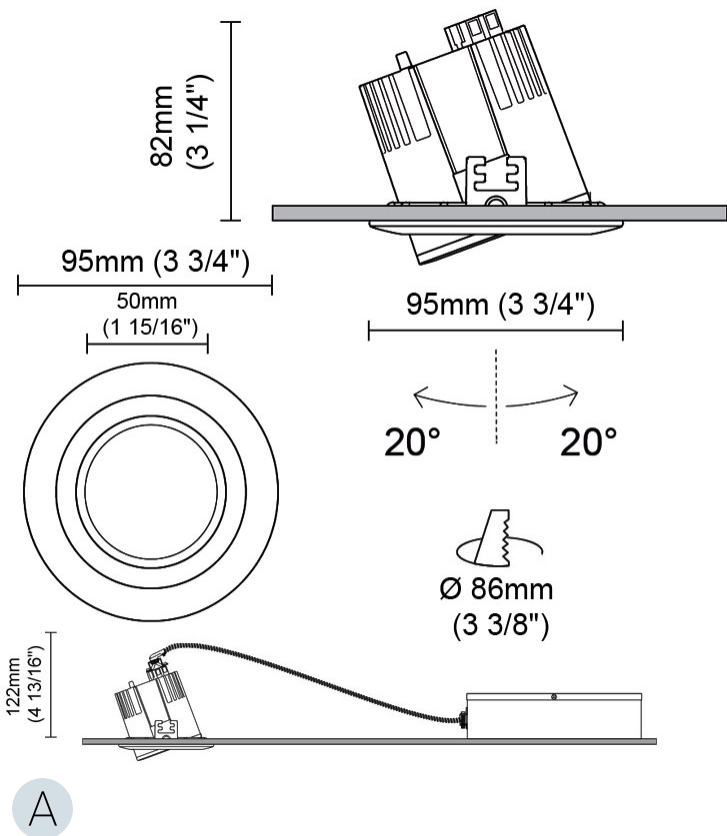

GENERAL

Series: Dixit
Partner: Ivela
Division: Architectural
Installation: Recessed
Product Type: Downlight
Mounting Location: Ceiling
Light Distribution: Adjustable / Direct

PHYSICAL

Aperture Sizes - Downlights: 2"
Shape: Round
Diameter (mm): 95
Diameter (in): 3 ¾
Depth (mm): 82
Depth (in): 3 ¼
Min. Recessing Depth (mm): 122
Min. Recessing Depth (in): 4 13/16
Weight (kg): 0.4
Weight (lbs): 0.88
Cut-out Measurements: 86mm / 3 3/8

Aperture Sizes - Downlights: 1"
 Shape: Round
 Diameter (mm): 95
 Diameter (in): 3 3/4
 Height (mm): 82
 Height (in): 3 1/4
 Min. Recessing Depth (mm): 122
 Min. Recessing Depth (in): 4 13/16
 Weight (kg): 0.4
 Weight (lbs): 0.88
 Diffuser: Clear Polycarbonate
 Fixture Finish: MWH
 Fixture Material: Aluminum Die Cast
 Cut-out Measurements: 86mm / 3 3/8"

Optic°: 26
 Beam Angle: Symmetric
 Adjustability: Tilt ±20°
 Upon Request: Optic 45° (mirror-metallized) / 65° (white)

RATINGS AND CERTIFICATIONS

Certified By: Certified for North American Standards
 IP rating: IP20
 IK Rating: IK08
 Glare Rating: ≤ 19