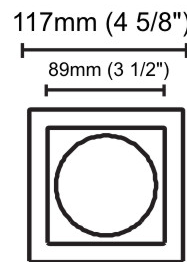

GENERAL

Series: Dixit
Subseries: Dixit RA11
Brand: Ivela
Division: Architectural
Mounting Type: Recessed
Mounting Location: Ceiling
Subcategory: Downlight

PHYSICAL

Shape: Square
Length (mm): 117
Length (in): 4 5/8
Width (mm): 117
Width (in): 4 5/8
Height (mm): 73
Height (in): 2 7/8
Min. Recessing Depth (mm): 113
Min. Recessing Depth (in): 4 1/2
Light Distribution: Direct
Weight (kg): 0.7
Weight (lbs): 1.54
Diffuser: Clear Polycarbonate
Fixture Finish: MWH
Fixture Material: Aluminum Die Cast
Cut-out Measurements: 100mm / 3 15/16"

ELECTRICAL

Lamp Type: LED
Total Output Wattage (W): 12 / 18 / 26
Dimming: Tri-Mode (Non-Dimming and Phase Dimming (120Vac only) and 0-10V Dimming)
Driver Included: No
Driver Location: Recessed Housing
Driver Type: Constant Current - Universal
Driver Class: Class 2
Input Voltage (V): 120 - 277
Constant Current (MA): 350 / 500 / 700

LED

Number of LEDs: 1
Color Temperature (°K): 2700 / 3000 / 4000
Max. Delivered Lumen (lm): 1513 - 1602 / 2092 - 2180 / 2759 - 2848
CRI: >85 CRI
Efficiency (%): 89
Lamp Life (hrs): 50000
Upon Request: 3500K upon request

OPTICAL

Optic°: 55
Adjustability: Fixed
Upon Request: Optic 12° or 30° (mirror-metallized) / 70° (white)

RATINGS AND CERTIFICATIONS

Certified By: Certified for North American Standards
IP rating: IP43
IK Rating: IK08
Glare Rating: ≤ 19