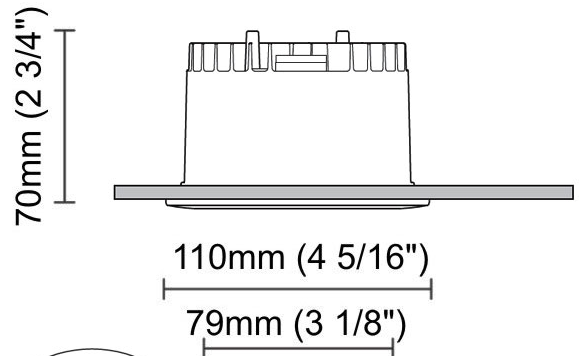

GENERAL

Series: Dixit
Subseries: Dixit RA11
Brand: Ivela
Division: Architectural
Mounting Type: Recessed
Mounting Location: Ceiling
Subcategory: Downlight

PHYSICAL

Shape: Round
Diameter (mm): 110
Diameter (in): 4 ⁵/₁₆
Height (mm): 70
Height (in): 2 ⁷/₁₆
Min. Recessing Depth (mm): 110
Min. Recessing Depth (in): 4 ¹⁵/₁₆
Light Distribution: Direct
Weight (kg): 0.6
Weight (lbs): 1.32
Diffuser: Clear Polycarbonate
Fixture Finish: MWH
Fixture Material: Aluminum Die Cast
Cut-out Measurements: 100mm / 3 15/16"

ELECTRICAL

Lamp Type: LED
Total Output Wattage (W): 12 / 18 / 26
Dimming: Tri-Mode (Non-Dimming and Phase Dimming (120Vac only) and 0-10V Dimming)
Driver Included: No
Driver Location: Recessed Housing
Driver Type: Constant Current - Universal
Driver Class: Class 2
Input Voltage (V): 120 - 277
Constant Current (MA): 350 / 500 / 700

LED

Number of LEDs: 1
Color Temperature (°K): 2700 / 3000 / 4000
Max. Delivered Lumen (lm): 1513 / 2092 / 2759
CRI: >85 CRI
Efficiency (%): 89
Lamp Life (hrs): 50000
Upon Request: 3500K upon request

OPTICAL

Optic°: 55
Adjustability: Fixed
Upon Request: Optic 18° or 30° (mirror-metallized) / 70° (white)

RATINGS AND CERTIFICATIONS

Certified By: Certified for North American Standards
IP rating: IP43
IK Rating: IK08
Glare Rating: ≤ 19