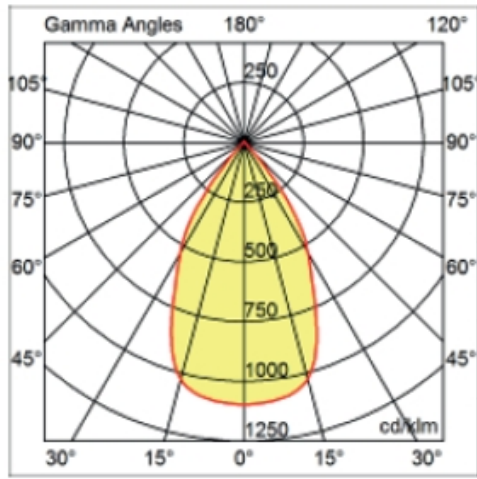

DIXIT RA11 RECESSED

A56028-

PROJECT	
TYPE	
SPECIFIER	
QUANTITY	
DATE	

	DP	DV		Order Example	K°
Dimming	Phase	0-10V		L5XXXXXX-DV-30K	
Color Temperature	27K 2700K	30K 3000K	35K 3500K	0-10V	K° 3000K

A