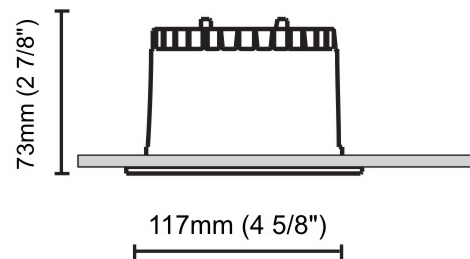

GENERAL

Series: Dixit
Subseries: Dixit RA11
Brand: Ivela
Division: Architectural
Mounting Type: Recessed
Mounting Location: Ceiling
Subcategory: Downlight

PHYSICAL

Shape: Square
Length (mm): 117
Length (in): 4 5/8
Width (mm): 117
Width (in): 4 5/8
Height (mm): 73
Height (in): 2 7/8
Min. Recessing Depth (mm): 113
Min. Recessing Depth (in): 4 1/2
Light Distribution: Direct
Weight (kg): 0.7
Weight (lbs): 1.54
Diffuser: Clear Polycarbonate
Fixture Finish: MWH
Fixture Material: Aluminum Die Cast
Cut-out Measurements: 100mm / 3 15/16"

ELECTRICAL

Lamp Type: LED
Total Output Wattage (W): 12 / 18 / 26
Dimming: Tri-Mode (Non-Dimming and Phase Dimming (120Vac only) and 0-10V Dimming)
Driver Included: No
Driver Location: Recessed Housing
Driver Type: Constant Current - Universal
Driver Class: Class 2
Input Voltage (V): 120 - 277
Constant Current (MA): 350 / 500 / 700

LED

Number of LEDs: 1
Color Temperature (°K): 2700 / 3000 / 4000
Max. Delivered Lumen (lm): 1513 - 1602 / 2092 - 2180 / 2759 - 2848
CRI: >85 CRI
Efficiency (%): 89
Lamp Life (hrs): 50000
Upon Request: 3500K upon request

OPTICAL

Optic°: 55
Adjustability: Fixed
Upon Request: Optic 12° or 30° (mirror-metallized) / 70° (white)

RATINGS AND CERTIFICATIONS

Certified By: Certified for North American Standards
IP rating: IP43
IK Rating: IK08
Glare Rating: ≤ 19