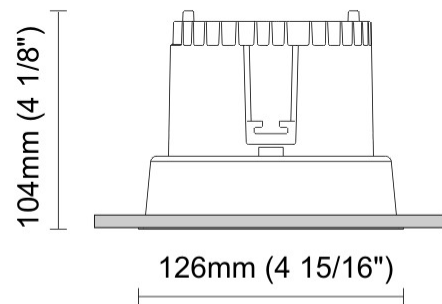

GENERAL

Series: Dixit
Subseries: Dixit RA11
Brand: Ivela
Division: Architectural
Mounting Type: Recessed
Mounting Location: Ceiling
Subcategory: Downlight

PHYSICAL

Shape: Round
Diameter (mm): 126
Diameter (in): 4 15/16
Height (mm): 104
Height (in): 4 1/8
Min. Recessing Depth (mm): 144
Min. Recessing Depth (in): 5 11/16
Light Distribution: Direct
Weight (kg): 0.6
Weight (lbs): 1.32
Diffuser: Clear Polycarbonate
Fixture Finish: MWH
Fixture Material: Aluminum Die Cast
Cut-out Measurements: 122mm / 4 13/16"

ELECTRICAL

Lamp Type: LED
Total Output Wattage (W): 12 / 18 / 26
Dimming: Tri-Mode (Non-Dimming and Phase Dimming (120Vac only) and 0-10V Dimming)
Driver Included: No
Driver Location: Recessed Housing
Driver Type: Constant Current - Universal
Driver Class: Class 2
Input Voltage (V): 120 - 277
Constant Current (MA): 350 / 500 / 700

LED

Number of LEDs: 1
Color Temperature (°K): 2700 / 3000 / 4000
Max. Delivered Lumen (lm): 1513 - 1602 / 2092 - 2180 / 2759 - 2848
CRI: >85 CRI
Efficiency (%): 89
Lamp Life (hrs): 50000
Upon Request: 3500K upon request

OPTICAL

Optic°: 55
Adjustability: Fixed
Upon Request: Optic 18° or 30° (mirror-metallized) / 70° (white)

RATINGS AND CERTIFICATIONS

Certified By: Certified for North American Standards
IP rating: IP43
IK Rating: IK08
Glare Rating: ≤ 19