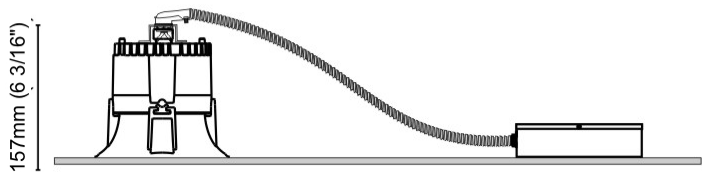

126mm (4 15/16")