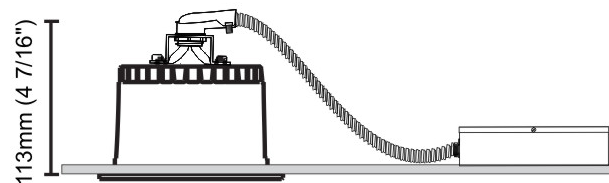

GENERAL

Series: Dixit
Subseries: Dixit RA11
Brand: Ivela
Division: Architectural
Mounting Type: Recessed
Mounting Location: Ceiling
Subcategory: Downlight

PHYSICAL

Shape: Square
Length (mm): 117
Length (in): 4 5/8
Width (mm): 117
Width (in): 4 5/8
Height (mm): 73
Height (in): 2 7/8
Min. Recessing Depth (mm): 113
Min. Recessing Depth (in): 4 1/2
Light Distribution: Direct
Weight (kg): 0.7
Weight (lbs): 1.54
Diffuser: Clear Polycarbonate
Fixture Finish: MWH
Fixture Material: Aluminum Die Cast
Cut-out Measurements: 100mm / 3 15/16"

ELECTRICAL

Lamp Type: LED
Total Output Wattage (W): 12 / 18 / 26
Dimming: Tri-Mode (Non-Dimming and Phase Dimming (120Vac only) and 0-10V Dimming)
Driver Included: No
Driver Location: Recessed Housing
Driver Type: Constant Current - Universal
Driver Class: Class 2
Input Voltage (V): 120 - 277
Constant Current (MA): 350 / 500 / 700

LED

Number of LEDs: 1
Color Temperature (°K): 2700 / 3000 / 4000
Max. Delivered Lumen (lm): 1513 - 1602 / 2092 - 2180 / 2759 - 2848
CRI: >85 CRI
Efficiency (%): 89
Lamp Life (hrs): 50000
Upon Request: 3500K upon request

OPTICAL

Optic°: 55
Adjustability: Fixed
Upon Request: Optic 12° or 30° (mirror-metallized) / 70° (white)

RATINGS AND CERTIFICATIONS

Certified By: Certified for North American Standards
IP rating: IP43
IK Rating: IK08
Glare Rating: ≤ 19