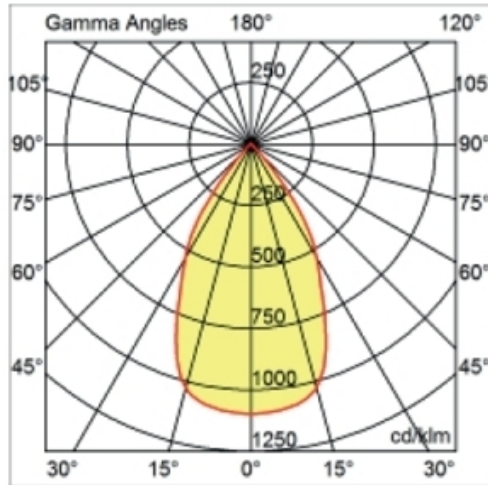

DIXIT RA11 RECESSED

A56051-

PROJECT	
TYPE	
SPECIFIER	
QUANTITY	
DATE	

	DP	DV	
Dimming	Phase	0-10V	
Color Temperature	27K 2700K	30K 3000K	35K 3500K 40K 4000K
			K°

Order Example **K°**
L5XXXXXX-DV-30K
0-10V 3000K