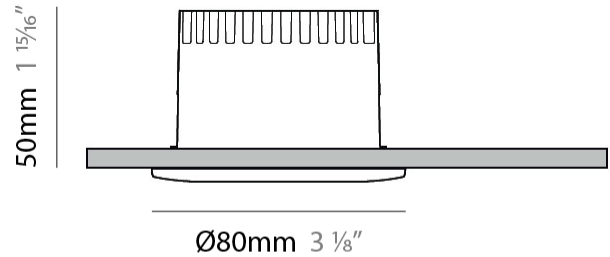

GENERAL

Series: Dixit
Subseries: Dixit RA8
Partner: Ivela
Division: Architectural
Installation: Recessed
Product Type: Downlight
Mounting Location: Ceiling
Light Distribution: Direct

PHYSICAL

Aperture Sizes - Downlights: 1"
Shape: Round
Diameter (mm): 80
Diameter (in): 3 1/4"
Height (mm): 50
Height (in): 1 15/16"
Min. Recessing Depth (mm): 90
Min. Recessing Depth (in): 3 9/16"
Weight (kg): 0.4
Weight (lbs): 0.88
Diffuser: Clear Polycarbonate
Fixture Finish: MWH
Fixture Material: Aluminum Die Cast
Cut-out Measurements: 70mm / 2 3/4"

ELECTRICAL

Lamp Type: LED
Total Output Wattage (W): 5.5 / 8.5
Dimming: Tri-Mode (Non-Dimming and Phase Dimming (120Vac only) and 0-10V Dimming)
Driver Included: No
Driver Location: Recessed Housing
Driver Type: Constant Current - Universal
Driver Class: Class 2
Input Voltage (V): 120 - 277
Constant Current (MA): 350 / 500

LED

Number of LEDs: 1
Color Temperature (°K): 2700 / 3000 / 3500 / 4000
Max. Delivered Lumen (lm): 501 / 638
CRI: >90 CRI
Efficiency (%): 91
Lamp Life (hrs): 50000

OPTICAL

Reflector: Mirror-metallized thermoplastic material
Optic: 26
Beam Angle: Symmetric
Adjustability: Fixed
Upon Request: Optic 45° (mirror-metallized) / 65° (white)

RATINGS AND CERTIFICATIONS

Certified By: CSA Certified to UL and CSA Standards
IP rating: IP44
IK Rating: IK08