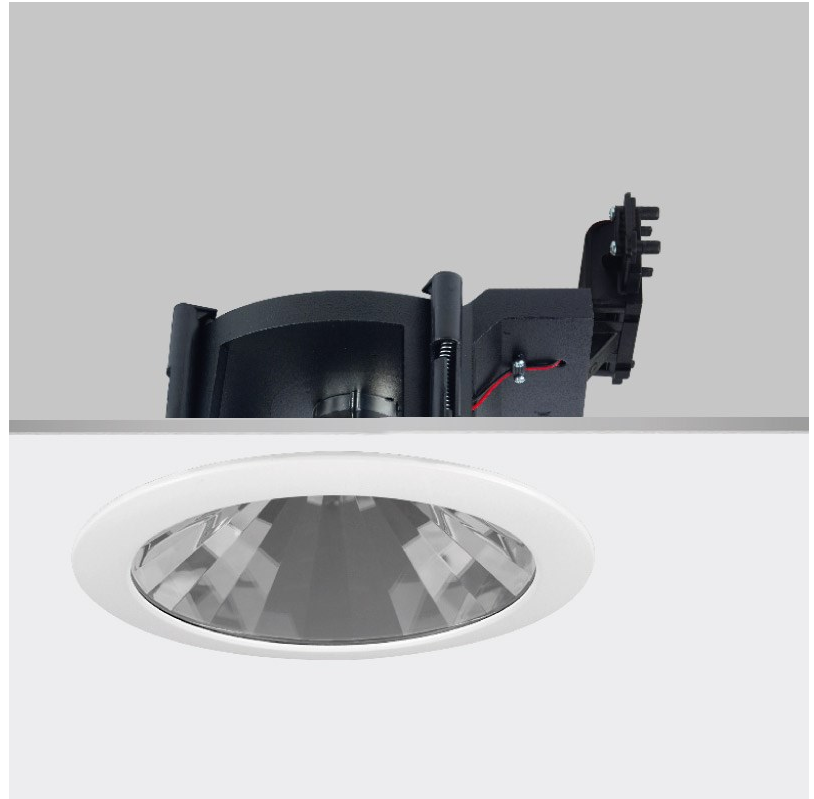

GENERAL

Series: Dixit
Subseries: Dixit RA23
Brand: Ivela
Division: Architectural
Mounting Type: Recessed
Mounting Location: Ceiling
Subcategory: Downlight

PHYSICAL

Shape: Round
Diameter (mm): 235
Diameter (in): 9 ¼
Height (mm): 155
Height (in): 6 ⅛
Min. Recessing Depth (mm): 155
Min. Recessing Depth (in): 6 ⅛
Light Distribution: Direct
Weight (kg): 3.6
Weight (lbs): 7.93
Diffuser: Tempered Safety glass 4mm / 5/32"
Fixture Finish: MWH
Fixture Material: Aluminum Die Cast
Cut-out Measurements: 220mm / 8 5/8"

ELECTRICAL

Lamp Type: LED
Total Output Wattage (W): 51
Dimming: Tri-Mode (Non-Dimming and Phase Dimming (120Vac only) and 0-10V Dimming)
Driver Included: No
Driver Location: Recessed Housing
Driver Type: Constant Current - Universal
Driver Class: Class 2
Housing: See Components
Input Voltage (V): 120 - 277
Constant Current (MA): 1400

LED

Number of LEDs: 1
Color Temperature (°K): 2700 / 3000 / 4000
Max. Delivered Lumen (lm): 5711 / 5827 / 5878 / 5998
CRI: >80 CRI
Efficiency (%): 85.7
Lamp Life (hrs): 50000
Upon Request: 3500K upon request

OPTICAL

Optic°: 100
Beam Angle: Symmetric
Adjustability: Fixed

RATINGS AND CERTIFICATIONS

Certified By: CSA Certified to UL and CSA Standards
IP rating: IP44
IK Rating: IK07

PROJECT	_____
TYPE	_____
SPECIFIER	_____
QUANTITY	_____
DATE	_____