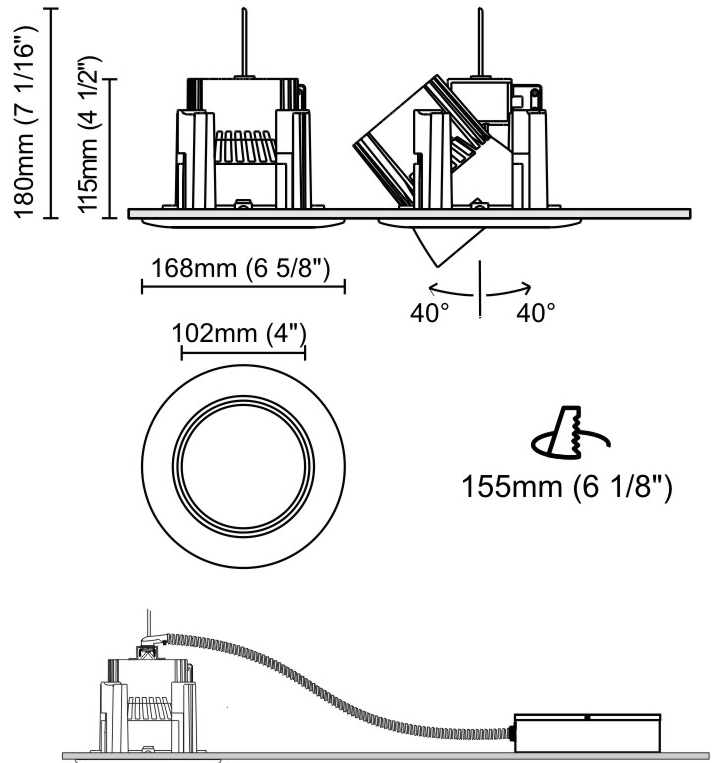

DIXIT RA17 RECESSED

A56019-30K

base number

1. To build a product code in our configurator select the specify button on the base model # product page
2. To build a manual product code on this datasheet choose from the options listed below in blue font and add the suffix to the base model #

GENERAL

Series: Dixit
Subseries: Dixit RA17
Brand: Ivela
Division: Architectural
Mounting Type: Recessed
Mounting Location: Ceiling
Subcategory: Downlight

PHYSICAL

Shape: Round
Diameter (mm): 168
Diameter (in): 6 5/8
Height (mm): 180
Height (in): 7 1/16
Min. Recessing Depth (mm): 180
Min. Recessing Depth (in): 7 1/16
Light Distribution: Adjustable / Direct
Weight (kg): 2
Weight (lbs): 4.40
Diffuser: Clear Polycarbonate
Fixture Finish: MWH
Fixture Material: Aluminum Die Cast

ELECTRICAL

Lamp Type: LED
Total Output Wattage (W): 33
Dimming: Tri-Mode (Non-Dimming and Phase Dimming (120Vac only) and 0-10V Dimming)
Driver Included: No
Driver Location: Recessed Housing
Driver Type: Constant Current - Universal
Driver Class: Class 2
Housing: See Components
Input Voltage (V): 120 - 277
Constant Current (MA): 900

LED

Number of LEDs: 1
Color Temperature (°K): 3000
Max. Delivered Lumen (lm): 3770
CRI: >85 CRI
Lamp Life (hrs): 50000

OPTICAL

Optic°: 30
Upon Request: Optic 17° or 55° (mirror-metallized) / 70° (white)

RATINGS AND CERTIFICATIONS

Certified By: Certified for North American Standards
IP rating: IP20
IK Rating: IK07