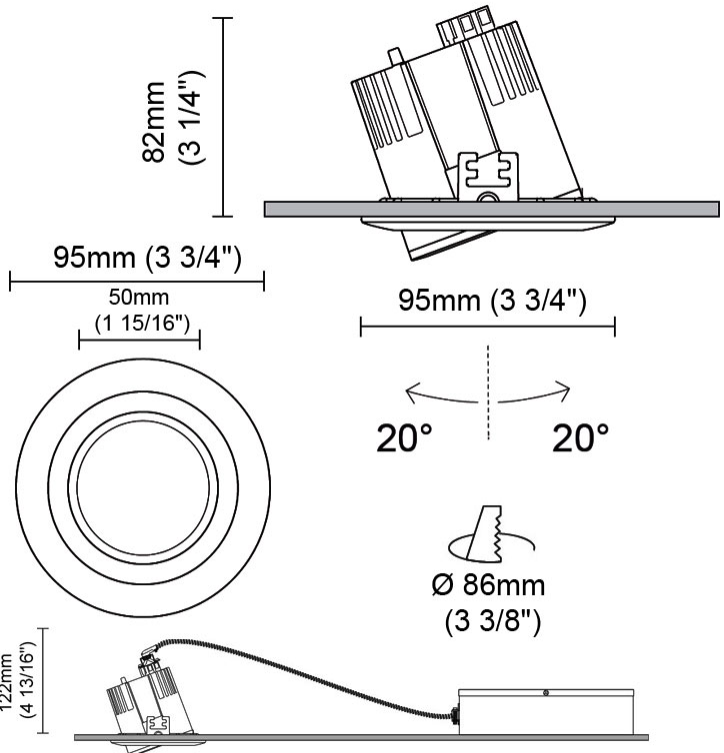

GENERAL

Series: Dixit
Subseries: Dixit RA8
Brand: Ivela
Division: Architectural
Mounting Type: Recessed
Mounting Location: Ceiling
Subcategory: Downlight

PHYSICAL

Shape: Round
Diameter (mm): 95
Diameter (in): 3 3/4
Height (mm): 82
Height (in): 3 1/4
Min. Recessing Depth (mm): 122
Min. Recessing Depth (in): 4 13/16
Light Distribution: Adjustable / Direct
Weight (kg): 0.4
Weight (lbs): 0.88
Diffuser: Clear Polycarbonate
Fixture Finish: MWH
Fixture Material: Aluminum Die Cast
Cut-out Measurements: 86mm / 3 3/8"

ELECTRICAL

Lamp Type: LED
Total Output Wattage (W): 9 / 12
Dimming: Tri-Mode (Non-Dimming and Phase Dimming (120Vac only) and 0-10V Dimming)
Driver Included: No
Driver Location: Recessed Housing
Driver Type: Constant Current - Universal
Driver Class: Class 2
Input Voltage (V): 120 - 277
Constant Current (MA): 250 / 350

LED

Number of LEDs: 1
Color Temperature (°K): 2700 / 3000 / 4000
Max. Delivered Lumen (lm): 1096 / 1447
CRI: >80 CRI
Efficiency (%): 87.7
Lamp Life (hrs): 50000
Upon Request: 3500K upon request

OPTICAL

Optic°: 26
Beam Angle: Symmetric
Adjustability: Tilt ±20°
Upon Request: Optic 45° (mirror-metallized) / 65° (white)

RATINGS AND CERTIFICATIONS

Certified By: Certified for North American Standards
IP rating: IP20
IK Rating: IK08
Glare Rating: ≤ 19