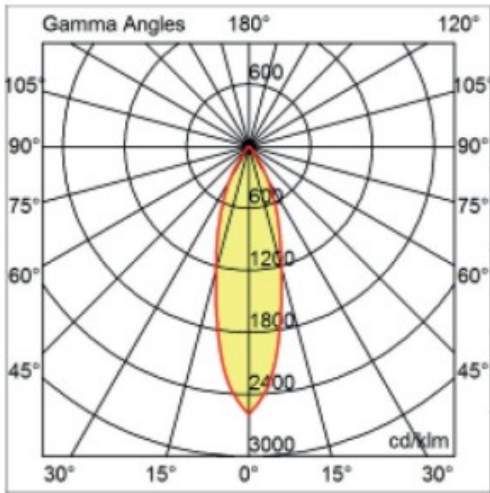

DIXIT RA8 RECESSED

A56073-

PROJECT	
TYPE	
SPECIFIER	
QUANTITY	
DATE	

26°