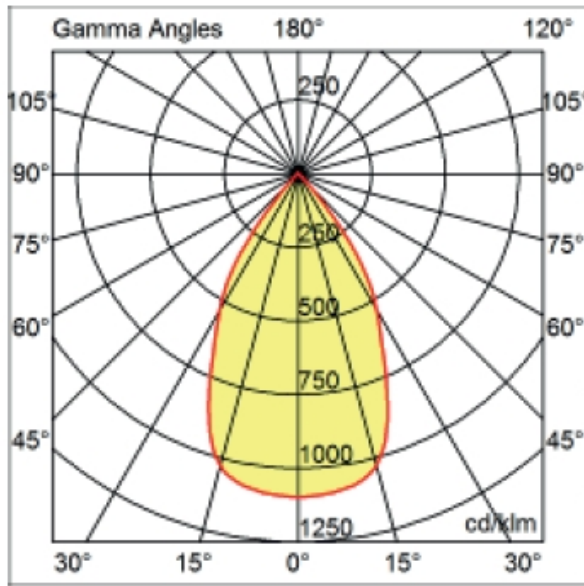

DIXIT RA11 RECESSED

A56024-

PROJECT	
TYPE	
SPECIFIER	
QUANTITY	
DATE	

	DP	DV	
Dimming	Phase	0-10V	
Color Temperature	27K 2700K	30K 3000K	35K 3500K 40K 4000K

Order Example **K°**
L5XXXXXX-DV-30K
0-10V 3000K