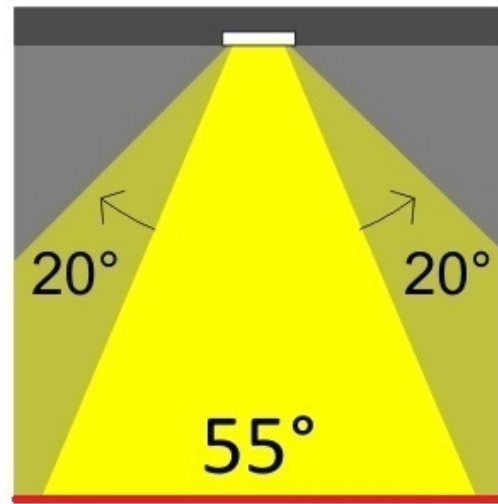

DIXIT RA11 RECESSED

A56024-

PROJECT	
TYPE	
SPECIFIER	
QUANTITY	
DATE	

	DP	DV	
Dimming	Phase	0-10V	
Color Temperature	27K 2700K	30K 3000K	35K 3500K 40K 4000K

Order Example **K°**
L5XXXXXX-DV-30K
0-10V 3000K