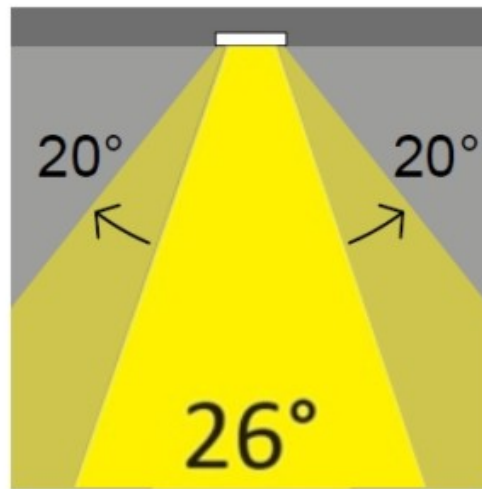

DP	DV	
Dimming	Phase	0-10V	
Color Temperature	27K 2700K	30K 3000K	35K 3500K
		40K 4000K	

Order Example **K°**
L5XXXXXX-DV-30K
0-10V 3000K