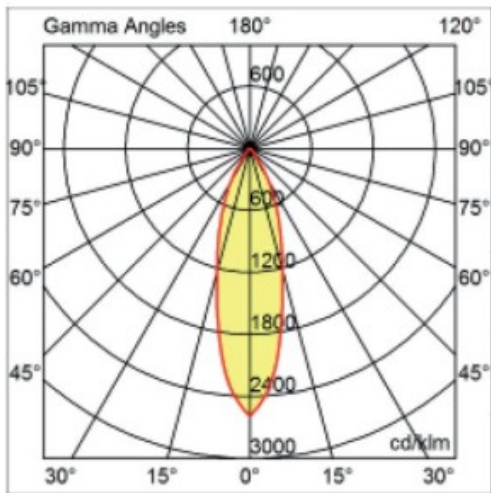

DIXIT RA8 RECESSED

A56073-

PROJECT
TYPE
SPECIFIER
QUANTITY
DATE

26°