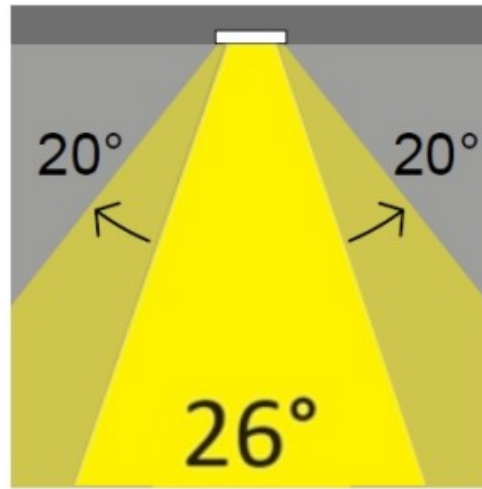

DP	DV			
Dimming	Phase	0-10V			
Color Temperature	27K	30K	35K	40K	K°
	2700K	3000K	3500K	4000K	

Order Example **K°**
L5XXXXXX-DV-30K
0-10V 3000K

A