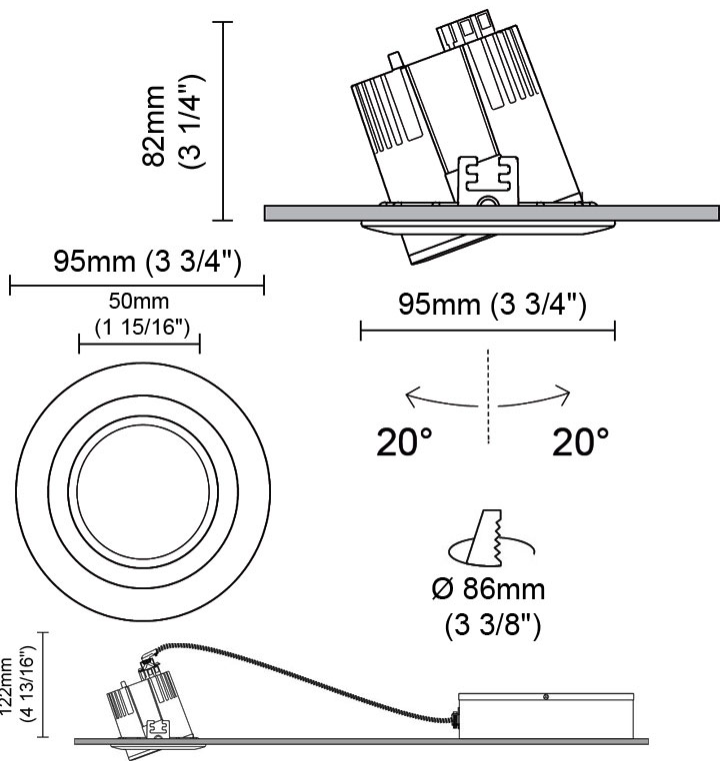

GENERAL

Series: Dixit
Brand: Ivela
Division: Architectural
Mounting Type: Recessed
Mounting Location: Ceiling
Subcategory: Downlight

PHYSICAL

Shape: Round
Diameter (mm): 95
Diameter (in): 3 3/4
Depth (mm): 82
Depth (in): 3 1/4
Min. Recessing Depth (mm): 122
Min. Recessing Depth (in): 4 13/16
Light Distribution: Adjustable / Direct
Weight (kg): 0.4
Weight (lbs): 0.88
Cut-out Measurements: 86mm / 3 3/8

GENERAL

Series: Dixit
 Subseries: Dixit RA11
 Brand: Ivela
 Division: Architectural
 Mounting Type: Recessed
 Mounting Location: Ceiling
 Subcategory: Downlight

PHYSICAL

Shape: Round
 Diameter (mm): 125
 Diameter (in): 4 ¹⁵/₁₆
 Height (mm): 79
 Height (in): 3 ¹/₈
 Min. Recessing Depth (mm): 119
 Min. Recessing Depth (in): 4 ¹¹/₁₆
 Light Distribution: Direct
 Weight (kg): 0.6
 Weight (lbs): 1.32
 Diffuser: Clear Polycarbonate
 Fixture Finish: MWH
 Fixture Material: Aluminum Die Cast
 Cut-out Measurements: 116mm / 4 9/16"

GENERAL

Series: Dixit
 Subseries: Dixit RA8
 Brand: Ivela
 Division: Architectural
 Mounting Type: Recessed
 Mounting Location: Ceiling
 Subcategory: Downlight

PHYSICAL

Shape: Round
 Diameter (mm): 95
 Diameter (in): 3 3/4
 Height (mm): 82
 Height (in): 3 1/4
 Min. Recessing Depth (mm): 122
 Min. Recessing Depth (in): 4 13/16
 Light Distribution: Adjustable / Direct
 Weight (kg): 0.4
 Weight (lbs): 0.88
 Diffuser: Clear Polycarbonate
 Fixture Finish: MWH
 Fixture Material: Aluminum Die Cast
 Cut-out Measurements: 86mm / 3 3/8"

Optic°: 26
 Beam Angle: Symmetric
 Adjustability: Tilt ±20°
 Upon Request: Optic 45° (mirror-metallized) / 65° (white)

RATINGS AND CERTIFICATIONS

Certified By: Certified for North American Standards
 IP rating: IP20
 IK Rating: IK08
 Glare Rating: ≤ 19