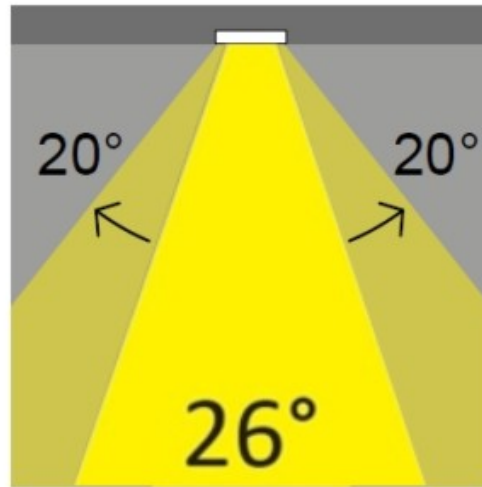

DP	DV	
Dimming	Phase	0-10V	
Color Temperature	27K 30K 35K 40K	2700K 3000K 3500K 4000K	K°

Order Example **K°**
L5XXXXXX-DV-30K
0-10V 3000K