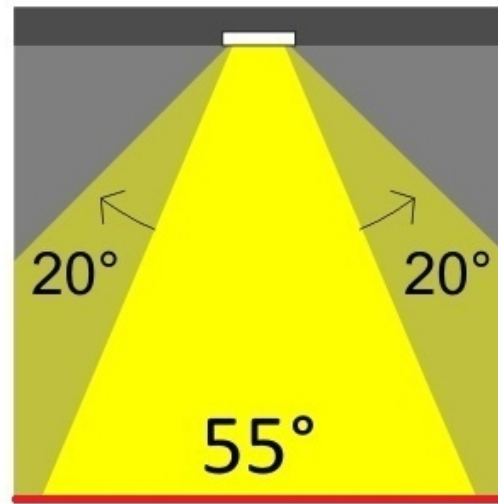

DIXIT RA11 RECESSED

A56024-

PROJECT	
TYPE	
SPECIFIER	
QUANTITY	
DATE	

	DP	DV		
Dimming	Phase	0-10V		
Color Temperature	27K	30K	35K	40K
	2700K	3000K	3500K	4000K

Order Example **K°**
L5XXXXXX-DV-30K
0-10V
3000K