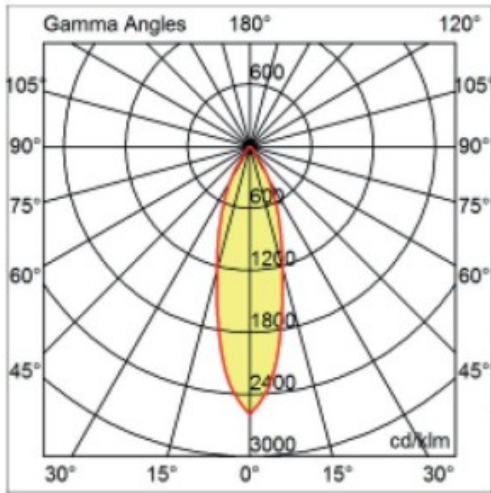

DIXIT RA8 RECESSED

A56073-

PROJECT
TYPE
SPECIFIER
QUANTITY
DATE

26°