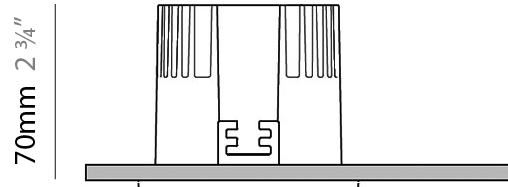

ELECTRICAL

Lamp Type: LED
Total Output Wattage (W): 9 / 12
Dimming: Tri-Mode (Non-Dimming and Phase Dimming (120Vac only) and 0-10V Dimming)
Driver Included: No
Driver Location: Recessed Housing
Driver Type: Constant Current - Universal
Driver Class: Class 2
Input Voltage (V): 120 - 277
Constant Current (MA): 250 / 350

LED

Number of LEDs: 1
Color Temperature (°K): 2700 / 3000
Max. Delivered Lumen (lm): 1096 / 1447
CRI: >80 CRI
Efficiency (%): 87.7
Lamp Life (hrs): 50000
Upon Request: 3500K upon request

OPTICAL

Optic°: 26
Adjustability: Fixed
Upon Request: Optic 45° (mirror-metallized) / 65° (white)

RATINGS AND CERTIFICATIONS

Certified By: Certified for North American Standards
IP rating: IP44
IK Rating: IK08
Glare Rating: ≤ 19

Zaneen Group Inc. © 2026, T 1800-388-3382, F 416-247-9319, www.zaneen.com

Available for International specifications by adding 'INT' at the end of the existing Model #. For assistance on 'custom' specifications, contact zteam@zaneen.com. In a constant effort to supply the best product, we reserve the right to change specifications or materials without notice. The most recent specification sheets are found at zaneen.com