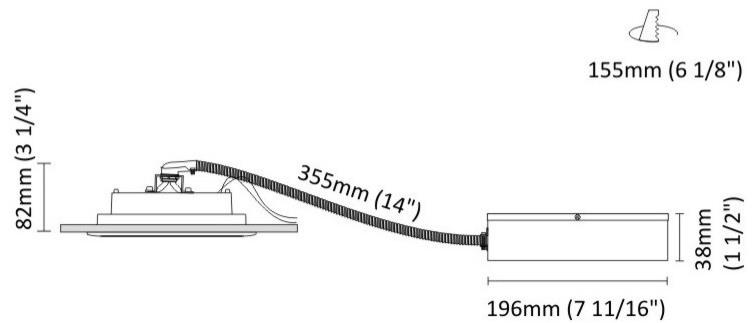

GENERAL

Series: Dixit
Subseries: Dixit RA16
Partner: Ivela
Division: Architectural
Installation: Recessed
Product Type: Downlight
Mounting Location: Ceiling
Light Distribution: Direct

PHYSICAL

Aperture Sizes - Downlights: 5"
Shape: Round
Diameter (mm): 160
Diameter (in): 6 ⁵/₁₆"
Height (mm): 42
Height (in): 1 ⁵/₈"
Min. Recessing Depth (mm): 82
Min. Recessing Depth (in): 3 ¹/₄"
Weight (kg): 0.7
Weight (lbs): 15.43
Diffuser: Polycarbonate - Opal
Fixture Finish: MWH
Fixture Material: Aluminum Die Cast
Cut-out Measurements: 155mm / 6 1/8"

ELECTRICAL

Lamp Type: LED
Total Output Wattage (W): 18
Dimming: Tri-Mode (Non-Dimming and Phase Dimming (120Vac only) and 0-10V Dimming)
Driver Included: No
Driver Location: Recessed Housing
Driver Type: Constant Current - Universal
Driver Class: Class 2
Input Voltage (V): 120 - 277
Constant Current (MA): 500

LED

Number of LEDs: 1
Color Temperature (°K): 2700 / 3000 / 3500 / 4000
Max. Delivered Lumen (lm): 1745 / 1781
CRI: >85 CRI
Efficiency (%): 72.7
Lamp Life (hrs): 50000

OPTICAL

Optic°: 110
Beam Angle: Symmetric
Adjustability: Fixed

RATINGS AND CERTIFICATIONS

Certified By: Certified for North American Standards
IP Rating: IP44
IK Rating: IK07