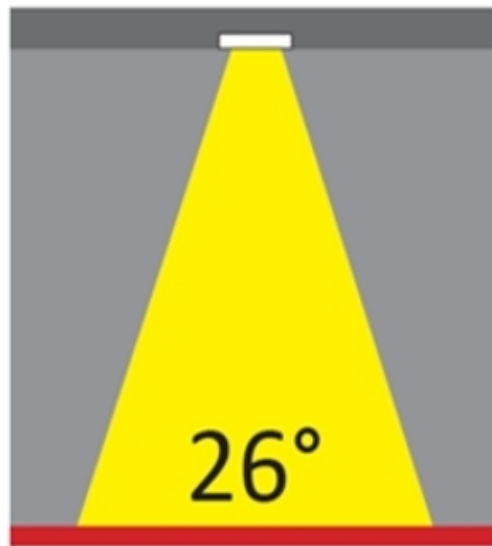

DIXIT RA8 RECESSED

A56121-

PROJECT	
TYPE	
SPECIFIER	
QUANTITY	
DATE	

	DP	DV		Order Example	K°
Dimming	Phase	0-10V		L5XXXXXX-DV-30K	
Color Temperature	27K 2700K	30K 3000K	35K 3500K	40K 4000K	K° 0-10V 3000K

A