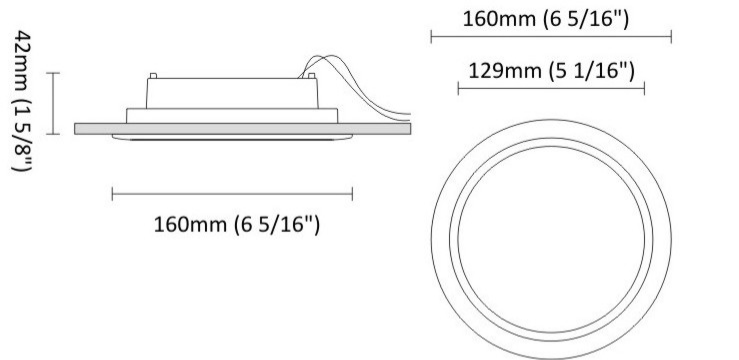

GENERAL

Series: Dixit
Subseries: Dixit RA16
Partner: Ivela
Division: Architectural
Installation: Recessed
Product Type: Downlight
Mounting Location: Ceiling
Light Distribution: Direct

PHYSICAL

Aperture Sizes - Downlights: 5"
Shape: Round
Diameter (mm): 160
Diameter (in): 6 ⁵/₁₆"
Height (mm): 42
Height (in): 1 ⁵/₈"
Min. Recessing Depth (mm): 82
Min. Recessing Depth (in): 3 ¹/₄"
Weight (kg): 0.7
Weight (lbs): 15.43
Diffuser: Polycarbonate - Opal
Fixture Finish: MWH
Fixture Material: Aluminum Die Cast
Cut-out Measurements: 155mm / 6 1/8"

ELECTRICAL

Lamp Type: LED
Total Output Wattage (W): 18
Dimming: Tri-Mode (Non-Dimming and Phase Dimming (120Vac only) and 0-10V Dimming)
Driver Included: No
Driver Location: Recessed Housing
Driver Type: Constant Current - Universal
Driver Class: Class 2
Input Voltage (V): 120 - 277
Constant Current (MA): 500

LED

Number of LEDs: 1
Color Temperature (°K): 2700 / 3000 / 3500 / 4000
Max. Delivered Lumen (lm): 1745 / 1781
CRI: >85 CRI
Efficiency (%): 72.7
Lamp Life (hrs): 50000

OPTICAL

Optic°: 110
Beam Angle: Symmetric
Adjustability: Fixed

RATINGS AND CERTIFICATIONS

Certified By: Certified for North American Standards
IP Rating: IP44
IK Rating: IK07