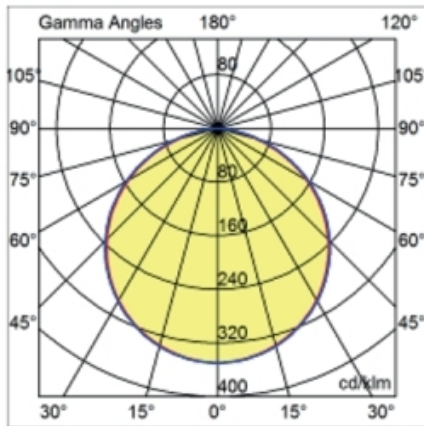

DIXIT RA16 RECESSED

A56102-

PROJECT	
TYPE	
SPECIFIER	
QUANTITY	
DATE	

RA 16 LED 18W 2400 lm					R:100%				I.Max:350 Cd/Klm				
H[m]	D[m]	Max lux	Med lux	Alpha=112°	H[m]	D[m]	Max lux	Med lux	Beta=113°	H[m]	D[m]	Max lux	Med lux
1.00	2.99	604	145		1.00	3.07	604	145		1.00	3.07	604	145
2.00	5.98	151	36		2.00	6.13	151	36		2.00	6.13	151	36
3.00	8.96	67	16		3.00	9.20	67	16		3.00	9.20	67	16
4.00	11.95	38	9		4.00	12.26	38	9		4.00	12.26	38	9
5.00	14.94	24	6		5.00	15.33	24	6		5.00	15.33	24	6

Dimming	DP	DV		
	Phase	0-10V		
Color Temperature	27K	30K	35K	40K
	2700K	3000K	3500K	4000K

Order Example **K°**

L5XXXXXX-DV-30K

0-10V   3000K