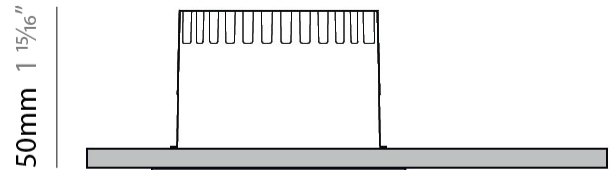

GENERAL

Series: Dixit
Subseries: Dixit RA8
Brand: Ivela
Division: Architectural
Mounting Type: Recessed
Mounting Location: Ceiling
Subcategory: Downlight

PHYSICAL

Shape: Round
Diameter (mm): 80
Diameter (in): 3 1/8
Height (mm): 50
Height (in): 1 15/16
Min. Recessing Depth (mm): 90
Min. Recessing Depth (in): 3 9/16
Light Distribution: Direct
Weight (kg): 0.4
Weight (lbs): 0.88
Diffuser: Clear Polycarbonate
Fixture Finish: MWH
Fixture Material: Aluminum Die Cast
Cut-out Measurements: 70mm / 2 3/4"

ELECTRICAL

Lamp Type: LED
Total Output Wattage (W): 5.5 / 8.5
Dimming: Tri-Mode (Non-Dimming and Phase Dimming (120Vac only) and 0-10V Dimming)
Driver Included: No
Driver Location: Recessed Housing
Driver Type: Constant Current - Universal
Driver Class: Class 2
Input Voltage (V): 120 - 277
Constant Current (MA): 350 / 500

LED

Number of LEDs: 1
Color Temperature (°K): 2700 / 3000 / 3500 / 4000
Max. Delivered Lumen (lm): 501 / 638
CRI: >90 CRI
Efficiency (%): 91
Lamp Life (hrs): 50000

OPTICAL

Reflector: Mirror-metallized thermoplastic material
Optic: 26
Beam Angle: Symmetric
Adjustability: Fixed
Upon Request: Optic 45° (mirror-metallized) / 65° (white)

RATINGS AND CERTIFICATIONS

Certified By: CSA Certified to UL and CSA Standards
IP rating: IP44
IK Rating: IK08