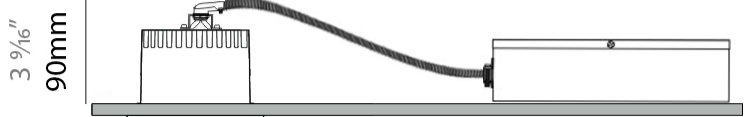

Ø80mm 3 1/8"