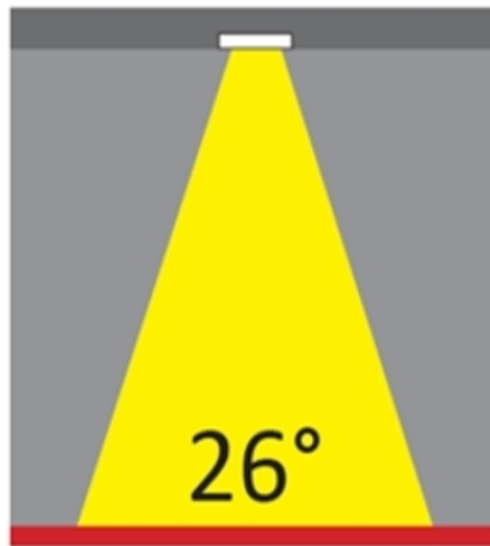

DIXIT RA8 RECESSED

A56121-

PROJECT
TYPE
SPECIFIER
QUANTITY
DATE

	DP	DV		Order Example	K°
Dimming	Phase	0-10V		L5XXXXXX-DV-30K	
Color Temperature	27K	30K	35K	40K	K°
	2700K	3000K	3500K	4000K	
				0-10V	3000K

A