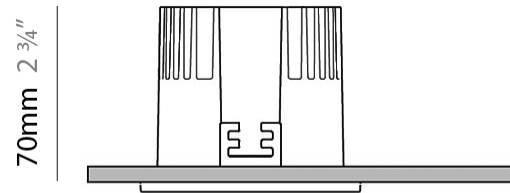

GENERAL

Series: Dixit
Subseries: Dixit RA8
Brand: Ivela
Division: Architectural
Mounting Type: Recessed
Mounting Location: Ceiling
Subcategory: Downlight

PHYSICAL

Shape: Square
Length (mm): 80
Length (in): 3 1/8
Width (mm): 80
Width (in): 3 1/8
Height (mm): 70
Height (in): 2 3/4
Min. Recessing Depth (mm): 110
Min. Recessing Depth (in): 4 3/16
Light Distribution: Direct
Weight (kg): 0.4
Weight (lbs): 0.88
Diffuser: Clear Polycarbonate
Fixture Finish: MWH
Fixture Material: Aluminum Die Cast
Cut-out Measurements: 70mm / 2 3/4"

ELECTRICAL

Lamp Type: LED
Total Output Wattage (W): 9 / 12
Dimming: Tri-Mode (Non-Dimming and Phase Dimming (120Vac only) and 0-10V Dimming)
Driver Included: No
Driver Location: Recessed Housing
Driver Type: Constant Current - Universal
Driver Class: Class 2
Input Voltage (V): 120 - 277
Constant Current (MA): 250 / 350

LED

Number of LEDs: 1
Color Temperature (°K): 2700 / 3000
Max. Delivered Lumen (lm): 1096 / 1447
CRI: >80 CRI
Efficiency (%): 87.7
Lamp Life (hrs): 50000
Upon Request: 3500K upon request

OPTICAL

Optic°: 26
Adjustability: Fixed
Upon Request: Optic 45° (mirror-metallized) / 65° (white)

RATINGS AND CERTIFICATIONS

Certified By: Certified for North American Standards
IP rating: IP44
IK Rating: IK08
Glare Rating: ≤ 19

PROJECT	_____
TYPE	_____
SPECIFIER	_____
QUANTITY	_____
DATE	_____