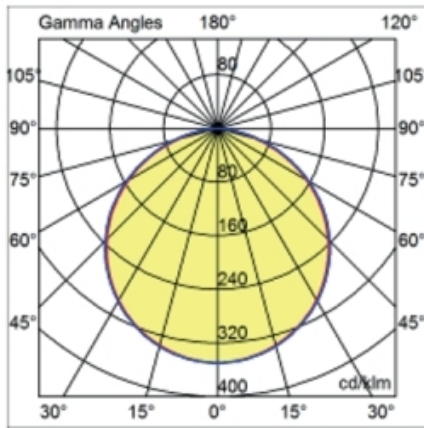

DIXIT RA16 RECESSED

A56102-

PROJECT	
TYPE	
SPECIFIER	
QUANTITY	
DATE	

RA 16 LED 18W 2400 lm					R:100%				I.Max:350 Cd/Klm				
H[m]	D[m]	Max lux	Med lux	Alpha=112°	H[m]	D[m]	Max lux	Med lux	Beta=113°	H[m]	D[m]	Max lux	Med lux
1.00	2.99	604	145		1.00	3.07	604	145		1.00	3.07	604	145
2.00	5.98	151	36		2.00	6.13	151	36		2.00	6.13	151	36
3.00	8.96	67	16		3.00	9.20	67	16		3.00	9.20	67	16
4.00	11.95	38	9		4.00	12.26	38	9		4.00	12.26	38	9
5.00	14.94	24	6		5.00	15.33	24	6		5.00	15.33	24	6

Dimming	DP	DV	
	Phase	0-10V	
Color Temperature	27K	30K	35K 40K
	2700K	3000K	3500K 4000K

Order Example **K°**

L5XXXXXX-DV-30K

0-10V 3000K