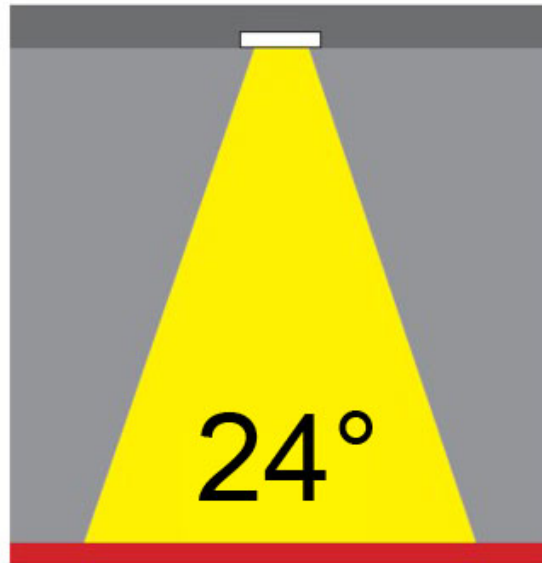

DIXIT RA8 RECESSED

A56057-

PROJECT	
TYPE	
SPECIFIER	
QUANTITY	
DATE	

	DP	DV		Order Example		K°
Dimming	Phase	0-10V		L5XXXXXX-DV-30K		
Color Temperature	27K	30K	35K	40K	0-10V	3000K
	2700K	3000K	3500K	4000K