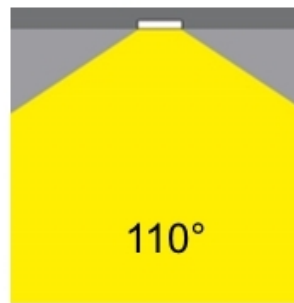

DIXIT RA16 RECESSED

A56102-

PROJECT	
TYPE	
SPECIFIER	
QUANTITY	
DATE	

RA 16 LED 18W 2400 lm					R:100%				I.Max:350 Cd/Klm				
H[m]	D[m]	Max lux	Med lux	Alpha=112°	H[m]	D[m]	Max lux	Med lux	Beta=113°	H[m]	D[m]	Max lux	Med lux
1.00	2.99	604	145		1.00	3.07	604	145		1.00	3.07	604	145
2.00	5.98	151	36		2.00	6.13	151	36		2.00	6.13	151	36
3.00	8.96	67	16		3.00	9.20	67	16		3.00	9.20	67	16
4.00	11.95	38	9		4.00	12.26	38	9		4.00	12.26	38	9
5.00	14.94	24	6		5.00	15.33	24	6		5.00	15.33	24	6

Dimming	DP	DV	
	Phase	0-10V	
Color Temperature	27K	30K	35K 40K
	2700K	3000K	3500K 4000K

Order Example **K°**

L5XXXXXX-DV-30K

0-10V 3000K