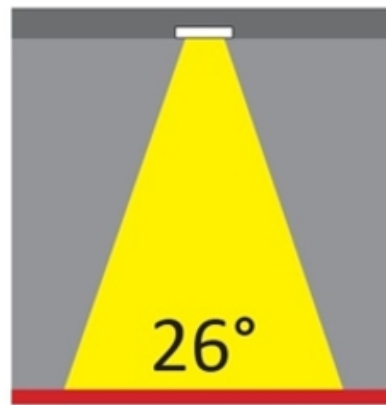

DIXIT RA8 RECESSED

A56069-

PROJECT	
TYPE	
SPECIFIER	
QUANTITY	
DATE	

	DP	DV	
Dimming	Phase	0-10V	
Color Temperature	27K 2700K	30K 3000K	35K 3500K 40K 4000K
			K°

Order Example **L5XXXXXX-DV-30K**

0-10V 3000K