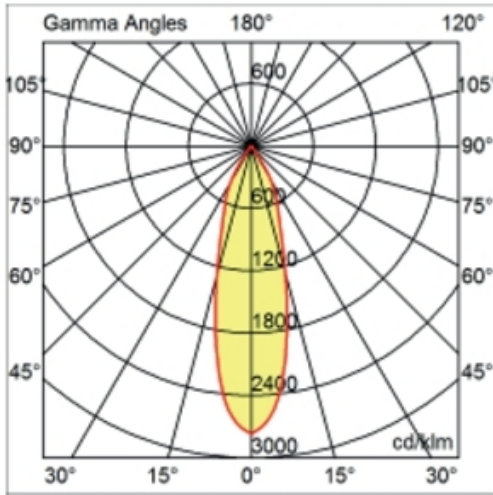

DIXIT RA8 RECESSED

A56061-

PROJECT	
TYPE	
SPECIFIER	
QUANTITY	
DATE	

RA 8 TL DIXIT LED 6.5W 550 lm				R:100%				I.Max:2958 Cd/Klm			
H[m]	D[m]	Max lux	Med lux	Alpha=26°		H[m]	D[m]	Max lux	Med lux	Beta=26°	
1.00	0.47	1508	939			1.00	0.47	1508	939		
2.00	0.94	377	235			2.00	0.94	377	235		
3.00	1.41	168	104			3.00	1.41	168	104		
4.00	1.89	94	59			4.00	1.89	94	59		
5.00	2.36	60	38			5.00	2.36	60	38		

Dimming	DP	DV	K°
	Phase	0-10V	
Color Temperature	27K	30K	35K
	2700K	3000K	3500K

Order Example **K°**
L5XXXXXX-DV-30K
0-10V **3000K**