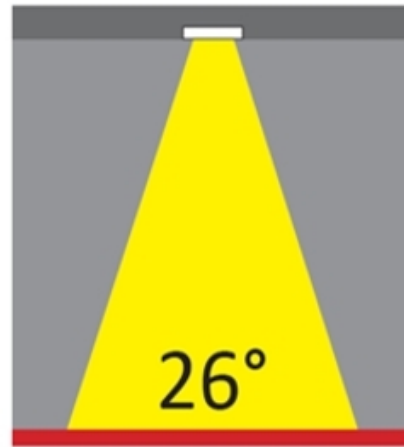

DIXIT RA8 RECESSED

A56061-

PROJECT	
TYPE	
SPECIFIER	
QUANTITY	
DATE	

RA 8 TL DIXIT LED 6.5W 550 lm				R:100%				I.Max:2958 Cd/Klm			
H[m]	D[m]	Max lux	Med lux	Alpha=26°		H[m]	D[m]	Max lux	Med lux	Beta=26°	
1.00	0.47	1508	939			1.00	0.47	1508	939		
2.00	0.94	377	235			2.00	0.94	377	235		
3.00	1.41	168	104			3.00	1.41	168	104		
4.00	1.89	94	59			4.00	1.89	94	59		
5.00	2.36	60	38			5.00	2.36	60	38		

Dimming	DP	DV	K°
	Phase	0-10V	
Color Temperature	27K	30K	35K
	2700K	3000K	3500K

Order Example **K°**
L5XXXXXX-DV-30K
0-10V **3000K**