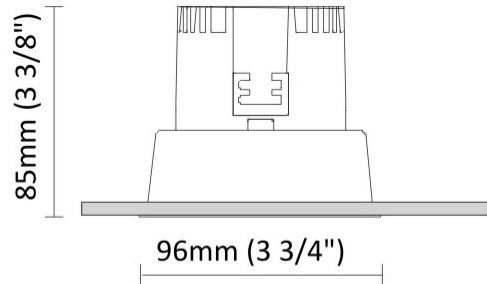

GENERAL

Series: Dixit
Subseries: Dixit RA8
Brand: Ivela
Division: Architectural
Mounting Type: Recessed
Mounting Location: Ceiling
Subcategory: Downlight

PHYSICAL

Shape: Round
Diameter (mm): 96
Diameter (in): 3 ¾
Height (mm): 85
Height (in): 3 ⅜
Min. Recessing Depth (mm): 125
Min. Recessing Depth (in): 4 ⅙
Light Distribution: Direct
Weight (kg): 0.3
Weight (lbs): 0.66
Diffuser: Clear Polycarbonate
Fixture Finish: MWH
Fixture Material: Aluminum Die Cast
Cut-out Measurements: 92mm / 3 5/8"

ELECTRICAL

Lamp Type: LED
Total Output Wattage (W): 5.5 / 8.5
Dimming: Tri-Mode (Non-Dimming and Phase Dimming (120Vac only) and 0-10V Dimming)
Driver Included: No
Driver Location: Recessed Housing
Driver Type: Constant Current - Universal
Driver Class: Class 2
Input Voltage (V): 120 - 277
Constant Current (MA): 350 / 500

LED

Number of LEDs: 1
Color Temperature (°K): 2700 / 3000
Max. Delivered Lumen (lm): 501 / 638
CRI: >90 CRI
Efficiency (%): 87.7
Lamp Life (hrs): 50000
Upon Request: 3500K upon request

OPTICAL

Optic°: 26
Beam Angle: Symmetric
Adjustability: Fixed
Upon Request: Optic 45° (mirror-metallized) / 65° (white)

RATINGS AND CERTIFICATIONS

Certified By: Certified for North American Standards
IP rating: IP44
IK Rating: IK08