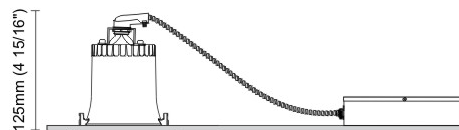

OPTICAL

Optic°: 26 _____
 Adjustability: Fixed _____

RATINGS AND CERTIFICATIONS

Certified By: Certified for North American Standards _____
 IP rating: IP43 _____

103mm (4 1/16")

103mm (4 1/16")

Ø96mm
(3 3/4")