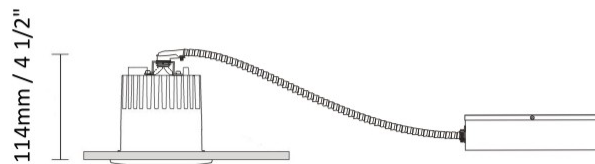

Ø 70mm (2 3/4")