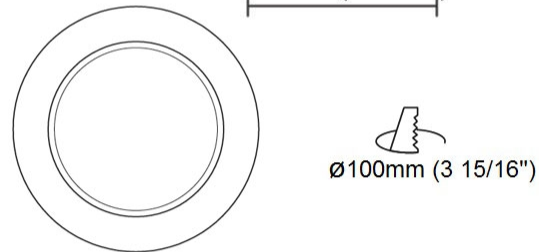

GENERAL

Series: Dixit
Subseries: Dixit RA11
Brand: Ivela
Division: Architectural
Mounting Type: Recessed
Mounting Location: Ceiling
Subcategory: Downlight

PHYSICAL

Shape: Round
Diameter (mm): 110
Diameter (in): 4 5/16
Height (mm): 70
Height (in): 2 3/4
Min. Recessing Depth (mm): 110
Min. Recessing Depth (in): 4 15/16
Light Distribution: Direct
Weight (kg): 0.6
Weight (lbs): 1.32
Diffuser: Clear Polycarbonate
Fixture Finish: MWH
Fixture Material: Aluminum Die Cast
Cut-out Measurements: 100mm / 3 15/16"

ELECTRICAL

Lamp Type: LED
Total Output Wattage (W): 12 / 18 / 26
Dimming: Tri-Mode (Non-Dimming and Phase Dimming (120Vac only) and 0-10V Dimming)
Driver Included: No
Driver Location: Recessed Housing
Driver Type: Constant Current - Universal
Driver Class: Class 2
Input Voltage (V): 120 - 277
Constant Current (MA): 350 / 500 / 700

LED

Number of LEDs: 1
Color Temperature (°K): 2700 / 3000 / 4000
Max. Delivered Lumen (lm): 1513 / 2092 / 2759
CRI: >85 CRI
Efficiency (%): 89
Lamp Life (hrs): 50000
Upon Request: 3500K upon request

OPTICAL

Optic°: 55
Adjustability: Fixed
Upon Request: Optic 18° or 30° (mirror-metallized) / 70° (white)

RATINGS AND CERTIFICATIONS

Certified By: Certified for North American Standards
IP rating: IP43
IK Rating: IK08
Glare Rating: ≤ 19