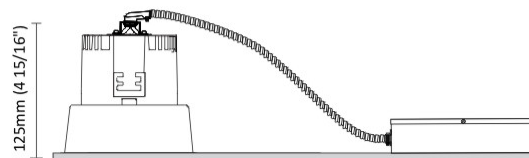

GENERAL

Series: Dixit
Subseries: Dixit RA8
Brand: Ivela
Division: Architectural
Mounting Type: Recessed
Mounting Location: Ceiling
Subcategory: Downlight

PHYSICAL

Shape: Round
Diameter (mm): 96
Diameter (in): 3 3/4
Height (mm): 85
Height (in): 3 3/8
Min. Recessing Depth (mm): 125
Min. Recessing Depth (in): 4 15/16
Light Distribution: Direct
Weight (kg): 0.3
Weight (lbs): 0.66
Diffuser: Clear Polycarbonate
Fixture Finish: MWH
Fixture Material: Aluminum Die Cast
Cut-out Measurements: 92mm / 3 5/8"

ELECTRICAL

Lamp Type: LED
Total Output Wattage (W): 5.5 / 8.5
Dimming: Tri-Mode (Non-Dimming and Phase Dimming (120Vac only) and 0-10V Dimming)
Driver Included: No
Driver Location: Recessed Housing
Driver Type: Constant Current - Universal
Driver Class: Class 2
Input Voltage (V): 120 - 277
Constant Current (MA): 350 / 500

LED

Number of LEDs: 1
Color Temperature (°K): 2700 / 3000
Max. Delivered Lumen (lm): 501 / 638
CRI: >90 CRI
Efficiency (%): 87.7
Lamp Life (hrs): 50000
Upon Request: 3500K upon request

OPTICAL

Optic°: 26
Beam Angle: Symmetric
Adjustability: Fixed
Upon Request: Optic 45° (mirror-metallized) / 65° (white)

RATINGS AND CERTIFICATIONS

Certified By: Certified for North American Standards
IP rating: IP44
IK Rating: IK08