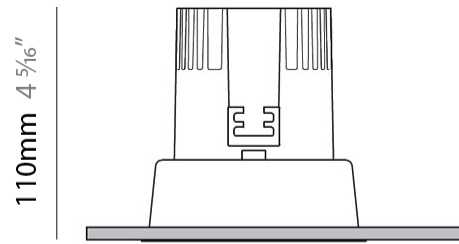

GENERAL

Series: Dixit
Subseries: Dixit RA8
Brand: Ivela
Division: Architectural
Mounting Type: Recessed
Mounting Location: Ceiling
Subcategory: Downlight

PHYSICAL

Shape: Round
Diameter (mm): 96
Diameter (in): 3 3/4
Height (mm): 110
Height (in): 4 5/16
Min. Recessing Depth (mm): 150
Min. Recessing Depth (in): 5 7/8
Light Distribution: Direct
Weight (kg): 0.4
Weight (lbs): 0.88
Diffuser: Clear Polycarbonate
Fixture Finish: MWH
Fixture Material: Aluminum Die Cast
Cut-out Measurements: 92mm / 3 5/8"

ELECTRICAL

Lamp Type: LED
Total Output Wattage (W): 9 / 12
Dimming: Tri-Mode (Non-Dimming and Phase Dimming (120Vac only) and 0-10V Dimming)
Driver Included: No
Driver Location: Recessed Housing
Driver Type: Constant Current - Universal
Driver Class: Class 2
Input Voltage (V): 120 - 277
Constant Current (MA): 250 / 350

LED

Number of LEDs: 1
Color Temperature (°K): 2700 / 3000
Max. Delivered Lumen (lm): 1096 / 1447
CRI: >80 CRI
Efficiency (%): 87.7
Lamp Life (hrs): 50000
Upon Request: 3500K upon request

OPTICAL

Optic°: 26
Beam Angle: Symmetric
Adjustability: Fixed
Upon Request: Optic 45° (mirror-metallized) / 65° (white)

RATINGS AND CERTIFICATIONS

Certified By: Certified for North American Standards
IP rating: IP44
IK Rating: IK08