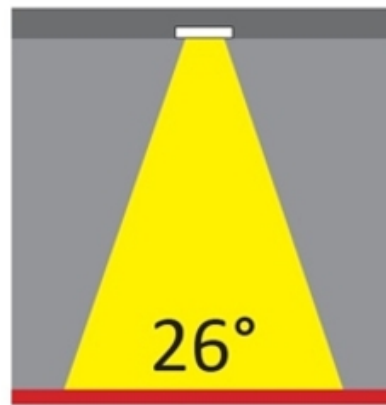

DIXIT RA8 RECESSED

A56069-

PROJECT	
TYPE	
SPECIFIER	
QUANTITY	
DATE	

	DP	DV	
Dimming	Phase	0-10V	
Color Temperature	27K 2700K	30K 3000K	35K 3500K
		40K 4000K	

Order Example **K°**
L5XXXXXX-DV-30K
0-10V
3000K