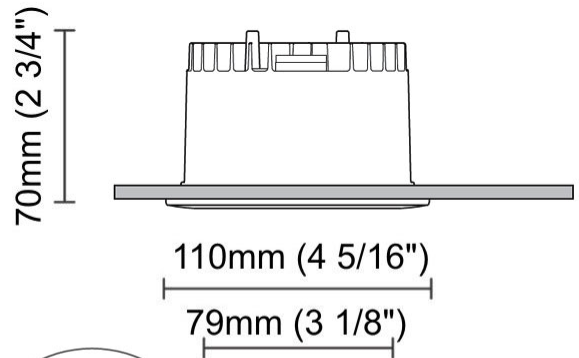

GENERAL

Series: Dixit
Subseries: Dixit RA11
Brand: Ivela
Division: Architectural
Mounting Type: Recessed
Mounting Location: Ceiling
Subcategory: Downlight

PHYSICAL

Shape: Round
Diameter (mm): 110
Diameter (in): 4 5/16
Height (mm): 70
Height (in): 2 3/4
Min. Recessing Depth (mm): 110
Min. Recessing Depth (in): 4 15/16
Light Distribution: Direct
Weight (kg): 0.6
Weight (lbs): 1.32
Diffuser: Clear Polycarbonate
Fixture Finish: MWH
Fixture Material: Aluminum Die Cast
Cut-out Measurements: 100mm / 3 15/16"

ELECTRICAL

Lamp Type: LED
Total Output Wattage (W): 12 / 18 / 26
Dimming: Tri-Mode (Non-Dimming and Phase Dimming (120Vac only) and 0-10V Dimming)
Driver Included: No
Driver Location: Recessed Housing
Driver Type: Constant Current - Universal
Driver Class: Class 2
Input Voltage (V): 120 - 277
Constant Current (MA): 350 / 500 / 700

LED

Number of LEDs: 1
Color Temperature (°K): 2700 / 3000 / 4000
Max. Delivered Lumen (lm): 1513 / 2092 / 2759
CRI: >85 CRI
Efficiency (%): 89
Lamp Life (hrs): 50000
Upon Request: 3500K upon request

OPTICAL

Optic°: 55
Adjustability: Fixed
Upon Request: Optic 18° or 30° (mirror-metallized) / 70° (white)

RATINGS AND CERTIFICATIONS

Certified By: Certified for North American Standards
IP rating: IP43
IK Rating: IK08
Glare Rating: ≤ 19