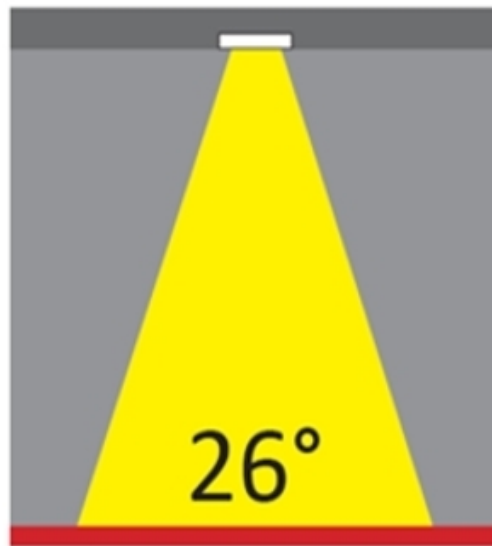

DIXIT RA8 RECESSED

A56121-

PROJECT
TYPE
SPECIFIER
QUANTITY
DATE

	DP	DV		Order Example		K°
Dimming	Phase	0-10V		L5XXXXXX-DV-30K		
Color Temperature	27K	30K	35K	40K	0-10V	3000K
	2700K	3000K	3500K	4000K