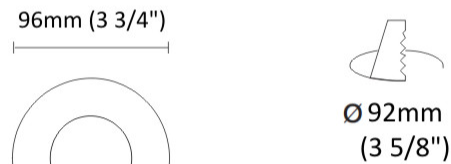

GENERAL

Series: Dixit
Subseries: Dixit RA8
Brand: Ivela
Division: Architectural
Mounting Type: Recessed
Mounting Location: Ceiling
Subcategory: Downlight

PHYSICAL

Shape: Round
Diameter (mm): 96
Diameter (in): 3 3/4
Height (mm): 85
Height (in): 3 3/8
Min. Recessing Depth (mm): 125
Min. Recessing Depth (in): 4 15/16
Light Distribution: Direct
Weight (kg): 0.3
Weight (lbs): 0.66
Diffuser: Clear Polycarbonate
Fixture Finish: MWH
Fixture Material: Aluminum Die Cast
Cut-out Measurements: 92mm / 3 5/8"

ELECTRICAL

Lamp Type: LED
Total Output Wattage (W): 5.5 / 8.5
Dimming: Tri-Mode (Non-Dimming and Phase Dimming (120Vac only) and 0-10V Dimming)
Driver Included: No
Driver Location: Recessed Housing
Driver Type: Constant Current - Universal
Driver Class: Class 2
Input Voltage (V): 120 - 277
Constant Current (MA): 350 / 500

LED

Number of LEDs: 1
Color Temperature (°K): 2700 / 3000
Max. Delivered Lumen (lm): 501 / 638
CRI: >90 CRI
Efficiency (%): 87.7
Lamp Life (hrs): 50000
Upon Request: 3500K upon request

OPTICAL

Optic°: 26
Beam Angle: Symmetric
Adjustability: Fixed
Upon Request: Optic 45° (mirror-metallized) / 65° (white)

RATINGS AND CERTIFICATIONS

Certified By: Certified for North American Standards
IP rating: IP44
IK Rating: IK08