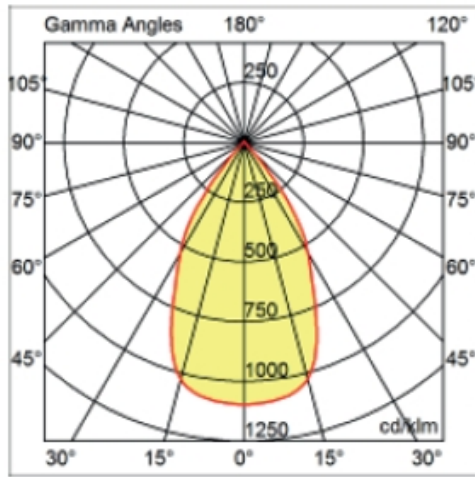

DIXIT RA11 RECESSED

A56028-

PROJECT	
TYPE	
SPECIFIER	
QUANTITY	
DATE	

	DP	DV		Order Example	K°
Dimming	Phase	0-10V		L5XXXXXX-DV-30K	
Color Temperature	27K 2700K	30K 3000K	35K 3500K	0-10V	3000K

A