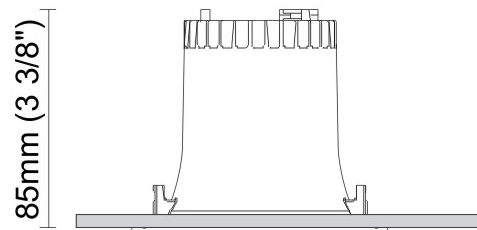

GENERAL

Series: Dixit _____
Subseries: Dixit RA8 _____
Brand: Ivela _____
Division: Architectural _____
Mounting Type: Recessed _____
Mounting Location: Ceiling _____
Subcategory: Downlight _____

PHYSICAL

Shape: Round _____
Diameter (mm): 103 _____
Diameter (in): 4 1/16 _____
Height (mm): 85 _____
Height (in): 3 3/8 _____
Min. Recessing Depth (mm): 125 _____
Min. Recessing Depth (in): 4 15/16 _____
Light Distribution: Direct _____
Weight (kg): 0.3 _____
Weight (lbs): 0.66 _____
Diffuser: Clear Polycarbonate _____
Fixture Finish: MWH _____
Fixture Material: Aluminum Die Cast _____
Cut-out Measurements: 96mm / 3 3/4" _____

ELECTRICAL

Lamp Type: LED _____
Total Output Wattage (W): 9 / 12 _____
Dimming: Tri-Mode (Non-Dimming and Phase Dimming (120Vac only) and 0-10V Dimming) _____
Driver Included: No _____
Driver Location: Recessed Housing _____
Driver Type: Constant Current - Universal _____
Driver Class: Class 2 _____
Input Voltage (V): 120 - 277 _____
Constant Current (MA): 250 / 350 _____

LED

Number of LEDs: 1 _____
Color Temperature (°K): 2700 / 3000 _____
Max. Delivered Lumen (lm): 1096 / 1447 _____
CRI: >90 CRI _____
Efficiency (%): 73 _____
Lamp Life (hrs): 50000 _____
Upon Request: 3500K upon request _____

OPTICAL

Optic°: 26 _____
Adjustability: Fixed _____

RATINGS AND CERTIFICATIONS

Certified By: Certified for North American Standards _____
IP rating: IP43 _____

103mm (4 1/16")

103mm (4 1/16")

Ø96mm
(3 3/4")