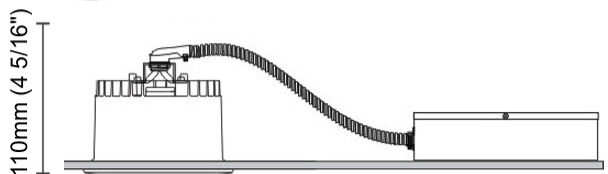

GENERAL

Series: Dixit
Subseries: Dixit RA11
Brand: Ivela
Division: Architectural
Mounting Type: Recessed
Mounting Location: Ceiling
Subcategory: Downlight

PHYSICAL

Shape: Round
Diameter (mm): 110
Diameter (in): 4 5/16
Height (mm): 70
Height (in): 2 3/4
Min. Recessing Depth (mm): 110
Min. Recessing Depth (in): 4 15/16
Light Distribution: Direct
Weight (kg): 0.6
Weight (lbs): 1.32
Diffuser: Clear Polycarbonate
Fixture Finish: MWH
Fixture Material: Aluminum Die Cast
Cut-out Measurements: 100mm / 3 15/16"

ELECTRICAL

Lamp Type: LED
Total Output Wattage (W): 12 / 18 / 26
Dimming: Tri-Mode (Non-Dimming and Phase Dimming (120Vac only) and 0-10V Dimming)
Driver Included: No
Driver Location: Recessed Housing
Driver Type: Constant Current - Universal
Driver Class: Class 2
Input Voltage (V): 120 - 277
Constant Current (MA): 350 / 500 / 700

LED

Number of LEDs: 1
Color Temperature (°K): 2700 / 3000 / 4000
Max. Delivered Lumen (lm): 1513 / 2092 / 2759
CRI: >85 CRI
Efficiency (%): 89
Lamp Life (hrs): 50000
Upon Request: 3500K upon request

OPTICAL

Optic°: 55
Adjustability: Fixed
Upon Request: Optic 18° or 30° (mirror-metallized) / 70° (white)

RATINGS AND CERTIFICATIONS

Certified By: Certified for North American Standards
IP rating: IP43
IK Rating: IK08
Glare Rating: ≤ 19