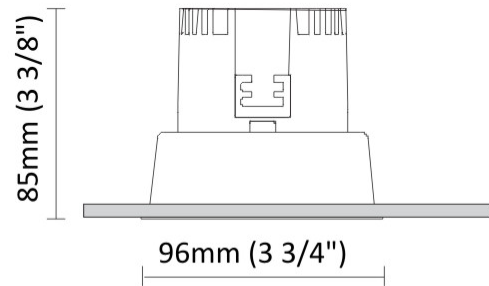

GENERAL

Series: Dixit
Subseries: Dixit RA8
Brand: Ivela
Division: Architectural
Mounting Type: Recessed
Mounting Location: Ceiling
Subcategory: Downlight

PHYSICAL

Shape: Round
Diameter (mm): 96
Diameter (in): 3 3/4
Height (mm): 85
Height (in): 3 3/8
Min. Recessing Depth (mm): 125
Min. Recessing Depth (in): 4 15/16
Light Distribution: Direct
Weight (kg): 0.3
Weight (lbs): 0.66
Diffuser: Clear Polycarbonate
Fixture Finish: MWH
Fixture Material: Aluminum Die Cast
Cut-out Measurements: 92mm / 3 5/8"

ELECTRICAL

Lamp Type: LED
Total Output Wattage (W): 5.5 / 8.5
Dimming: Tri-Mode (Non-Dimming and Phase Dimming (120Vac only) and 0-10V Dimming)
Driver Included: No
Driver Location: Recessed Housing
Driver Type: Constant Current - Universal
Driver Class: Class 2
Input Voltage (V): 120 - 277
Constant Current (MA): 350 / 500

LED

Number of LEDs: 1
Color Temperature (°K): 2700 / 3000
Max. Delivered Lumen (lm): 501 / 638
CRI: >90 CRI
Efficiency (%): 87.7
Lamp Life (hrs): 50000
Upon Request: 3500K upon request

OPTICAL

Optic°: 26
Beam Angle: Symmetric
Adjustability: Fixed
Upon Request: Optic 45° (mirror-metallized) / 65° (white)

RATINGS AND CERTIFICATIONS

Certified By: Certified for North American Standards
IP rating: IP44
IK Rating: IK08