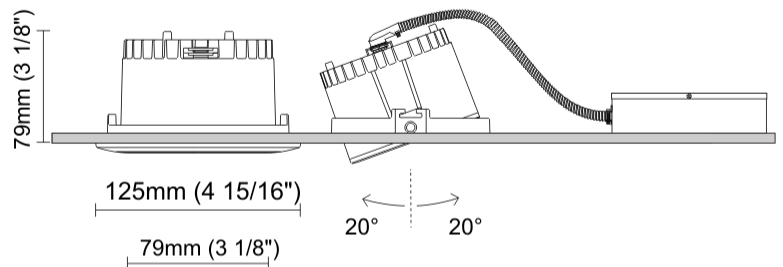

GENERAL

Series: Dixit
Subseries: Dixit RA20
Brand: Ivela
Division: Architectural
Mounting Type: Recessed
Mounting Location: Ceiling
Subcategory: Downlight

PHYSICAL

Shape: Round
Diameter (mm): 200
Diameter (in): 7 7/8
Height (mm): 95
Height (in): 3 3/4
Min. Recessing Depth (mm): 143
Min. Recessing Depth (in): 5 5/8
Light Distribution: Direct
Weight (kg): 1.8
Weight (lbs): 3.97
Diffuser: Clear Polycarbonate
Fixture Finish: MWH
Fixture Material: Aluminum Die Cast
Cut-out Measurements: 185mm / 7 9/32"

GENERAL

Series: Dixit
Subseries: Dixit RA11
Brand: Ivela
Division: Architectural
Mounting Type: Recessed
Mounting Location: Ceiling
Subcategory: Downlight

PHYSICAL

Shape: Round
Diameter (mm): 110
Diameter (in): 4 5/16
Height (mm): 70
Height (in): 2 3/4
Min. Recessing Depth (mm): 110
Min. Recessing Depth (in): 4 15/16
Light Distribution: Direct
Weight (kg): 0.6
Weight (lbs): 1.32
Diffuser: Clear Polycarbonate
Fixture Finish: MWH
Fixture Material: Aluminum Die Cast
Cut-out Measurements: 100mm / 3 15/16"

GENERAL

Series: Dixit
Subseries: Dixit RA11
Brand: Ivela
Division: Architectural
Mounting Type: Recessed
Mounting Location: Ceiling
Subcategory: Downlight

PHYSICAL

Shape: Round
Diameter (mm): 125
Diameter (in): 4 ¹⁵/₁₆
Height (mm): 79
Height (in): 3 ¹/₈
Min. Recessing Depth (mm): 119
Min. Recessing Depth (in): 4 ¹¹/₁₆
Light Distribution: Direct
Weight (kg): 0.6
Weight (lbs): 1.32
Diffuser: Clear Polycarbonate
Fixture Finish: MWH
Fixture Material: Aluminum Die Cast
Cut-out Measurements: 116mm / 4 9/16"

OPTICAL

Optic°: 55
Adjustability: Tilt ±20°
Upon Request: Optic 18° or 30° (mirror-metallized) / 70° (white)

RATINGS AND CERTIFICATIONS

Certified By: Certified for North American Standards
IP rating: IP20
IK Rating: IK08
Glare Rating: ≤ 19