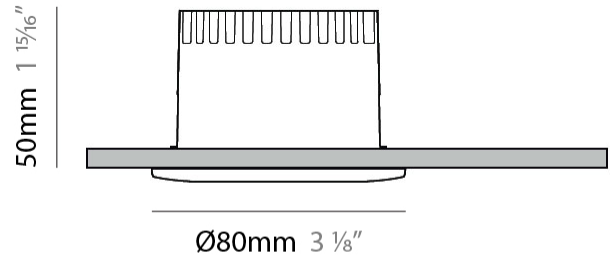

GENERAL

Series: Dixit
Subseries: Dixit RA8
Brand: Ivela
Division: Architectural
Mounting Type: Recessed
Mounting Location: Ceiling
Subcategory: Downlight

PHYSICAL

Shape: Round
Diameter (mm): 80
Diameter (in): 3 1/8
Height (mm): 50
Height (in): 1 15/16
Min. Recessing Depth (mm): 90
Min. Recessing Depth (in): 3 9/16
Light Distribution: Direct
Weight (kg): 0.4
Weight (lbs): 0.88
Diffuser: Clear Polycarbonate
Fixture Finish: MWH
Fixture Material: Aluminum Die Cast
Cut-out Measurements: 70mm / 2 3/4"

ELECTRICAL

Lamp Type: LED
Total Output Wattage (W): 5.5 / 8.5
Dimming: Tri-Mode (Non-Dimming and Phase Dimming (120Vac only) and 0-10V Dimming)
Driver Included: No
Driver Location: Recessed Housing
Driver Type: Constant Current - Universal
Driver Class: Class 2
Input Voltage (V): 120 - 277
Constant Current (mA): 350 / 500

LED

Number of LEDs: 1
Color Temperature (°K): 2700 / 3000 / 3500 / 4000
Max. Delivered Lumen (lm): 501 / 638
CRI: >90 CRI
Efficiency (%): 91
Lamp Life (hrs): 50000

OPTICAL

Reflector: Mirror-metallized thermoplastic material
Optic: 26
Beam Angle: Symmetric
Adjustability: Fixed
Upon Request: Optic 45° (mirror-metallized) / 65° (white)

RATINGS AND CERTIFICATIONS

Certified By: CSA Certified to UL and CSA Standards
IP rating: IP44
IK Rating: IK08