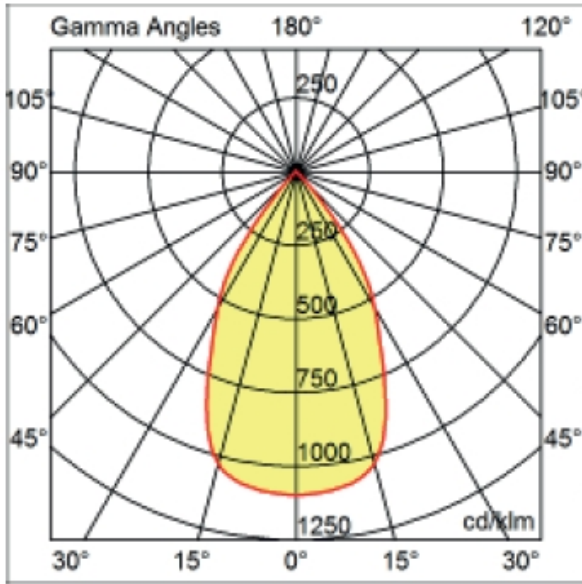

DIXIT RA11 RECESSED

A56024-

PROJECT	
TYPE	
SPECIFIER	
QUANTITY	
DATE	

	DP	DV		
Dimming	Phase	0-10V		
Color Temperature	27K	30K	35K	40K
	2700K	3000K	3500K	4000K

Order Example **K°**
L5XXXXXX-DV-30K
0-10V
3000K