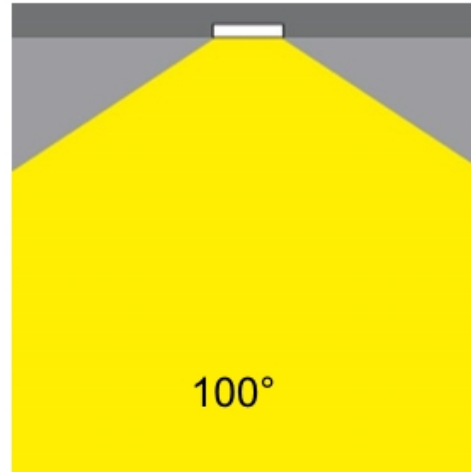

DIXIT RA20 RECESSED

A56015-

PROJECT	
TYPE	
SPECIFIER	
QUANTITY	
DATE	

	DP	DV			
Dimming	Phase	0-10V			
Color Temperature	27K	30K	35K	40K	K°
	2700K	3000K	3500K	4000K	

Order Example **K°**
L5XXXXXX-DV-30K
0-10V
3000K