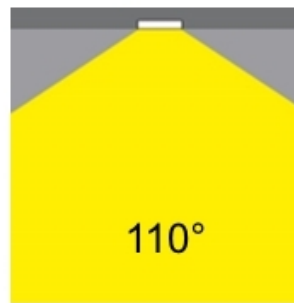

DIXIT RA16 RECESSED

A56102-

PROJECT	
TYPE	
SPECIFIER	
QUANTITY	
DATE	

RA 16 LED 18W 2400 lm					R:100%				I.Max:350 Cd/Klm				
H[m]	D[m]	Max lux	Med lux	Alpha=112°	H[m]	D[m]	Max lux	Med lux	Beta=113°	H[m]	D[m]	Max lux	Med lux
1.00	2.99	604	145		1.00	3.07	604	145		1.00	3.07	604	145
2.00	5.98	151	36		2.00	6.13	151	36		2.00	6.13	151	36
3.00	8.96	67	16		3.00	9.20	67	16		3.00	9.20	67	16
4.00	11.95	38	9		4.00	12.26	38	9		4.00	12.26	38	9
5.00	14.94	24	6		5.00	15.33	24	6		5.00	15.33	24	6

Dimming	DP Phase	DV 0-10V			
Color Temperature	27K 2700K	30K 3000K	35K 3500K	40K 4000K	K°

Order Example **L5XXXXXX-DV-30K**

0-10V 3000K