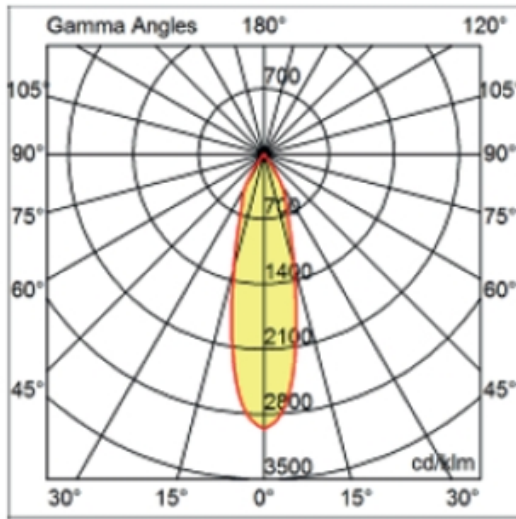

DIXIT RA8 RECESSED

A56063-

PROJECT	
TYPE	
SPECIFIER	
QUANTITY	
DATE	

	DP	DV		Order Example	K°
Dimming	Phase	0-10V		L5XXXXXX-DV-30K	
Color Temperature	27K	30K	35K	0-10V	3000K
	2700K	3000K	3500K		

A