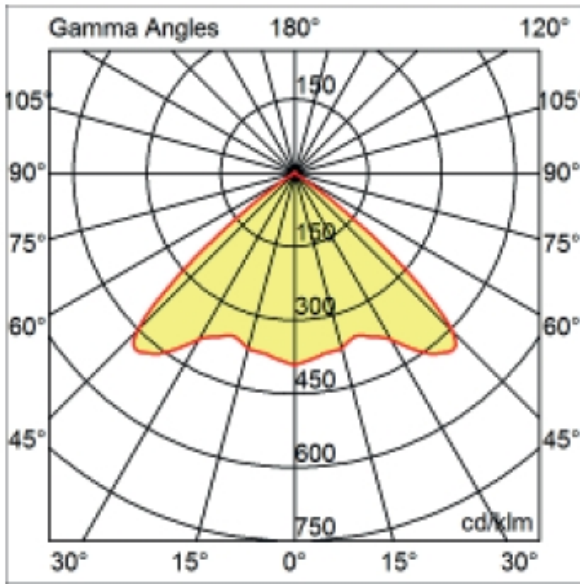

DIXIT RA20 RECESSED

A56015-

PROJECT	
TYPE	
SPECIFIER	
QUANTITY	
DATE	

	DP	DV			
Dimming	Phase	0-10V			
Color Temperature	27K	30K	35K	40K	K°
	2700K	3000K	3500K	4000K	

Order Example **K°**
L5XXXXXX-DV-30K
0-10V
3000K