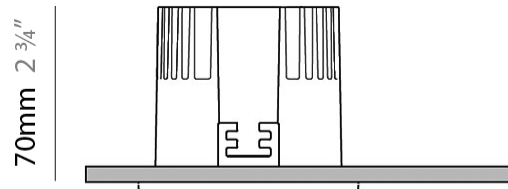

GENERAL

Series: Dixit
Subseries: Dixit RA8
Brand: Ivela
Division: Architectural
Mounting Type: Recessed
Mounting Location: Ceiling
Subcategory: Downlight

PHYSICAL

Shape: Square
Length (mm): 80
Length (in): 3 1/8
Width (mm): 80
Width (in): 3 1/8
Height (mm): 70
Height (in): 2 3/4
Min. Recessing Depth (mm): 110
Min. Recessing Depth (in): 4 3/16
Light Distribution: Direct
Weight (kg): 0.4
Weight (lbs): 0.88
Diffuser: Clear Polycarbonate
Fixture Finish: MWH
Fixture Material: Aluminum Die Cast
Cut-out Measurements: 70mm / 2 3/4"

ELECTRICAL

Lamp Type: LED
Total Output Wattage (W): 9 / 12
Dimming: Tri-Mode (Non-Dimming and Phase Dimming (120Vac only) and 0-10V Dimming)
Driver Included: No
Driver Location: Recessed Housing
Driver Type: Constant Current - Universal
Driver Class: Class 2
Input Voltage (V): 120 - 277
Constant Current (MA): 250 / 350

LED

Number of LEDs: 1
Color Temperature (°K): 2700 / 3000
Max. Delivered Lumen (lm): 1096 / 1447
CRI: >80 CRI
Efficiency (%): 87.7
Lamp Life (hrs): 50000
Upon Request: 3500K upon request

OPTICAL

Optic°: 26
Adjustability: Fixed
Upon Request: Optic 45° (mirror-metallized) / 65° (white)

RATINGS AND CERTIFICATIONS

Certified By: Certified for North American Standards
IP rating: IP44
IK Rating: IK08
Glare Rating: ≤ 19