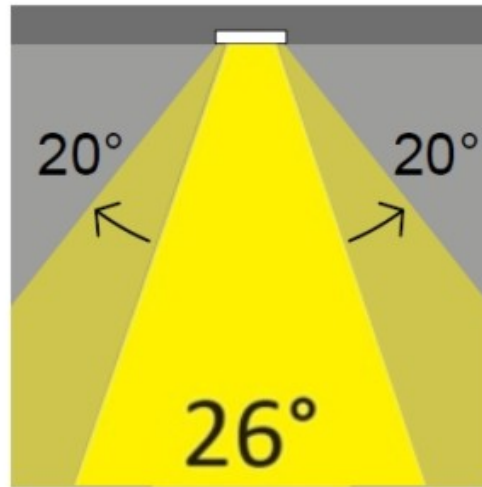

DP	DV	
Dimming	Phase	0-10V	
Color Temperature	27K 30K 35K 40K	2700K 3000K 3500K 4000K	K°

Order Example **K°**
L5XXXXXX-DV-30K
0-10V 3000K

A