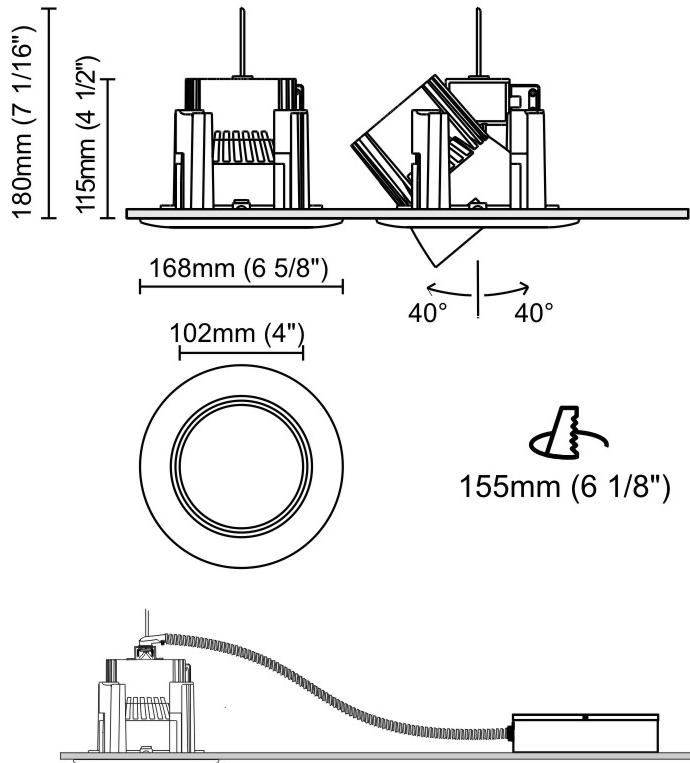

DIXIT RA17 RECESSED

A56019-30K

base number

1. To build a product code in our configurator select the specify button on the base model # product page
2. To build a manual product code on this datasheet choose from the options listed below in blue font and add the suffix to the base model #

GENERAL

Series: Dixit
Subseries: Dixit RA17
Brand: Ivela
Division: Architectural
Mounting Type: Recessed
Mounting Location: Ceiling
Subcategory: Downlight

PHYSICAL

Shape: Round
Diameter (mm): 168
Diameter (in): 6 5/8
Height (mm): 180
Height (in): 7 1/16
Min. Recessing Depth (mm): 180
Min. Recessing Depth (in): 7 1/16
Light Distribution: Adjustable / Direct
Weight (kg): 2
Weight (lbs): 4.40
Diffuser: Clear Polycarbonate
Fixture Finish: MWH
Fixture Material: Aluminum Die Cast

ELECTRICAL

Lamp Type: LED
Total Output Wattage (W): 33
Dimming: Tri-Mode (Non-Dimming and Phase Dimming (120Vac only) and 0-10V Dimming)
Driver Included: No
Driver Location: Recessed Housing
Driver Type: Constant Current - Universal
Driver Class: Class 2
Housing: See Components
Input Voltage (V): 120 - 277
Constant Current (MA): 900

LED

Number of LEDs: 1
Color Temperature (°K): 3000
Max. Delivered Lumen (lm): 3770
CRI: >85 CRI
Lamp Life (hrs): 50000

OPTICAL

Optic°: 30
Upon Request: Optic 17° or 55° (mirror-metallized) / 70° (white)

RATINGS AND CERTIFICATIONS

Certified By: Certified for North American Standards
IP rating: IP20
IK Rating: IK07