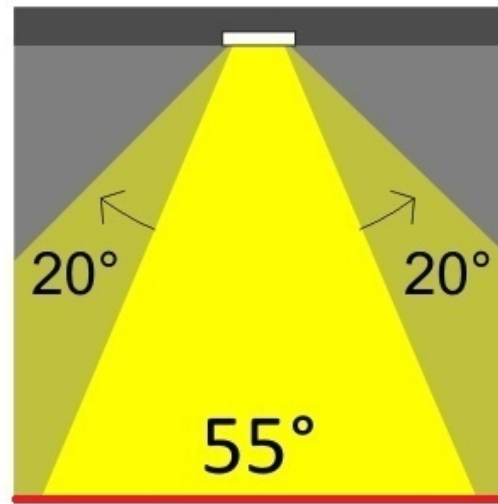

DIXIT RA11 RECESSED

A56024-

PROJECT	
TYPE	
SPECIFIER	
QUANTITY	
DATE	

	DP	DV	
Dimming	Phase	0-10V	
Color Temperature	27K 2700K	30K 3000K	35K 3500K
		40K 4000K	K°

Order Example **K°**
L5XXXXXX-DV-30K
0-10V
3000K