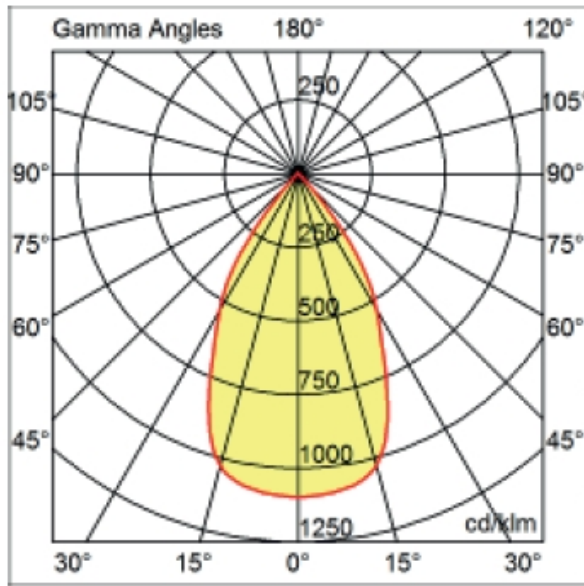

DIXIT RA11 RECESSED

A56024-

PROJECT	
TYPE	
SPECIFIER	
QUANTITY	
DATE	

	DP	DV	
Dimming	Phase	0-10V	
Color Temperature	27K 2700K	30K 3000K	35K 3500K
		40K 4000K	K°

Order Example **K°**
L5XXXXXX-DV-30K
0-10V
3000K