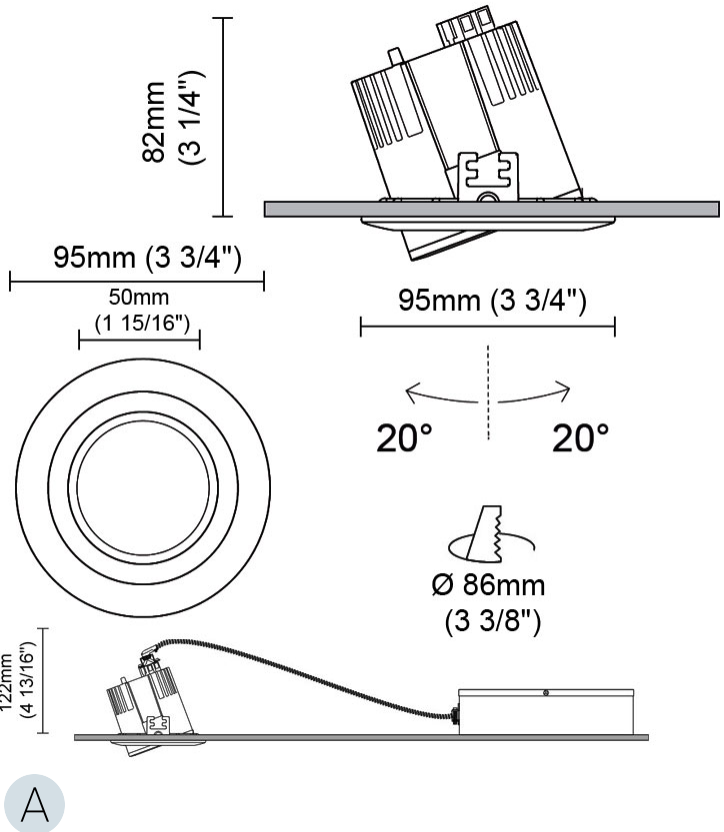

GENERAL

Series: Dixit
Subseries: Dixit RA8
Brand: Ivela
Division: Architectural
Mounting Type: Recessed
Mounting Location: Ceiling
Subcategory: Downlight

PHYSICAL

Shape: Round
Diameter (mm): 95
Diameter (in): 3 3/4
Height (mm): 82
Height (in): 3 1/4
Min. Recessing Depth (mm): 122
Min. Recessing Depth (in): 4 13/16
Light Distribution: Adjustable / Direct
Weight (kg): 0.4
Weight (lbs): 0.88
Diffuser: Clear Polycarbonate
Fixture Finish: MWH
Fixture Material: Aluminum Die Cast
Cut-out Measurements: 86mm / 3 3/8"

ELECTRICAL

Lamp Type: LED
Total Output Wattage (W): 9 / 12
Dimming: Tri-Mode (Non-Dimming and Phase Dimming (120Vac only) and 0-10V Dimming)
Driver Included: No
Driver Location: Recessed Housing
Driver Type: Constant Current - Universal
Driver Class: Class 2
Input Voltage (V): 120 - 277
Constant Current (MA): 250 / 350

LED

Number of LEDs: 1
Color Temperature (°K): 2700 / 3000 / 4000
Max. Delivered Lumen (lm): 1096 / 1447
CRI: >80 CRI
Efficiency (%): 87.7
Lamp Life (hrs): 50000
Upon Request: 3500K upon request

OPTICAL

Optic°: 26
Beam Angle: Symmetric
Adjustability: Tilt ±20°
Upon Request: Optic 45° (mirror-metallized) / 65° (white)

RATINGS AND CERTIFICATIONS

Certified By: Certified for North American Standards
IP rating: IP20
IK Rating: IK08
Glare Rating: ≤ 19