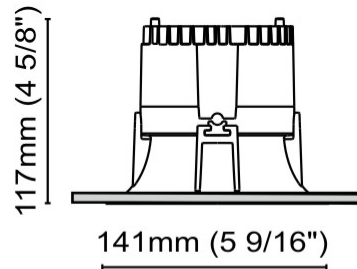

GENERAL

Series: Dixit
Subseries: Dixit RA11
Brand: Ivela
Division: Architectural
Mounting Type: Recessed
Mounting Location: Ceiling
Subcategory: Downlight

PHYSICAL

Shape: Round
Diameter (mm): 141
Diameter (in): 5 9/16
Height (mm): 117
Height (in): 4 5/8
Min. Recessing Depth (mm): 157
Min. Recessing Depth (in): 6 3/16
Light Distribution: Direct
Weight (kg): 0.7
Weight (lbs): 1.54
Diffuser: Clear Polycarbonate
Fixture Finish: MWH
Fixture Material: Aluminum Die Cast
Cut-out Measurements: 126mm / 4 15/16"

ELECTRICAL

Lamp Type: LED
Total Output Wattage (W): 12 / 18 / 26
Dimming: Tri-Mode (Non-Dimming and Phase Dimming (120Vac only) and 0-10V Dimming)
Driver Included: No
Driver Location: Recessed Housing
Driver Type: Constant Current - Universal
Driver Class: Class 2
Input Voltage (V): 120 - 277
Constant Current (MA): 350 / 500 / 700

LED

Number of LEDs: 1
Color Temperature (°K): 2700 / 3000
Max. Delivered Lumen (lm): 1513 / 2092
CRI: >85 CRI
Efficiency (%): 89
Lamp Life (hrs): 50000
Upon Request: 3500K upon request

OPTICAL

Optic°: 55
Adjustability: Fixed
Upon Request: Optic 12° or 30° (mirror-metallized) / 70° (white)

RATINGS AND CERTIFICATIONS

Certified By: CSA Certified to UL and CSA Standards
IP Rating: IP43
IK Rating: IK08
Glare Rating: ≤ 19