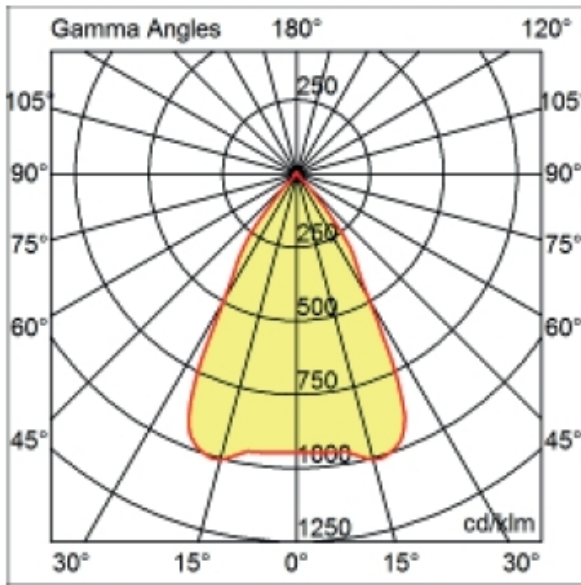

DIXIT RA14 RECESSED

A56093-

PROJECT	
TYPE	
SPECIFIER	
QUANTITY	
DATE	

Matte White

Silver

	DP	DV		
Dimming	Phase	0-10V		
Color Temperature	27K	30K	35K	40K
	2700K	3000K	3500K	4000K

Order Example **K°**
L5XXXXXX-DV-30K
0-10V 3000K