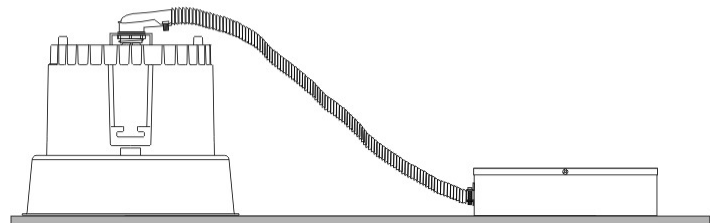

GENERAL

Series: Dixit
Subseries: Dixit RA11
Brand: Ivela
Division: Architectural
Mounting Type: Recessed
Mounting Location: Ceiling
Subcategory: Downlight

PHYSICAL

Shape: Round
Diameter (mm): 126
Diameter (in): 4 15/16
Height (mm): 104
Height (in): 4 1/8
Min. Recessing Depth (mm): 144
Min. Recessing Depth (in): 5 11/16
Light Distribution: Direct
Weight (kg): 0.6
Weight (lbs): 1.32
Diffuser: Clear Polycarbonate
Fixture Finish: MWH
Fixture Material: Aluminum Die Cast
Cut-out Measurements: 122mm / 4 13/16"

ELECTRICAL

Lamp Type: LED
Total Output Wattage (W): 12 / 18 / 26
Dimming: Tri-Mode (Non-Dimming and Phase Dimming (120Vac only) and 0-10V Dimming)
Driver Included: No
Driver Location: Recessed Housing
Driver Type: Constant Current - Universal
Driver Class: Class 2
Input Voltage (V): 120 - 277
Constant Current (MA): 350 / 500 / 700

LED

Number of LEDs: 1
Color Temperature (°K): 2700 / 3000 / 4000
Max. Delivered Lumen (lm): 1513 - 1602 / 2092 - 2180 / 2759 - 2848
CRI: >85 CRI
Efficiency (%): 89
Lamp Life (hrs): 50000
Upon Request: 3500K upon request

OPTICAL

Optic°: 55
Adjustability: Fixed
Upon Request: Optic 18° or 30° (mirror-metallized) / 70° (white)

RATINGS AND CERTIFICATIONS

Certified By: Certified for North American Standards
IP rating: IP43
IK Rating: IK08
Glare Rating: ≤ 19