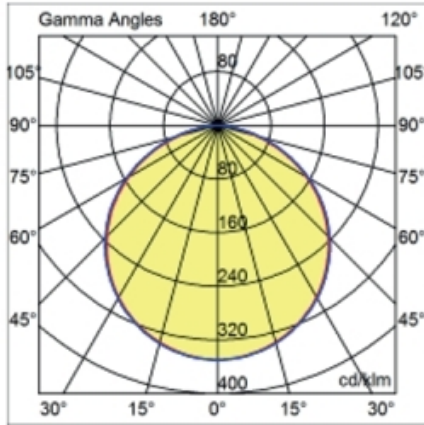

DIXIT RA16 RECESSED

A56102-

PROJECT	
TYPE	
SPECIFIER	
QUANTITY	
DATE	

RA 16 LED 18W 2400 lm					R:100%				I.Max:350 Cd/Klm				
H[m]	D[m]	Max lux	Med lux	Alpha=112°	H[m]	D[m]	Max lux	Med lux	Beta=113°	H[m]	D[m]	Max lux	Med lux
1.00	2.99	604	145		1.00	3.07	604	145		1.00	3.07	604	145
2.00	5.98	151	36		2.00	6.13	151	36		2.00	6.13	151	36
3.00	8.96	67	16		3.00	9.20	67	16		3.00	9.20	67	16
4.00	11.95	38	9		4.00	12.26	38	9		4.00	12.26	38	9
5.00	14.94	24	6		5.00	15.33	24	6		5.00	15.33	24	6

Dimming	DP	DV	K°		
	Phase	0-10V			
Color Temperature	27K	30K	35K	40K	K°
	2700K	3000K	3500K	4000K	

Order Example **K°**

L5XXXXXX-DV-30K

0-10V 3000K