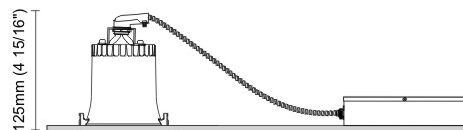

DIXIT RA8 RECESSED

A56077-

base number _____
Color _____
Temperature _____

1. To build a product code in our configurator select the specify button on the base model # product page
2. To build a manual product code on this datasheet choose from the options listed below in blue font and add the suffix to the base model #

GENERAL

Series: Dixit
Subseries: Dixit RA8
Brand: Ivela
Division: Architectural
Mounting Type: Recessed
Mounting Location: Ceiling
Subcategory: Downlight

PHYSICAL

Shape: Round
Diameter (mm): 103
Diameter (in): 4 1/16
Height (mm): 85
Height (in): 3 3/8
Min. Recessing Depth (mm): 125
Min. Recessing Depth (in): 4 15/16
Light Distribution: Direct
Weight (kg): 0.3
Weight (lbs): 0.66
Diffuser: Clear Polycarbonate
Fixture Finish: MWH
Fixture Material: Aluminum Die Cast
Cut-out Measurements: 96mm / 3 3/4"

ELECTRICAL

Lamp Type: LED
Total Output Wattage (W): 9 / 12
Dimming: Tri-Mode (Non-Dimming and Phase Dimming (120Vac only) and 0-10V Dimming)
Driver Included: No
Driver Location: Recessed Housing
Driver Type: Constant Current - Universal
Driver Class: Class 2
Input Voltage (V): 120 - 277
Constant Current (MA): 250 / 350

LED

Number of LEDs: 1
Color Temperature (°K): 2700 / 3000
Max. Delivered Lumen (lm): 1096 / 1447
CRI: >90 CRI
Efficiency (%): 73
Lamp Life (hrs): 50000
Upon Request: 3500K upon request

OPTICAL

Optic°: 26
Adjustability: Fixed

RATINGS AND CERTIFICATIONS

Certified By: Certified for North American Standards
IP rating: IP43

103mm (4 1/16")

103mm (4 1/16")

Ø96mm
(3 3/4")