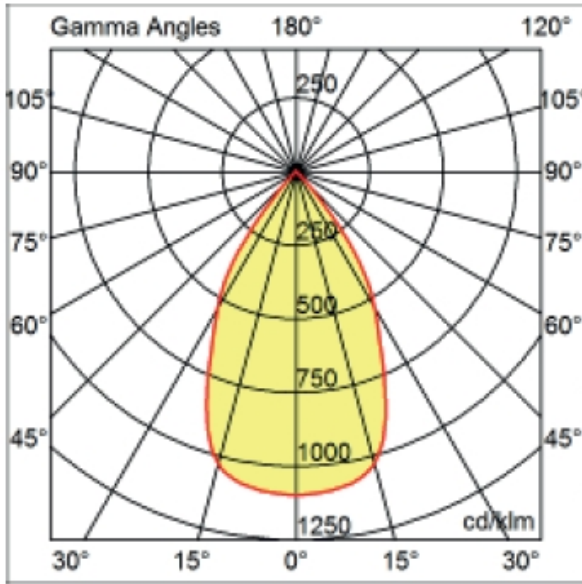

DIXIT RA11 RECESSED

A56024-

PROJECT	
TYPE	
SPECIFIER	
QUANTITY	
DATE	

	DP	DV		
Dimming	Phase	0-10V		
Color Temperature	27K	30K	35K	40K
	2700K	3000K	3500K	4000K

Order Example **K°**
L5XXXXXX-DV-30K
0-10V 3000K