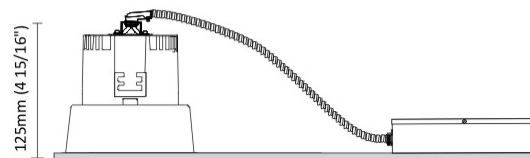

GENERAL

Series: Dixit
Subseries: Dixit RA8
Brand: Ivela
Division: Architectural
Mounting Type: Recessed
Mounting Location: Ceiling
Subcategory: Downlight

PHYSICAL

Shape: Round
Diameter (mm): 96
Diameter (in): 3 ¾
Height (mm): 85
Height (in): 3 ⅜
Min. Recessing Depth (mm): 125
Min. Recessing Depth (in): 4 15/16
Light Distribution: Direct
Weight (kg): 0.3
Weight (lbs): 0.66
Diffuser: Clear Polycarbonate
Fixture Finish: MWH
Fixture Material: Aluminum Die Cast
Cut-out Measurements: 92mm / 3 5/8"

ELECTRICAL

Lamp Type: LED
Total Output Wattage (W): 5.5 / 8.5
Dimming: Tri-Mode (Non-Dimming and Phase Dimming (120Vac only) and 0-10V Dimming)
Driver Included: No
Driver Location: Recessed Housing
Driver Type: Constant Current - Universal
Driver Class: Class 2
Input Voltage (V): 120 - 277
Constant Current (MA): 350 / 500

LED

Number of LEDs: 1
Color Temperature (°K): 2700 / 3000
Max. Delivered Lumen (lm): 501 / 638
CRI: >90 CRI
Efficiency (%): 87.7
Lamp Life (hrs): 50000
Upon Request: 3500K upon request

OPTICAL

Optic°: 26
Beam Angle: Symmetric
Adjustability: Fixed
Upon Request: Optic 45° (mirror-metallized) / 65° (white)

RATINGS AND CERTIFICATIONS

Certified By: Certified for North American Standards
IP rating: IP44
IK Rating: IK08