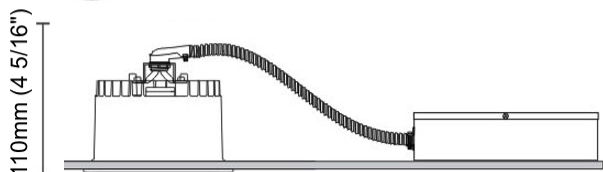

GENERAL

Series: Dixit
Subseries: Dixit RA11
Brand: Ivela
Division: Architectural
Mounting Type: Recessed
Mounting Location: Ceiling
Subcategory: Downlight

PHYSICAL

Shape: Round
Diameter (mm): 110
Diameter (in): 4 5/16
Height (mm): 70
Height (in): 2 3/4
Min. Recessing Depth (mm): 110
Min. Recessing Depth (in): 4 15/16
Light Distribution: Direct
Weight (kg): 0.6
Weight (lbs): 1.32
Diffuser: Clear Polycarbonate
Fixture Finish: MWH
Fixture Material: Aluminum Die Cast
Cut-out Measurements: 100mm / 3 15/16"

ELECTRICAL

Lamp Type: LED
Total Output Wattage (W): 12 / 18 / 26
Dimming: Tri-Mode (Non-Dimming and Phase Dimming (120Vac only) and 0-10V Dimming)
Driver Included: No
Driver Location: Recessed Housing
Driver Type: Constant Current - Universal
Driver Class: Class 2
Input Voltage (V): 120 - 277
Constant Current (MA): 350 / 500 / 700

LED

Number of LEDs: 1
Color Temperature (°K): 2700 / 3000 / 4000
Max. Delivered Lumen (lm): 1513 / 2092 / 2759
CRI: >85 CRI
Efficiency (%): 89
Lamp Life (hrs): 50000
Upon Request: 3500K upon request

OPTICAL

Optic°: 55
Adjustability: Fixed
Upon Request: Optic 18° or 30° (mirror-metallized) / 70° (white)

RATINGS AND CERTIFICATIONS

Certified By: Certified for North American Standards
IP rating: IP43
IK Rating: IK08
Glare Rating: ≤ 19