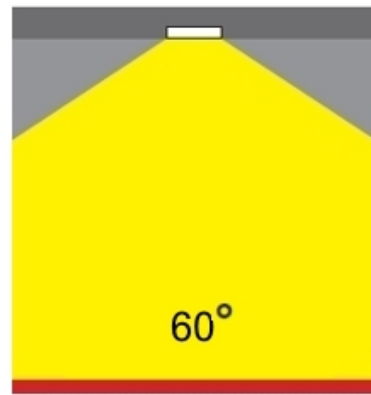

DIXIT RA14 RECESSED

A56093-

PROJECT	
TYPE	
SPECIFIER	
QUANTITY	
DATE	

Matte White

Silver

	DP	DV		
Dimming	Phase	0-10V		
Color Temperature	27K	30K	35K	40K
	2700K	3000K	3500K	4000K

Order Example **K°**
L5XXXXXX-DV-30K
0-10V 3000K