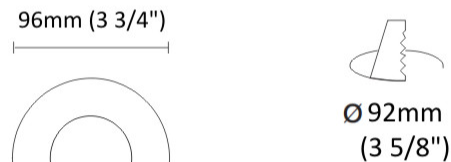

GENERAL

Series: Dixit
Subseries: Dixit RA8
Brand: Ivela
Division: Architectural
Mounting Type: Recessed
Mounting Location: Ceiling
Subcategory: Downlight

PHYSICAL

Shape: Round
Diameter (mm): 96
Diameter (in): 3 ¾
Height (mm): 85
Height (in): 3 ⅜
Min. Recessing Depth (mm): 125
Min. Recessing Depth (in): 4 15/16
Light Distribution: Direct
Weight (kg): 0.3
Weight (lbs): 0.66
Diffuser: Clear Polycarbonate
Fixture Finish: MWH
Fixture Material: Aluminum Die Cast
Cut-out Measurements: 92mm / 3 5/8"

ELECTRICAL

Lamp Type: LED
Total Output Wattage (W): 5.5 / 8.5
Dimming: Tri-Mode (Non-Dimming and Phase Dimming (120Vac only) and 0-10V Dimming)
Driver Included: No
Driver Location: Recessed Housing
Driver Type: Constant Current - Universal
Driver Class: Class 2
Input Voltage (V): 120 - 277
Constant Current (MA): 350 / 500

LED

Number of LEDs: 1
Color Temperature (°K): 2700 / 3000
Max. Delivered Lumen (lm): 501 / 638
CRI: >90 CRI
Efficiency (%): 87.7
Lamp Life (hrs): 50000
Upon Request: 3500K upon request

OPTICAL

Optic°: 26
Beam Angle: Symmetric
Adjustability: Fixed
Upon Request: Optic 45° (mirror-metallized) / 65° (white)

RATINGS AND CERTIFICATIONS

Certified By: Certified for North American Standards
IP rating: IP44
IK Rating: IK08