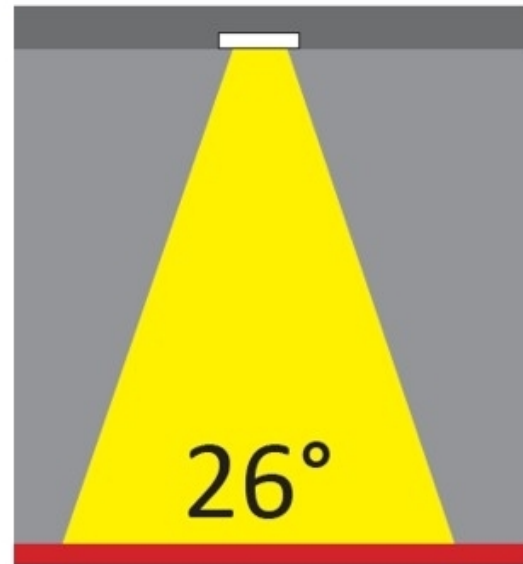

DIXIT RA8 RECESSED

A56077-

PROJECT	
TYPE	
SPECIFIER	
QUANTITY	
DATE	

	DP	DV	
Dimming	Phase	0-10V	
Color Temperature	27K	30K	35K
	2700K	3000K	3500K

Order Example **K°**
L5XXXXXX-DV-30K
0-10V **3000K**

A