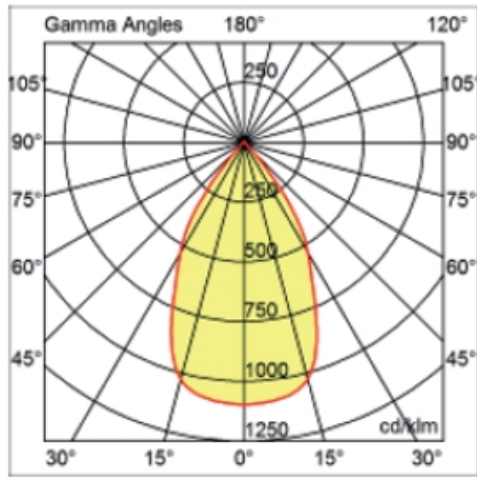

DIXIT RA11 RECESSED

A56028-

PROJECT	
TYPE	
SPECIFIER	
QUANTITY	
DATE	

	DP	DV		Order Example	K°
Dimming	Phase	0-10V		L5XXXXXX-DV-30K	
Color Temperature	27K 2700K	30K 3000K	35K 3500K	0-10V	K° 3000K

A