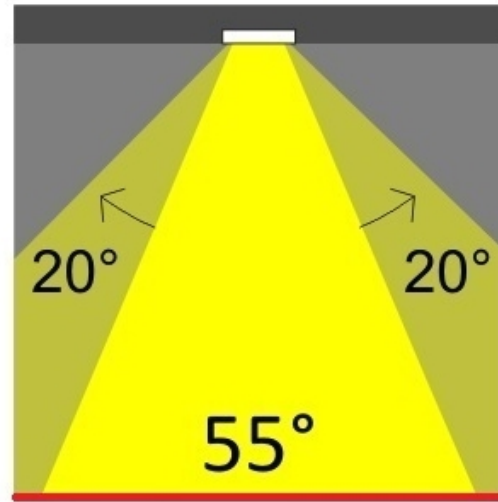

DIXIT RA11 RECESSED

A56024-

PROJECT	
TYPE	
SPECIFIER	
QUANTITY	
DATE	

	DP	DV		
Dimming	Phase	0-10V		
Color Temperature	27K	30K	35K	40K
	2700K	3000K	3500K	4000K

Order Example **K°**
L5XXXXXX-DV-30K
0-10V 3000K