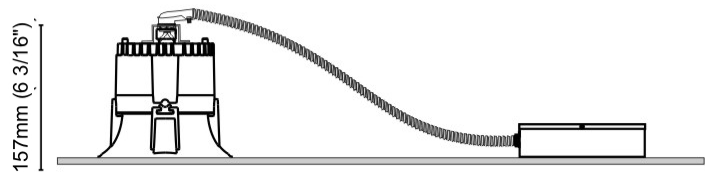

GENERAL

Series: Dixit
Subseries: Dixit RA11
Brand: Ivela
Division: Architectural
Mounting Type: Recessed
Mounting Location: Ceiling
Subcategory: Downlight

PHYSICAL

Shape: Round
Diameter (mm): 141
Diameter (in): 5 9/16
Height (mm): 117
Height (in): 4 5/8
Min. Recessing Depth (mm): 157
Min. Recessing Depth (in): 6 3/16
Light Distribution: Direct
Weight (kg): 0.7
Weight (lbs): 1.54
Diffuser: Clear Polycarbonate
Fixture Finish: MWH
Fixture Material: Aluminum Die Cast
Cut-out Measurements: 126mm / 4 15/16"

ELECTRICAL

Lamp Type: LED
Total Output Wattage (W): 12 / 18 / 26
Dimming: Tri-Mode (Non-Dimming and Phase Dimming (120Vac only) and 0-10V Dimming)
Driver Included: No
Driver Location: Recessed Housing
Driver Type: Constant Current - Universal
Driver Class: Class 2
Input Voltage (V): 120 - 277
Constant Current (MA): 350 / 500 / 700

LED

Number of LEDs: 1
Color Temperature (°K): 2700 / 3000
Max. Delivered Lumen (lm): 1513 / 2092
CRI: >85 CRI
Efficiency (%): 89
Lamp Life (hrs): 50000
Upon Request: 3500K upon request

OPTICAL

Optic°: 55
Adjustability: Fixed
Upon Request: Optic 12° or 30° (mirror-metallized) / 70° (white)

RATINGS AND CERTIFICATIONS

Certified By: CSA Certified to UL and CSA Standards
IP Rating: IP43
IK Rating: IK08
Glare Rating: ≤ 19