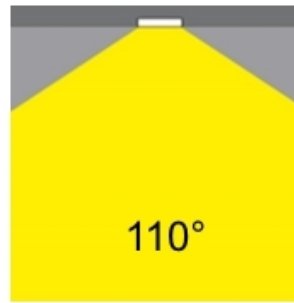

DIXIT RA16 RECESSED

A56102-

PROJECT	
TYPE	
SPECIFIER	
QUANTITY	
DATE	

RA 16 LED 18W 2400 lm					R:100%				I.Max:350 Cd/Klm				
H[m]	D[m]	Max lux	Med lux	Alpha=112°	H[m]	D[m]	Max lux	Med lux	Beta=113°	H[m]	D[m]	Max lux	Med lux
1.00	2.99	604	145		1.00	3.07	604	145		1.00	3.07	604	145
2.00	5.98	151	36		2.00	6.13	151	36		2.00	6.13	151	36
3.00	8.96	67	16		3.00	9.20	67	16		3.00	9.20	67	16
4.00	11.95	38	9		4.00	12.26	38	9		4.00	12.26	38	9
5.00	14.94	24	6		5.00	15.33	24	6		5.00	15.33	24	6

Dimming	DP	DV	K°		
	Phase	0-10V			
Color Temperature	27K	30K	35K	40K	K°
	2700K	3000K	3500K	4000K	

Order Example **K°**

L5XXXXXX-DV-30K

0-10V 3000K