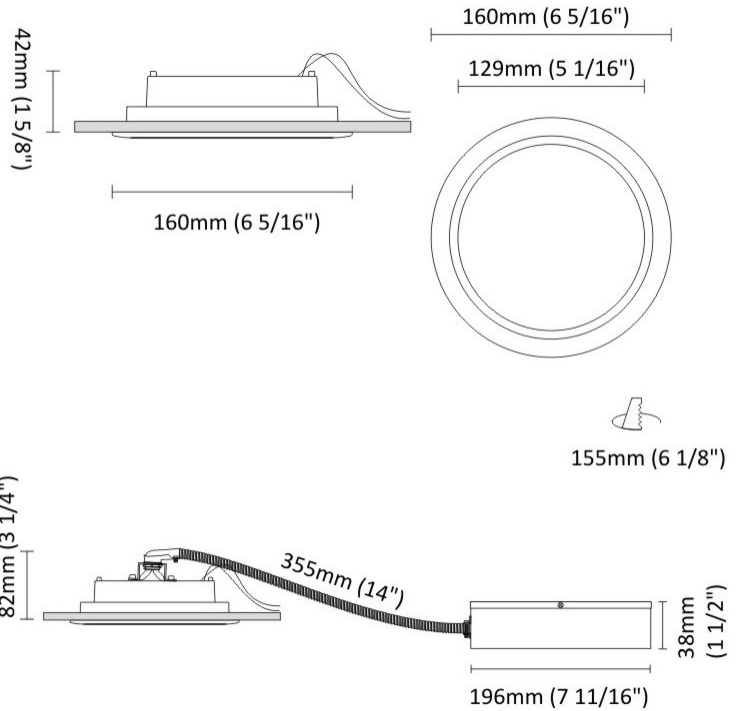

1. To build a product code in our configurator select the specify button on the base model # product page
2. To build a manual product code on this datasheet choose from the options listed below in blue font and add the suffix to the base model #

GENERAL

Series: Dixit
Subseries: Dixit RA16
Brand: Ivela
Division: Architectural
Mounting Type: Recessed
Mounting Location: Ceiling
Subcategory: Downlight

PHYSICAL

Shape: Round
Diameter (mm): 160
Diameter (in): 6 5/16
Height (mm): 42
Height (in): 1 5/8
Min. Recessing Depth (mm): 82
Min. Recessing Depth (in): 3 1/4
Light Distribution: Direct
Weight (kg): 0.7
Weight (lbs): 15.43
Diffuser: Polycarbonate - Opal
Fixture Finish: MWH
Fixture Material: Aluminum Die Cast
Cut-out Measurements: 155mm / 6 1/8"

ELECTRICAL

Lamp Type: LED
Total Output Wattage (W): 18
Dimming: Tri-Mode (Non-Dimming and Phase Dimming (120Vac only) and 0-10V Dimming)
Driver Included: No
Driver Location: Recessed Housing
Driver Type: Constant Current - Universal
Driver Class: Class 2
Input Voltage (V): 120 - 277
Constant Current (MA): 500

LED

Number of LEDs: 1
Color Temperature (°K): 2700 / 3000 / 3500 / 4000
Max. Delivered Lumen (lm): 1745 / 1781
CRI: >85 CRI
Efficiency (%): 72.7
Lamp Life (hrs): 50000

OPTICAL

Optic°: 110
Beam Angle: Symmetric
Adjustability: Fixed

RATINGS AND CERTIFICATIONS

Certified By: Certified for North American Standards
IP rating: IP44
IK Rating: IK07