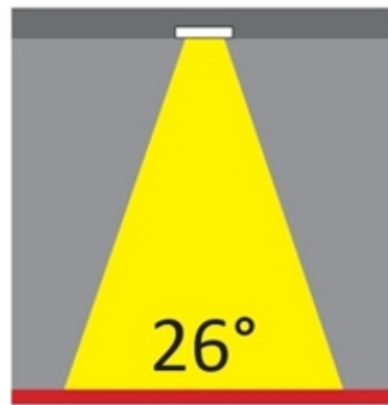

DIXIT RA8 RECESSED

A56069-

PROJECT	
TYPE	
SPECIFIER	
QUANTITY	
DATE	

	DP	DV	
Dimming	Phase	0-10V	
Color Temperature	27K 2700K	30K 3000K	35K 3500K 40K 4000K

Order Example **K°**
L5XXXXXX-DV-30K
0-10V 3000K