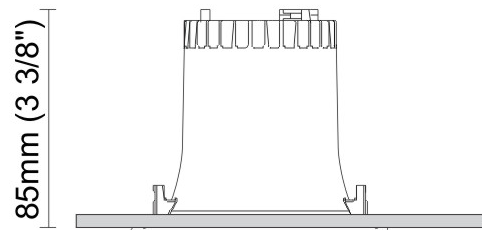

1. To build a product code in our configurator select the specify button on the base model # product page
2. To build a manual product code on this datasheet choose from the options listed below in blue font and add the suffix to the base model #

GENERAL

Series: Dixit
Subseries: Dixit RA8
Brand: Ivela
Division: Architectural
Mounting Type: Recessed
Mounting Location: Ceiling
Subcategory: Downlight

PHYSICAL

Shape: Round
Diameter (mm): 103
Diameter (in): 4 1/16
Height (mm): 85
Height (in): 3 3/8
Min. Recessing Depth (mm): 125
Min. Recessing Depth (in): 4 15/16
Light Distribution: Direct
Weight (kg): 0.3
Weight (lbs): 0.66
Diffuser: Clear Polycarbonate
Fixture Finish: MWH
Fixture Material: Aluminum Die Cast
Cut-out Measurements: 96mm / 3 3/4"

ELECTRICAL

Lamp Type: LED
Total Output Wattage (W): 9 / 12
Dimming: Tri-Mode (Non-Dimming and Phase Dimming (120Vac only) and 0-10V Dimming)
Driver Included: No
Driver Location: Recessed Housing
Driver Type: Constant Current - Universal
Driver Class: Class 2
Input Voltage (V): 120 - 277
Constant Current (MA): 250 / 350

LED

Number of LEDs: 1
Color Temperature (°K): 2700 / 3000
Max. Delivered Lumen (lm): 1096 / 1447
CRI: >90 CRI
Efficiency (%): 73
Lamp Life (hrs): 50000
Upon Request: 3500K upon request

OPTICAL

Optic°: 26
Adjustability: Fixed

RATINGS AND CERTIFICATIONS

Certified By: Certified for North American Standards
IP rating: IP43

103mm (4 1/16")

103mm (4 1/16")

Ø96mm
(3 3/4")