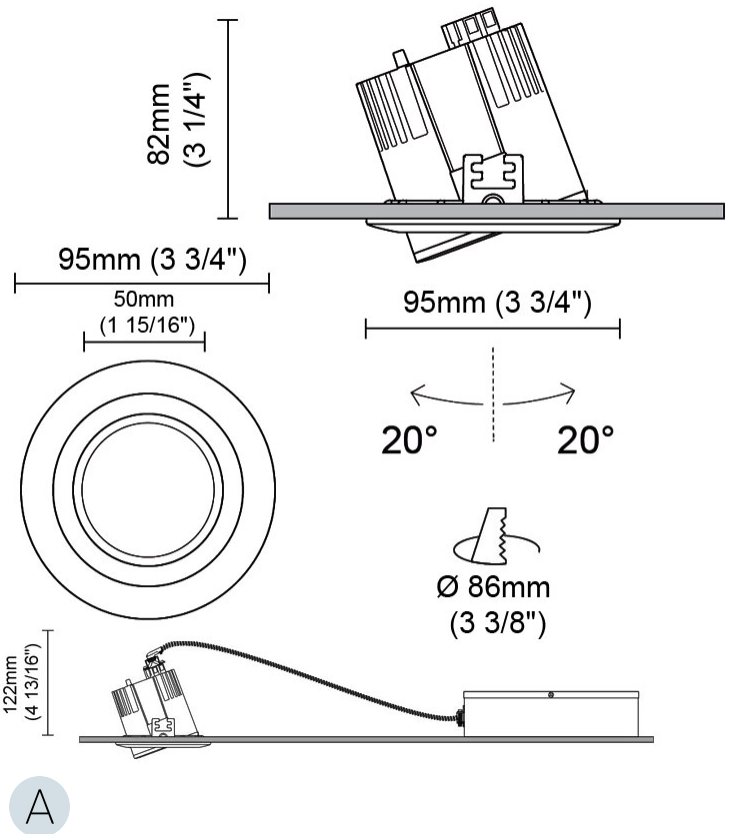

GENERAL

Series: Dixit
Subseries: Dixit RA8
Brand: Ivela
Division: Architectural
Mounting Type: Recessed
Mounting Location: Ceiling
Subcategory: Downlight

PHYSICAL

Shape: Round
Diameter (mm): 95
Diameter (in): 3 3/4
Height (mm): 82
Height (in): 3 1/4
Min. Recessing Depth (mm): 122
Min. Recessing Depth (in): 4 13/16
Light Distribution: Adjustable / Direct
Weight (kg): 0.4
Weight (lbs): 0.88
Diffuser: Clear Polycarbonate
Fixture Finish: MWH
Fixture Material: Aluminum Die Cast
Cut-out Measurements: 86mm / 3 3/8"

ELECTRICAL

Lamp Type: LED
Total Output Wattage (W): 9 / 12
Dimming: Tri-Mode (Non-Dimming and Phase Dimming (120Vac only) and 0-10V Dimming)
Driver Included: No
Driver Location: Recessed Housing
Driver Type: Constant Current - Universal
Driver Class: Class 2
Input Voltage (V): 120 - 277
Constant Current (MA): 250 / 350

LED

Number of LEDs: 1
Color Temperature (°K): 2700 / 3000 / 4000
Max. Delivered Lumen (lm): 1096 / 1447
CRI: >80 CRI
Efficiency (%): 87.7
Lamp Life (hrs): 50000
Upon Request: 3500K upon request

OPTICAL

Optic°: 26
Beam Angle: Symmetric
Adjustability: Tilt ±20°
Upon Request: Optic 45° (mirror-metallized) / 65° (white)

RATINGS AND CERTIFICATIONS

Certified By: Certified for North American Standards
IP rating: IP20
IK Rating: IK08
Glare Rating: ≤ 19