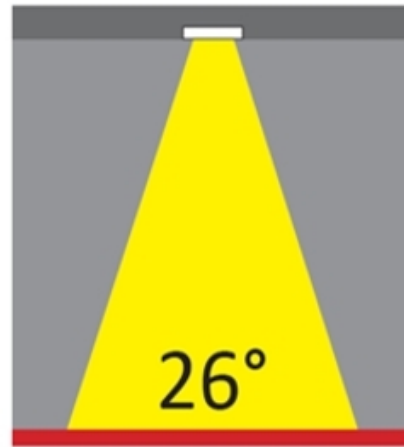

DIXIT RA8 RECESSED

A56061-

PROJECT	
TYPE	
SPECIFIER	
QUANTITY	
DATE	

RA 8 TL DIXIT LED 6.5W 550 lm				R:100%				I.Max:2958 Cd/Klm			
H[m]	D[m]	Max lux	Med lux	Alpha=26°		H[m]	D[m]	Max lux	Med lux	Beta=26°	
1.00	0.47	1508	939			1.00	0.47	1508	939		
2.00	0.94	377	235			2.00	0.94	377	235		
3.00	1.41	168	104			3.00	1.41	168	104		
4.00	1.89	94	59			4.00	1.89	94	59		
5.00	2.36	60	38			5.00	2.36	60	38		

Dimming	DP	DV	
	Phase	0-10V	
Color Temperature	27K	30K	35K
	2700K	3000K	3500K

Order Example **K°**

L5XXXXXX-DV-30K

0-10V

3000K