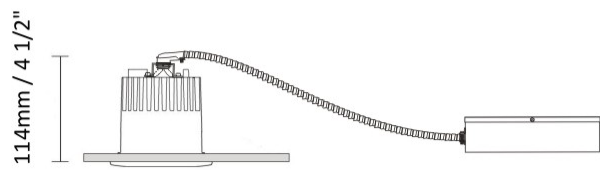

Ø 70mm (2 3/4")