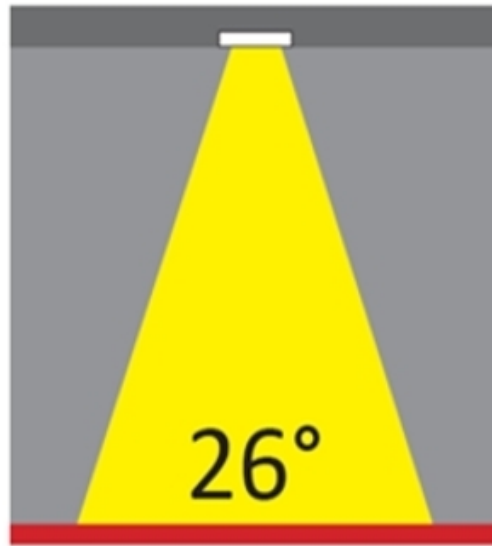

DIXIT RA8 RECESSED

A56121-

PROJECT
TYPE
SPECIFIER
QUANTITY
DATE

	DP	DV		Order Example		K°
Dimming	Phase	0-10V		L5XXXXXX-DV-30K		
Color Temperature	27K	30K	35K	40K		K°
	2700K	3000K	3500K	4000K	0-10V	3000K

A