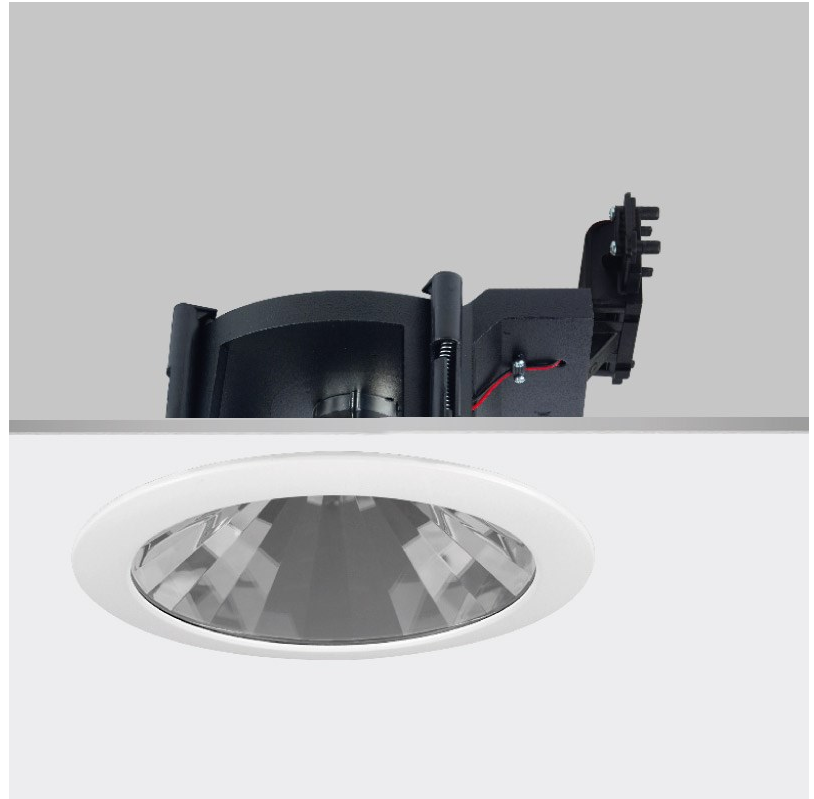

GENERAL

Series: Dixit
Subseries: Dixit RA23
Brand: Ivela
Division: Architectural
Mounting Type: Recessed
Mounting Location: Ceiling
Subcategory: Downlight

PHYSICAL

Shape: Round
Diameter (mm): 235
Diameter (in): 9 ¼
Height (mm): 155
Height (in): 6 ⅛
Min. Recessing Depth (mm): 155
Min. Recessing Depth (in): 6 ⅛
Light Distribution: Direct
Weight (kg): 3.6
Weight (lbs): 7.93
Diffuser: Tempered Safety glass 4mm / 5/32"
Fixture Finish: MWH
Fixture Material: Aluminum Die Cast
Cut-out Measurements: 220mm / 8 5/8"

ELECTRICAL

Lamp Type: LED
Total Output Wattage (W): 51
Dimming: Tri-Mode (Non-Dimming and Phase Dimming (120Vac only) and 0-10V Dimming)
Driver Included: No
Driver Location: Recessed Housing
Driver Type: Constant Current - Universal
Driver Class: Class 2
Housing: See Components
Input Voltage (V): 120 - 277
Constant Current (MA): 1400

LED

Number of LEDs: 1
Color Temperature (°K): 2700 / 3000 / 4000
Max. Delivered Lumen (lm): 5711 / 5827 / 5878 / 5998
CRI: >80 CRI
Efficiency (%): 85.7
Lamp Life (hrs): 50000
Upon Request: 3500K upon request

OPTICAL

Optic°: 100
Beam Angle: Symmetric
Adjustability: Fixed

RATINGS AND CERTIFICATIONS

Certified By: CSA Certified to UL and CSA Standards
IP rating: IP44
IK Rating: IK07