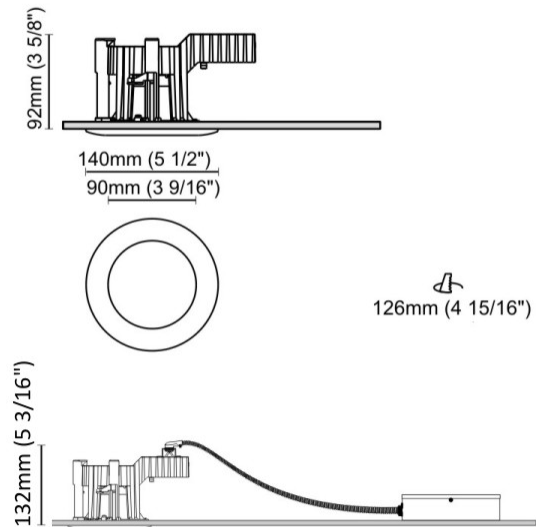

GENERAL

Series: Dixit
Subseries: Dixit RA14
Brand: Ivela
Division: Architectural
Mounting Type: Recessed
Mounting Location: Ceiling
Subcategory: Downlight

PHYSICAL

Shape: Round
Diameter (mm): 140
Diameter (in): 5 1/2
Height (mm): 92
Height (in): 3 5/8
Min. Recessing Depth (mm): 132
Min. Recessing Depth (in): 5 3/16
Light Distribution: Direct
Weight (kg): 0.7
Weight (lbs): 1.54
Diffuser: Clear Polycarbonate
Fixture Finish: MWH
Fixture Material: Aluminum Die Cast
Cut-out Measurements: 126mm / 4 15/16"

ELECTRICAL

Lamp Type: LED
Total Output Wattage (W): 26 / 33 / 38
Dimming: Tri-Mode (Non-Dimming and Phase Dimming (120Vac only) and 0-10V Dimming)
Driver Included: No
Driver Location: Recessed Housing
Driver Type: Constant Current - Universal
Driver Class: Class 2
Input Voltage (V): 120 - 277
Constant Current (MA): 700 / 900 / 1050

LED

Number of LEDs: 1
Color Temperature (°K): 2700 / 3000 / 4000
Max. Delivered Lumen (lm): 2924 - 3100 / 3655 - 3748 / 4214 - 4300
CRI: >85 CRI
Efficiency (%): 86
Lamp Life (hrs): 50000
Upon Request: 3500K

OPTICAL

Optic°: 60
Beam Angle: Symmetric
Adjustability: Fixed

RATINGS AND CERTIFICATIONS

Certified By: CSA Certified to UL and CSA Standards
IP Rating: IP44
IK Rating: IK08