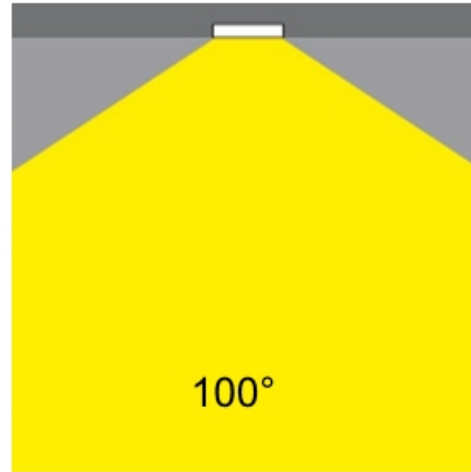

DIXIT RA20 RECESSED

A56015-

PROJECT	
TYPE	
SPECIFIER	
QUANTITY	
DATE	

	DP	DV		
Dimming	Phase	0-10V		
Color Temperature	27K 2700K	30K 3000K	35K 3500K	40K 4000K

Order Example **K°**
L5XXXXXX-DV-30K
0-10V
3000K