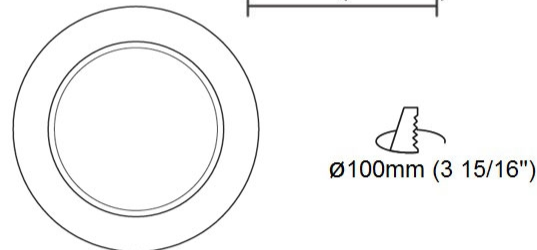

GENERAL

Series: Dixit
Subseries: Dixit RA11
Brand: Ivela
Division: Architectural
Mounting Type: Recessed
Mounting Location: Ceiling
Subcategory: Downlight

PHYSICAL

Shape: Round
Diameter (mm): 110
Diameter (in): 4 5/16
Height (mm): 70
Height (in): 2 3/4
Min. Recessing Depth (mm): 110
Min. Recessing Depth (in): 4 15/16
Light Distribution: Direct
Weight (kg): 0.6
Weight (lbs): 1.32
Diffuser: Clear Polycarbonate
Fixture Finish: MWH
Fixture Material: Aluminum Die Cast
Cut-out Measurements: 100mm / 3 15/16"

ELECTRICAL

Lamp Type: LED
Total Output Wattage (W): 12 / 18 / 26
Dimming: Tri-Mode (Non-Dimming and Phase Dimming (120Vac only) and 0-10V Dimming)
Driver Included: No
Driver Location: Recessed Housing
Driver Type: Constant Current - Universal
Driver Class: Class 2
Input Voltage (V): 120 - 277
Constant Current (MA): 350 / 500 / 700

LED

Number of LEDs: 1
Color Temperature (°K): 2700 / 3000 / 4000
Max. Delivered Lumen (lm): 1513 / 2092 / 2759
CRI: >85 CRI
Efficiency (%): 89
Lamp Life (hrs): 50000
Upon Request: 3500K upon request

OPTICAL

Optic°: 55
Adjustability: Fixed
Upon Request: Optic 18° or 30° (mirror-metallized) / 70° (white)

RATINGS AND CERTIFICATIONS

Certified By: Certified for North American Standards
IP rating: IP43
IK Rating: IK08
Glare Rating: ≤ 19