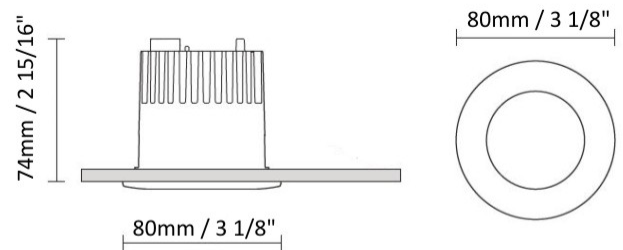

GENERAL

Series: Dixit
Subseries: Dixit RA8
Brand: Ivela
Division: Architectural
Mounting Type: Recessed
Mounting Location: Ceiling
Subcategory: Downlight

PHYSICAL

Shape: Round
Diameter (mm): 80
Diameter (in): 3 1/8
Height (mm): 74
Height (in): 2 15/16
Min. Recessing Depth (mm): 114
Min. Recessing Depth (in): 4 1/2
Light Distribution: Direct
Weight (kg): 0.4
Weight (lbs): 0.88
Diffuser: Clear Polycarbonate
Fixture Finish: MWH
Fixture Material: Aluminum Die Cast
Cut-out Measurements: 70mm / 2 3/4"

ELECTRICAL

Lamp Type: LED
Total Output Wattage (W): 9 / 12
Dimming: Tri-Mode (Non-Dimming and Phase Dimming (120Vac only) and 0-10V Dimming)
Driver Included: No
Driver Location: Recessed Housing
Driver Type: Constant Current - Universal
Driver Class: Class 2
Input Voltage (V): 120 - 277
Constant Current (MA): 250 / 350

LED

Number of LEDs: 1
Color Temperature (°K): 2700 / 3000
Max. Delivered Lumen (lm): 1096 / 1447
CRI: >80 CRI
Efficiency (%): 88
Lamp Life (hrs): 50000
Upon Request: 3500K upon request

OPTICAL

Optic°: 26
Adjustability: Fixed
Upon Request: Optic 45° (mirror-metallized) / 65° (white)

RATINGS AND CERTIFICATIONS

Certified By: Certified for North American Standards
IP rating: IP44
IK Rating: IK08
Glare Rating: ≤ 19