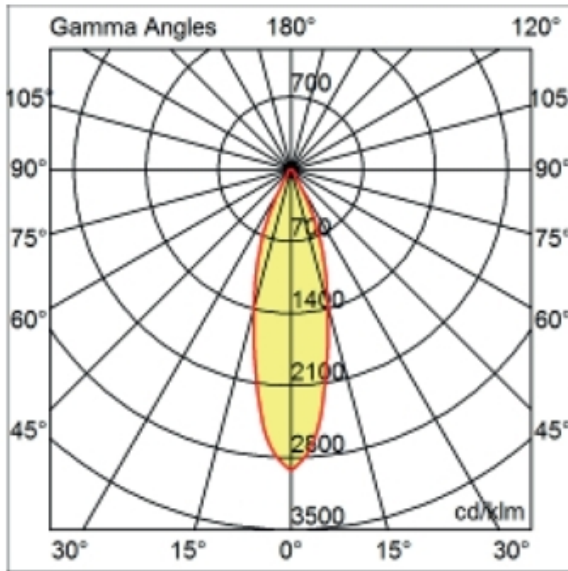

DIXIT RA8 RECESSED

A56077-

PROJECT	
TYPE	
SPECIFIER	
QUANTITY	
DATE	

	DP	DV	
Dimming	Phase	0-10V	
Color Temperature	27K	30K	35K
	2700K	3000K	3500K

Order Example **K°**
L5XXXXXX-DV-30K
0-10V **3000K**

A