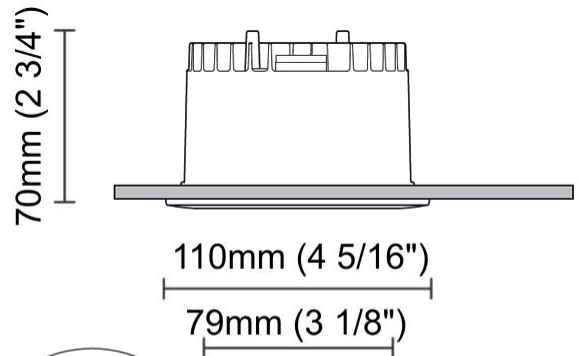

GENERAL

Series: Dixit
Subseries: Dixit RA11
Brand: Ivela
Division: Architectural
Mounting Type: Recessed
Mounting Location: Ceiling
Subcategory: Downlight

PHYSICAL

Shape: Round
Diameter (mm): 110
Diameter (in): 4 5/16
Height (mm): 70
Height (in): 2 3/4
Min. Recessing Depth (mm): 110
Min. Recessing Depth (in): 4 15/16
Light Distribution: Direct
Weight (kg): 0.6
Weight (lbs): 1.32
Diffuser: Clear Polycarbonate
Fixture Finish: MWH
Fixture Material: Aluminum Die Cast
Cut-out Measurements: 100mm / 3 15/16"

ELECTRICAL

Lamp Type: LED
Total Output Wattage (W): 12 / 18 / 26
Dimming: Tri-Mode (Non-Dimming and Phase Dimming (120Vac only) and 0-10V Dimming)
Driver Included: No
Driver Location: Recessed Housing
Driver Type: Constant Current - Universal
Driver Class: Class 2
Input Voltage (V): 120 - 277
Constant Current (MA): 350 / 500 / 700

LED

Number of LEDs: 1
Color Temperature (°K): 2700 / 3000 / 4000
Max. Delivered Lumen (lm): 1513 / 2092 / 2759
CRI: >85 CRI
Efficiency (%): 89
Lamp Life (hrs): 50000
Upon Request: 3500K upon request

OPTICAL

Optic°: 55
Adjustability: Fixed
Upon Request: Optic 18° or 30° (mirror-metallized) / 70° (white)

RATINGS AND CERTIFICATIONS

Certified By: Certified for North American Standards
IP rating: IP43
IK Rating: IK08
Glare Rating: ≤ 19