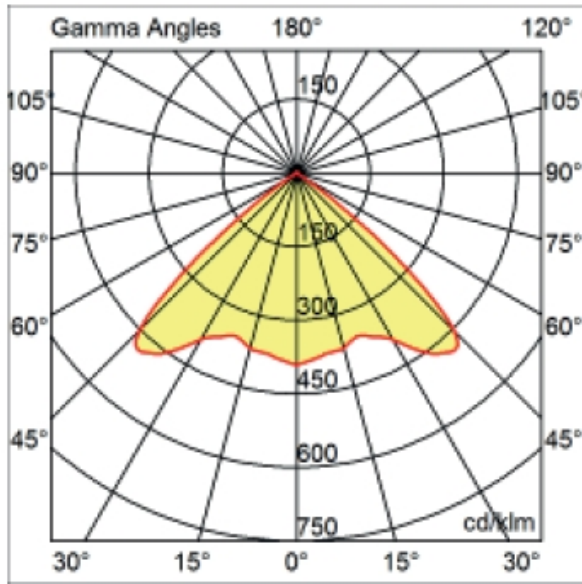

DIXIT RA20 RECESSED

A56015-

PROJECT	
TYPE	
SPECIFIER	
QUANTITY	
DATE	

	DP	DV		
Dimming	Phase	0-10V		
Color Temperature	27K 2700K	30K 3000K	35K 3500K	40K 4000K

Order Example **K°**
L5XXXXXX-DV-30K
0-10V
3000K