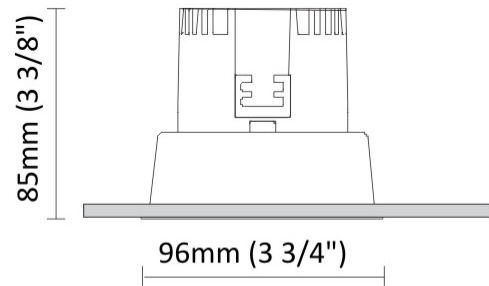

GENERAL

Series: Dixit
Subseries: Dixit RA8
Brand: Ivela
Division: Architectural
Mounting Type: Recessed
Mounting Location: Ceiling
Subcategory: Downlight

PHYSICAL

Shape: Round
Diameter (mm): 96
Diameter (in): 3 ¾
Height (mm): 85
Height (in): 3 ⅜
Min. Recessing Depth (mm): 125
Min. Recessing Depth (in): 4 15/16
Light Distribution: Direct
Weight (kg): 0.3
Weight (lbs): 0.66
Diffuser: Clear Polycarbonate
Fixture Finish: MWH
Fixture Material: Aluminum Die Cast
Cut-out Measurements: 92mm / 3 5/8"

ELECTRICAL

Lamp Type: LED
Total Output Wattage (W): 5.5 / 8.5
Dimming: Tri-Mode (Non-Dimming and Phase Dimming (120Vac only) and 0-10V Dimming)
Driver Included: No
Driver Location: Recessed Housing
Driver Type: Constant Current - Universal
Driver Class: Class 2
Input Voltage (V): 120 - 277
Constant Current (MA): 350 / 500

LED

Number of LEDs: 1
Color Temperature (°K): 2700 / 3000
Max. Delivered Lumen (lm): 501 / 638
CRI: >90 CRI
Efficiency (%): 87.7
Lamp Life (hrs): 50000
Upon Request: 3500K upon request

OPTICAL

Optic°: 26
Beam Angle: Symmetric
Adjustability: Fixed
Upon Request: Optic 45° (mirror-metallized) / 65° (white)

RATINGS AND CERTIFICATIONS

Certified By: Certified for North American Standards
IP rating: IP44
IK Rating: IK08