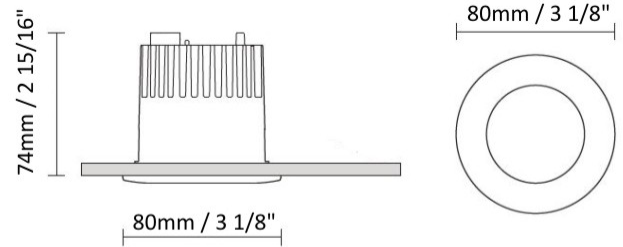

PROJECT	
TYPE	
SPECIFIER	
QUANTITY	
DATE	

DIXIT RECESSED

E5607021-

base number   LED   Color
Dimming   Temperature

1. To build a product code in our configurator select the specify button on the base model # product page
2. To build a manual product code on this datasheet choose from the options listed below in blue font and add the suffix to the base model #

GENERAL

Series: Dixit
Partner: Ivela
Division: Exterior
Installation: Recessed
Mounting Location: Ceiling
Light Distribution: Adjustable / Direct

PHYSICAL

Diameter (mm): 80
Diameter (in): 3 1/8
Height (mm): 74
Depth (mm): 114
Height (in): 2 15/16
Depth (in): 4 1/2
Min. Recessing Depth (mm): 114
Min. Recessing Depth (in): 4 1/2
Cut-out Measurements: 70mm / 2 3/4"

ELECTRICAL

Lamp Type: LED
Total Output Wattage (W): 12
Dimming: [Tri-Mode (Non-Dimming and Phase Dimming (120Vac only) and 0-10V Dimming)](#)
Driver Included: No
Driver Location: Recessed Housing
Driver Type: Constant Current - Universal
Driver Class: Class 2
Housing: See Components
Input Voltage (V): 120 - 277
Constant Current (MA): 350

LED

Number of LEDs: 1
Color Temperature (°K): [2700 / 3000 / 3500 / 4000](#)
CRI: >80 CRI
Efficiency (%): 88
Lamp Life (hrs): 50000

OPTICAL

RATINGS AND CERTIFICATIONS

Certified By: CSA Certified to UL and CSA Standards
IP rating: IP43