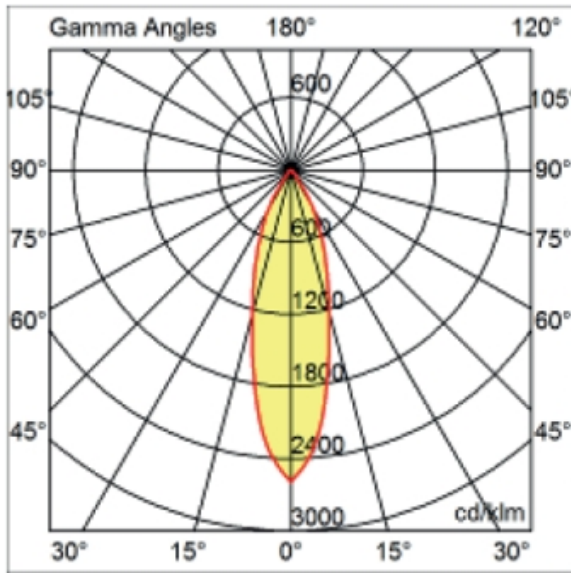

DIXIT RECESSED

E5607021-

PROJECT
TYPE
SPECIFIER
QUANTITY
DATE

	DP	DV	
Dimming	Phase	0-10V	
Color Temperature	27K 2700K	30K 3000K	35K 3500K 40K 4000K

Order Example **K°**
L5XXXXXX-DV-30K
0-10V 3000K