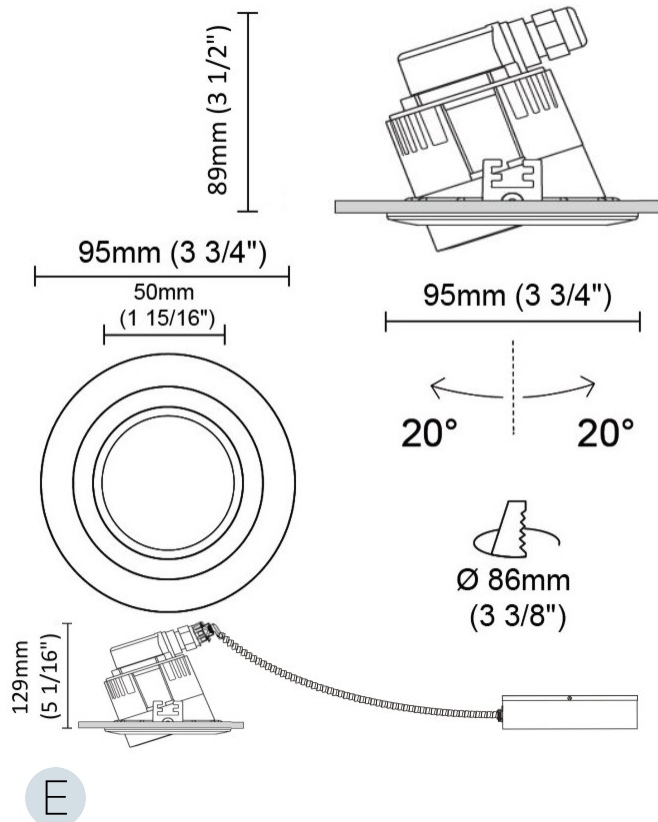

ELECTRICAL

Lamp Type: LED
Total Output Wattage (W): 12
Dimming: Tri-Mode (Non-Dimming and Phase Dimming (120Vac only) and 0-10V Dimming)
Driver Included: No
Driver Location: Recessed Housing
Driver Type: Constant Current - Universal
Driver Class: Class 2
Housing: See Components
Input Voltage (V): 120 - 277
Constant Current (MA): 350

LED

Number of LEDs: 1
Color Temperature (°K): 2700 / 3000
Max. Delivered Lumen (lm): 1447
Nominal Lumen (lm): 1650
CRI: >80 CRI
Efficiency (%): 87.7
Lamp Life (hrs): 50000
Upon Request: 3500K upon request

OPTICAL

Reflector: Mirror-metallized thermoplastic material
Optic: 26
Beam Angle: Symmetric
Adjustability: Tilt ±20°
Upon Request: Optics 45° (mirror-metallized) / 65° (white)

RATINGS AND CERTIFICATIONS

Certified By: Certified for North American Standards
IP rating: IP66

UL Rating: IK08 © 2026, T 1800-388-3382, F 416-247-9319, www.zaneen.com

Custom specifications by adding 'INT' at the end of the existing Model #. For assistance on 'custom' specifications, contact zteam@zaneen.com. In a constant effort to supply the best product, we reserve the right to change specifications or materials without notice. The most recent specification sheets are found at zaneen.com