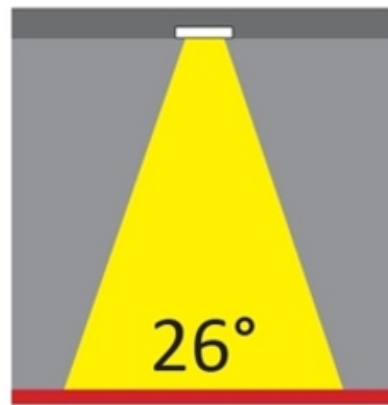

DIXIT RECESSED

E5607021-

PROJECT
TYPE
SPECIFIER
QUANTITY
DATE

	DP	DV	
Dimming	Phase	0-10V	
Color Temperature	27K 2700K	30K 3000K	35K 3500K 40K 4000K

Order Example **K°**
L5XXXXXX-DV-30K
0-10V 3000K