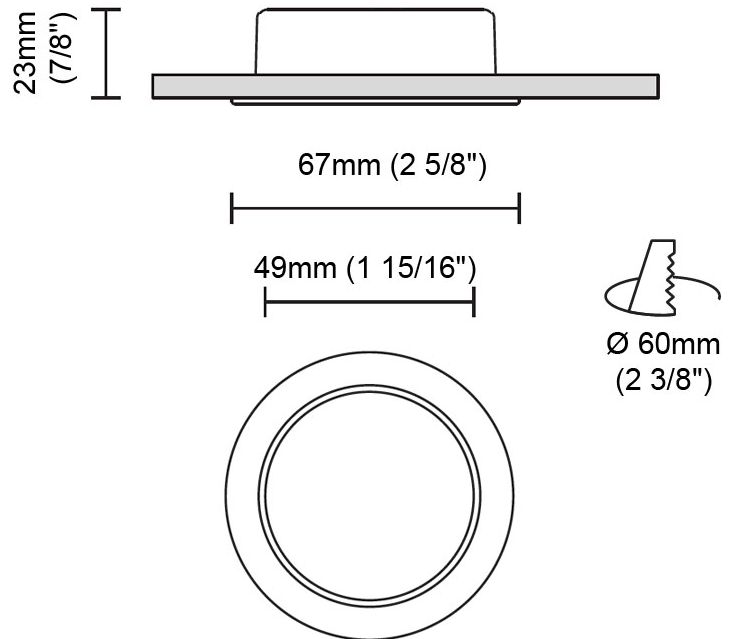

PROJECT	_____
TYPE	_____
SPECIFIER	_____
QUANTITY	_____
DATE	_____

DIXIT RA7 RECESSED

E5612021

base number

1. To build a product code in our configurator select the specify button on the base model # product page
2. To build a manual product code on this datasheet choose from the options listed below in blue font and add the suffix to the base model #

GENERAL

Series: Dixit
Subseries: Dixit RA7
Partner: Ivela
Division: Exterior
Installation: Recessed
Product Type: Downlight
Mounting Location: Ceiling
Light Distribution: Direct

PHYSICAL

Aperture Sizes - Downlights: 1"
Shape: Round
Diameter (mm): 67
Diameter (in): 2 5/8
Height (mm): 23
Height (in): 7/8
Min. Recessing Depth (mm): 30
Min. Recessing Depth (in): 1 3/16
Weight (kg): 0.1
Weight (lbs): 0.22
Diffuser: Opal Polycarbonate
Fixture Finish: MWH
Fixture Material: Aluminum Die Cast

ELECTRICAL

Lamp Type: LED
Total Output Wattage (W): 4.6
Dimming: Tri-Mode (Non-Dimming and Phase Dimming (120Vac only) and 0-10V Dimming)
Driver Included: No
Driver Location: Remote
Driver Type: Constant Current - Universal
Driver Class: Class 2
Input Voltage (V): 120 - 277
Constant Current (MA): 500

LED

Color Temperature (°K): 3000
Max. Delivered Lumen (lm): 378
CRI: >85 CRI
Lamp Life (hrs): 50000

OPTICAL

Optic°: 120

RATINGS AND CERTIFICATIONS

Certified By: Certified for North American Standards
IP rating: IP44
IK Rating: IK07