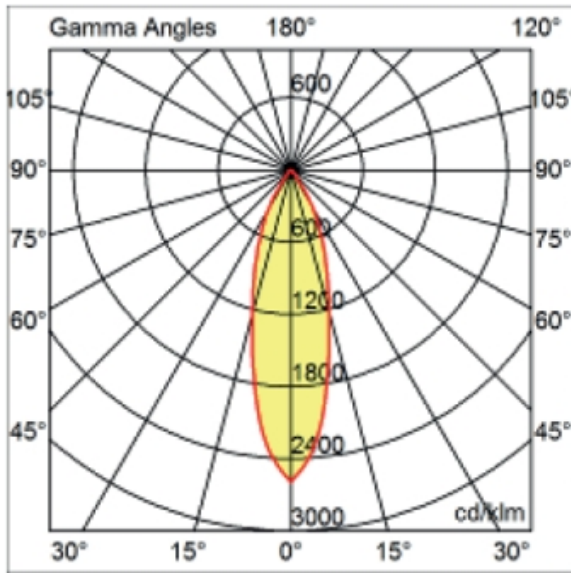

DIXIT RECESSED

E5607021-

PROJECT	
TYPE	
SPECIFIER	
QUANTITY	
DATE	

	DP	DV	
Dimming	Phase	0-10V	
Color Temperature	27K 2700K	30K 3000K	35K 3500K 40K 4000K
			K°

Order Example **K°**
L5XXXXXX-DV-30K
0-10V 3000K

E