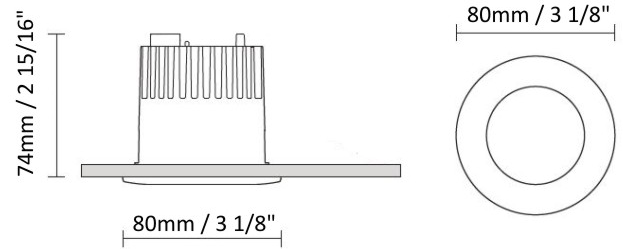

DIXIT RECESSED

E5607021-

base number   LED   Color
Dimming   Temperature

1. To build a product code in our configurator select the specify button on the base model # product page
2. To build a manual product code on this datasheet choose from the options listed below in blue font and add the suffix to the base model #

GENERAL

Series: Dixit
Brand: Ivela
Division: Exterior
Mounting Type: Recessed
Mounting Location: Ceiling

PHYSICAL

Diameter (mm): 80
Diameter (in): 3 1/8
Height (mm): 74
Depth (mm): 114
Height (in): 2 15/16
Depth (in): 4 1/2
Min. Recessing Depth (mm): 114
Min. Recessing Depth (in): 4 1/2
Light Distribution: Adjustable / Direct
Cut-out Measurements: 70mm / 2 3/4"

ELECTRICAL

Lamp Type: LED
Total Output Wattage (W): 12
Dimming: [Tri-Mode (Non-Dimming and Phase Dimming (120Vac only) and 0-10V Dimming)](#)
Driver Included: No
Driver Location: Recessed Housing
Driver Type: Constant Current - Universal
Driver Class: Class 2
Housing: See Components
Input Voltage (V): 120 - 277
Constant Current (MA): 350

LED

Number of LEDs: 1
Color Temperature (°K): [2700 / 3000 / 3500 / 4000](#)
CRI: >80 CRI
Efficiency (%): 88
Lamp Life (hrs): 50000

OPTICAL

RATINGS AND CERTIFICATIONS

Certified By: CSA Certified to UL and CSA Standards

PROJECT
TYPE
SPECIFIER
QUANTITY
DATE