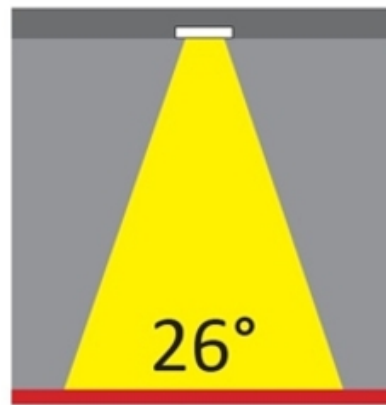

DIXIT RECESSED

E5607021-

PROJECT	
TYPE	
SPECIFIER	
QUANTITY	
DATE	

	DP	DV	
Dimming	Phase	0-10V	
Color Temperature	27K 2700K	30K 3000K	35K 3500K 40K 4000K
			K°

Order Example **K°**
L5XXXXXX-DV-30K
0-10V 3000K

E