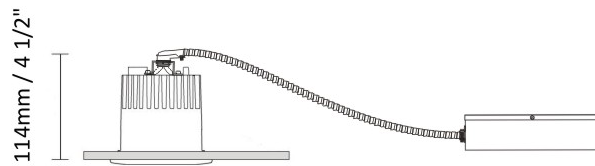

Ø 70mm (2 3/4")