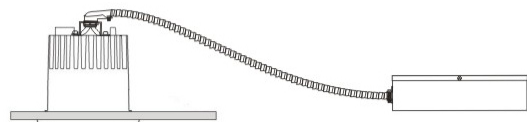

Ø70mm
2 3/4"

4 3/4"
121mm