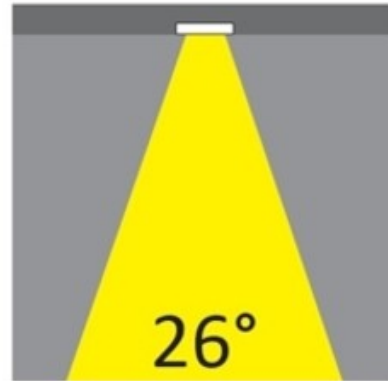

Dimming	DP	DV	Order Example	K°	
	Phase	0-10V			L5XXXXXX-DV-30K
Color Temperature	27K	30K	0-10V	3000K	
	2700K	3000K			3500K

E