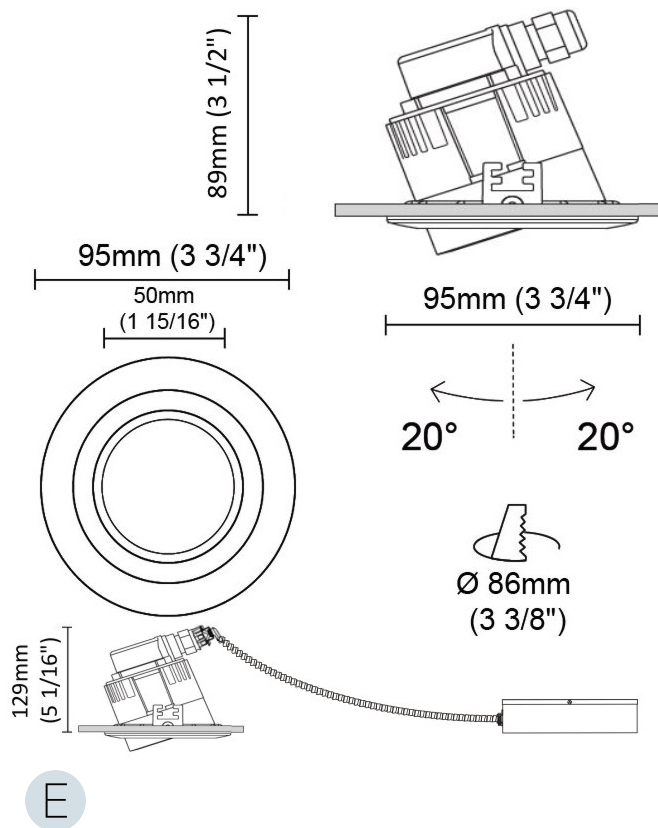

ELECTRICAL

Lamp Type: LED
Total Output Wattage (W): 12
Dimming: Tri-Mode (Non-Dimming and Phase Dimming (120Vac only) and 0-10V Dimming)
Driver Included: No
Driver Location: Recessed Housing
Driver Type: Constant Current - Universal
Driver Class: Class 2
Housing: See Components
Input Voltage (V): 120 - 277
Constant Current (MA): 350

LED

Number of LEDs: 1
Color Temperature (°K): 2700 / 3000
Max. Delivered Lumen (lm): 1447
Nominal Lumen (lm): 1650
CRI: >80 CRI
Efficiency (%): 87.7
Lamp Life (hrs): 50000
Upon Request: 3500K upon request

OPTICAL

Reflector: Mirror-metallized thermoplastic material
Optic: 26
Beam Angle: Symmetric
Adjustability: Tilt ±20°
Upon Request: Optics 45° (mirror-metallized) / 65° (white)

RATINGS AND CERTIFICATIONS

Certified By: Certified for North American Standards
IP rating: IP66

UL Rating: IK08 © 2026, T 1800-388-3382, F 416-247-9319, www.zaneen.com

Custom specifications by adding 'INT' at the end of the existing Model #. For assistance on 'custom' specifications, contact zteam@zaneen.com. In a constant effort to supply the best product, we reserve the right to change specifications or materials without notice. The most recent specification sheets are found at zaneen.com