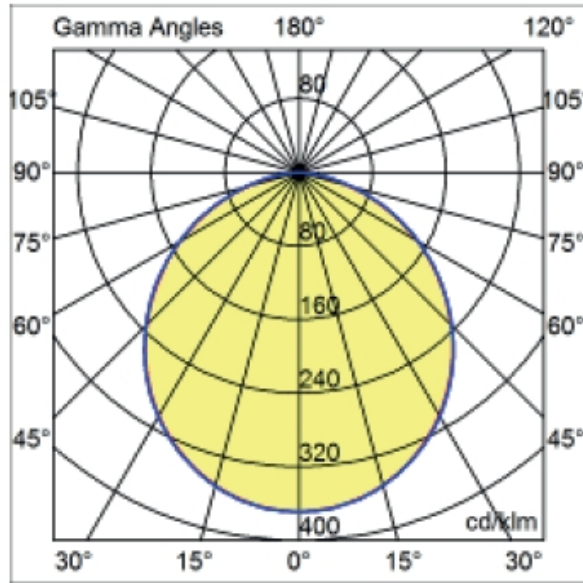

DIXIT RA7 RECESSED

E5612021

PROJECT	
TYPE	
SPECIFIER	
QUANTITY	
DATE	

E