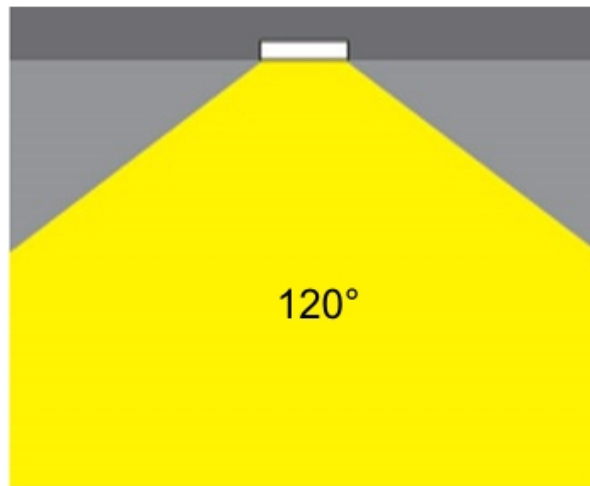

DIXIT RA7 RECESSED

E5612021

PROJECT	
TYPE	
SPECIFIER	
QUANTITY	
DATE	

E