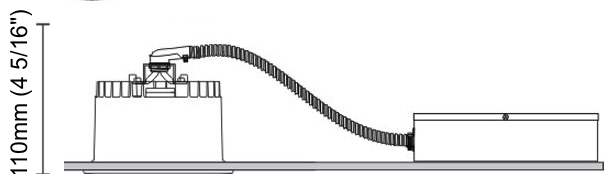

GENERAL

Series: Dixit
Subseries: Dixit RA11
Partner: Ivela
Division: Architectural
Installation: Recessed
Product Type: Downlight
Mounting Location: Ceiling
Light Distribution: Direct

PHYSICAL

Aperture Sizes - Downlights: 3"
Shape: Round
Diameter (mm): 110
Diameter (in): 4 ⁵/₁₆"
Height (mm): 70
Height (in): 2 ⁷/₄"
Min. Recessing Depth (mm): 110
Min. Recessing Depth (in): 4 ¹⁵/₁₆"
Weight (kg): 0.6
Weight (lbs): 1.32
Diffuser: Clear Polycarbonate
Fixture Finish: MWH
Fixture Material: Aluminum Die Cast
Cut-out Measurements: 100mm / 3 15/16"

ELECTRICAL

Lamp Type: LED
Total Output Wattage (W): 12 / 18 / 26
Dimming: Tri-Mode (Non-Dimming and Phase Dimming (120Vac only) and 0-10V Dimming)
Driver Included: No
Driver Location: Recessed Housing
Driver Type: Constant Current - Universal
Driver Class: Class 2
Input Voltage (V): 120 - 277
Constant Current (mA): 350 / 500 / 700

LED

Number of LEDs: 1
Color Temperature (*K): 2700 / 3000 / 4000
Max. Delivered Lumen (lm): 1513 / 2092 / 2759
CRI: >85 CRI
Efficiency (%): 89
Lamp Life (hrs): 50000
Upon Request: 3500K upon request

OPTICAL

Optic°: 55
Adjustability: Fixed
Upon Request: Optic 18° or 30° (mirror-metallized) / 70° (white)

RATINGS AND CERTIFICATIONS

Certified By: Certified for North American Standards
IP rating: IP43
IK Rating: IK08
Glare Rating: ≤ 19