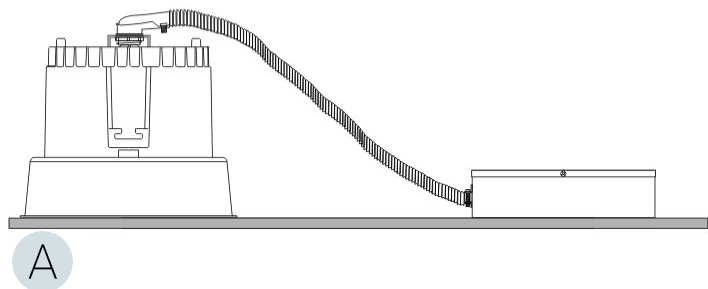

GENERAL

Series: Dixit
Subseries: Dixit RA11
Partner: Ivela
Division: Architectural
Installation: Recessed
Product Type: Downlight
Mounting Location: Ceiling
Light Distribution: Direct

PHYSICAL

Aperture Sizes - Downlights: 4"
Shape: Round
Diameter (mm): 126
Diameter (in): 4 15/16
Height (mm): 104
Height (in): 4 1/8
Min. Recessing Depth (mm): 144
Min. Recessing Depth (in): 5 11/16
Weight (kg): 0.6
Weight (lbs): 1.32
Diffuser: Clear Polycarbonate
Fixture Finish: MWH
Fixture Material: Aluminum Die Cast
Cut-out Measurements: 122mm / 4 13/16"

ELECTRICAL

Lamp Type: LED
Total Output Wattage (W): 12 / 18 / 26
Dimming: Tri-Mode (Non-Dimming and Phase Dimming (120Vac only) and 0-10V Dimming)
Driver Included: No
Driver Location: Recessed Housing
Driver Type: Constant Current - Universal
Driver Class: Class 2
Input Voltage (V): 120 - 277
Constant Current (MA): 350 / 500 / 700

LED

Number of LEDs: 1
Color Temperature (°K): 2700 / 3000 / 4000
Max. Delivered Lumen (lm): 1513 - 1602 / 2092 - 2180 / 2759 - 2848
CRI: >85 CRI
Efficiency (%): 89
Lamp Life (hrs): 50000
Upon Request: 3500K upon request

OPTICAL

Optic°: 55
Adjustability: Fixed
Upon Request: Optic 18° or 30° (mirror-metallized) / 70° (white)

RATINGS AND CERTIFICATIONS

Certified By: Certified for North American Standards
IP rating: IP43
IK Rating: IK08
Glare Rating: ≤ 19