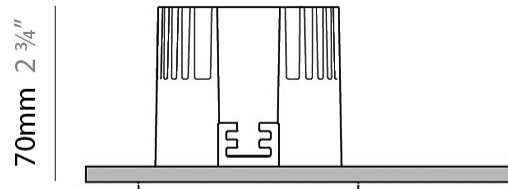

ELECTRICAL

Lamp Type: LED
Total Output Wattage (W): 9 / 12
Dimming: Tri-Mode (Non-Dimming and Phase Dimming (120Vac only) and 0-10V Dimming)
Driver Included: No
Driver Location: Recessed Housing
Driver Type: Constant Current - Universal
Driver Class: Class 2
Input Voltage (V): 120 - 277
Constant Current (MA): 250 / 350

LED

Number of LEDs: 1
Color Temperature (°K): 2700 / 3000
Max. Delivered Lumen (lm): 1096 / 1447
CRI: >80 CRI
Efficiency (%): 87.7
Lamp Life (hrs): 50000
Upon Request: 3500K upon request

OPTICAL

Optic°: 26
Adjustability: Fixed
Upon Request: Optic 45° (mirror-metallized) / 65° (white)

RATINGS AND CERTIFICATIONS

Certified By: Certified for North American Standards
IP rating: IP44
IK Rating: IK08
Glare Rating: ≤ 19

Zaneen Group Inc. © 2026, T 1800-388-3382, F 416-247-9319, www.zaneen.com

Available for International specifications by adding 'INT' at the end of the existing Model #. For assistance on 'custom' specifications, contact zteam@zaneen.com. In a constant effort to supply the best product, we reserve the right to change specifications or materials without notice. The most recent specification sheets are found at zaneen.com