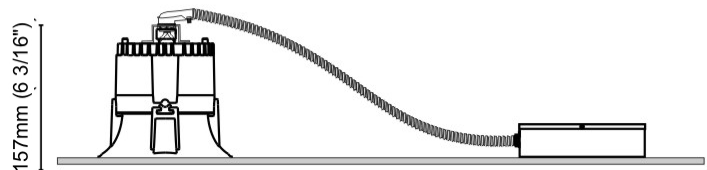

GENERAL

Series: Dixit
Subseries: Dixit RA11
Partner: Ivela
Division: Architectural
Installation: Recessed
Product Type: Downlight
Mounting Location: Ceiling
Light Distribution: Direct

PHYSICAL

Aperture Sizes - Downlights: 5"
Shape: Round
Diameter (mm): 141
Diameter (in): 5 9/16
Height (mm): 117
Height (in): 4 5/8
Min. Recessing Depth (mm): 157
Min. Recessing Depth (in): 6 3/16
Weight (kg): 0.7
Weight (lbs): 1.54
Diffuser: Clear Polycarbonate
Fixture Finish: MWH
Fixture Material: Aluminum Die Cast
Cut-out Measurements: 126mm / 4 15/16"

ELECTRICAL

Lamp Type: LED
Total Output Wattage (W): 12 / 18 / 26
Dimming: Tri-Mode (Non-Dimming and Phase Dimming (120Vac only) and 0-10V Dimming)
Driver Included: No
Driver Location: Recessed Housing
Driver Type: Constant Current - Universal
Driver Class: Class 2
Input Voltage (V): 120 - 277
Constant Current (MA): 350 / 500 / 700

LED

Number of LEDs: 1
Color Temperature (*K): 2700 / 3000
Max. Delivered Lumen (lm): 1513 / 2092
CRI: >85 CRI
Efficiency (%): 89
Lamp Life (hrs): 50000
Upon Request: 3500K upon request

OPTICAL

Optic°: 55
Adjustability: Fixed
Upon Request: Optic 12° or 30° (mirror-metallized) / 70° (white)

RATINGS AND CERTIFICATIONS

Certified By: CSA Certified to UL and CSA Standards
IP rating: IP43
IK Rating: IK08
Glare Rating: ≤ 19