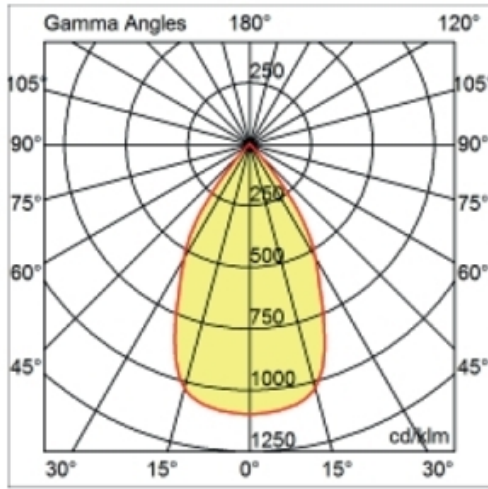

DIXIT RA11 RECESSED

A56032-

PROJECT	
TYPE	
SPECIFIER	
QUANTITY	
DATE	

RA 11 DIXIT LED SOFT 12W 1700 lm 3000K					R:100%		I.Max:1293 Cd/Klm			
H[m]	D[m]	Max lux	Med lux	Alpha=54°	H[m]	D[m]	Max lux	Med lux	Beta=54°	
1.00	1.02	1913	1003		1.00	1.02	1913	1003		
2.00	2.04	478	251		2.00	2.04	478	251		
3.00	3.06	213	111		3.00	3.06	213	111		
4.00	4.08	120	63		4.00	4.08	120	63		
5.00	5.10	77	40		5.00	5.10	77	40		

Dimming	DP	DV	
	Phase	0-10V	
Color Temperature	27K	30K	35K
	2700K	3000K	3500K

Order Example **K°**

L5XXXXXX-DV-30K

0-10V

3000K